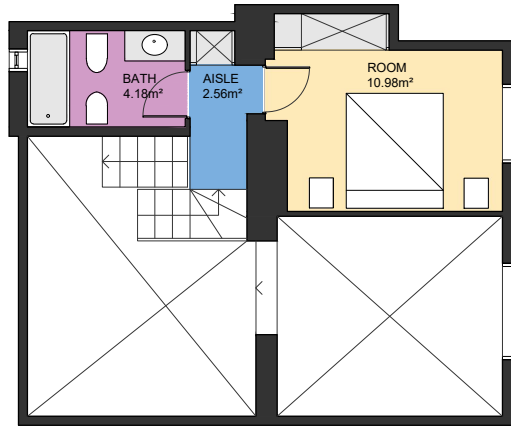

BCN5337

ATTIC

FLOOR

Measurements FLOOR			
ATTIC		FLOOR	
INTERIOR (Useful surface)	17.72m ²	INTERIOR (Useful surface)	62.25m ²
Built surface	26.54m ²	Garden	170m ²
		Inner courtyard	9.88m ²
		Built surface	89.64m ²

Scale in metres. Indicative only. Dimensions are approximate. All information contained here in is gathered from sources we believe to be reliable. However we cannot guarantee its accuracy and interested persons should rely on their own enquiries.