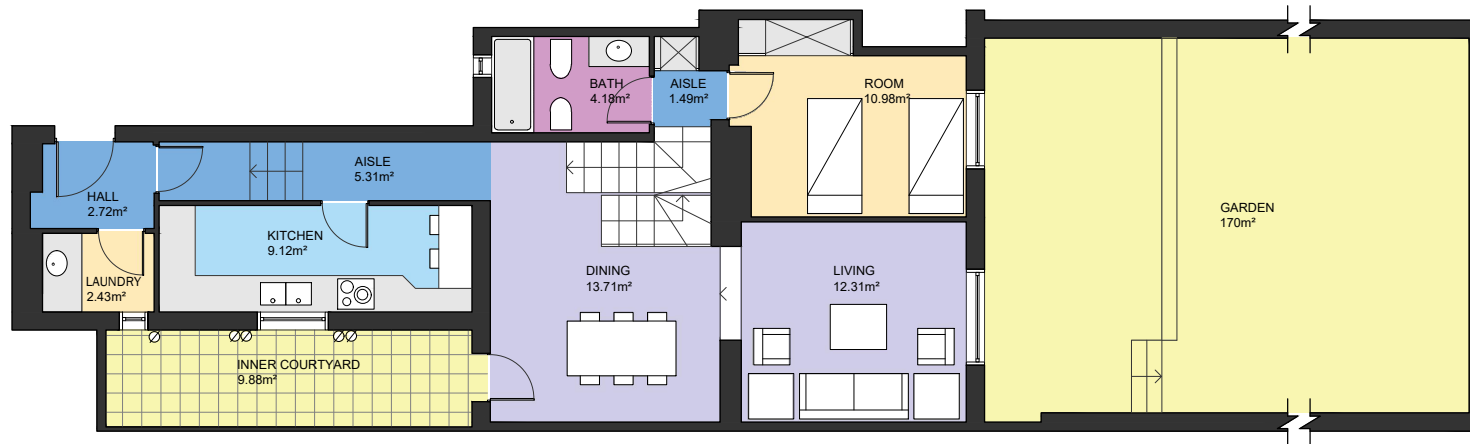

BCN5337

ATTIC

FLOOR

Measurements FLOOR			
ATTIC		FLOOR	
INTERIOR (Useful surface)	17.72m ²	INTERIOR (Useful surface)	62.25m ²
Built surface	26.54m ²	Garden	170m ²
		Inner courtyard	9.88m ²
		Built surface	89.64m ²

Scale in metres. Indicative only. Dimensions are approximate. All information contained here in is gathered from sources we believe to be reliable. However we cannot guarantee its accuracy and interested persons should rely on their own enquiries.