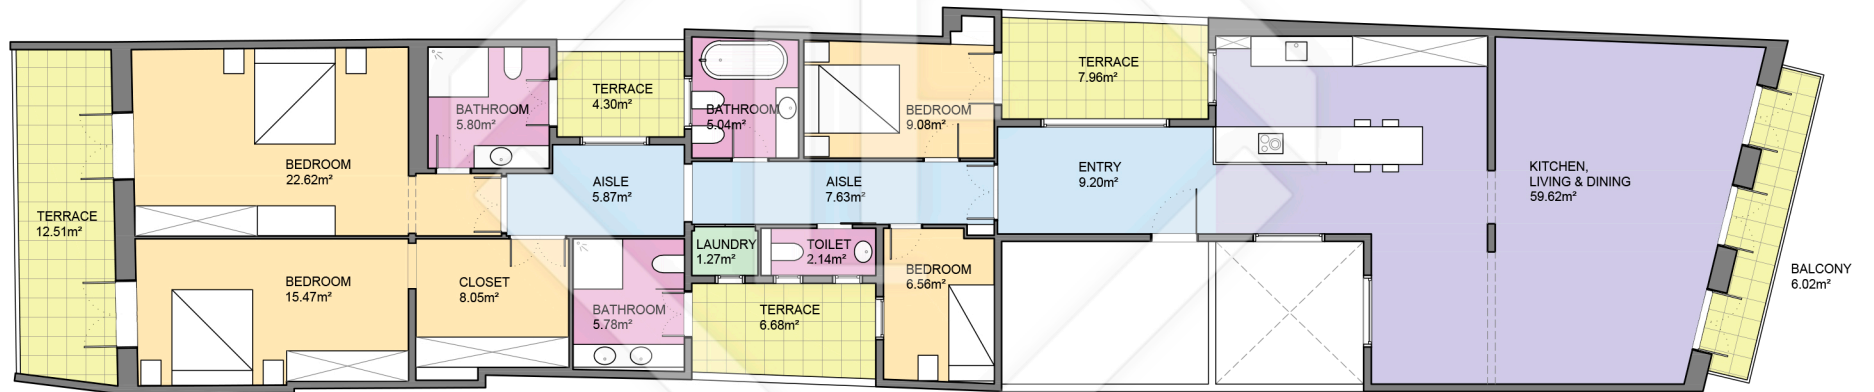

BCN53187

LUCAS FOX

INTERNATIONAL PROPERTIES

LUCAS FOX
INTERNATIONAL PROPERTIES

Scale in metres. Indicative only. Dimensions are approximate. All information contained here is gathered from sources we believe to be reliable. However we cannot guarantee its accuracy and interested persons should rely on their own enquiries.

Measurements FLOOR	
Built surface	187.15m ²
Useful surface	164.13m ²
Exterior surface	37.47m ²