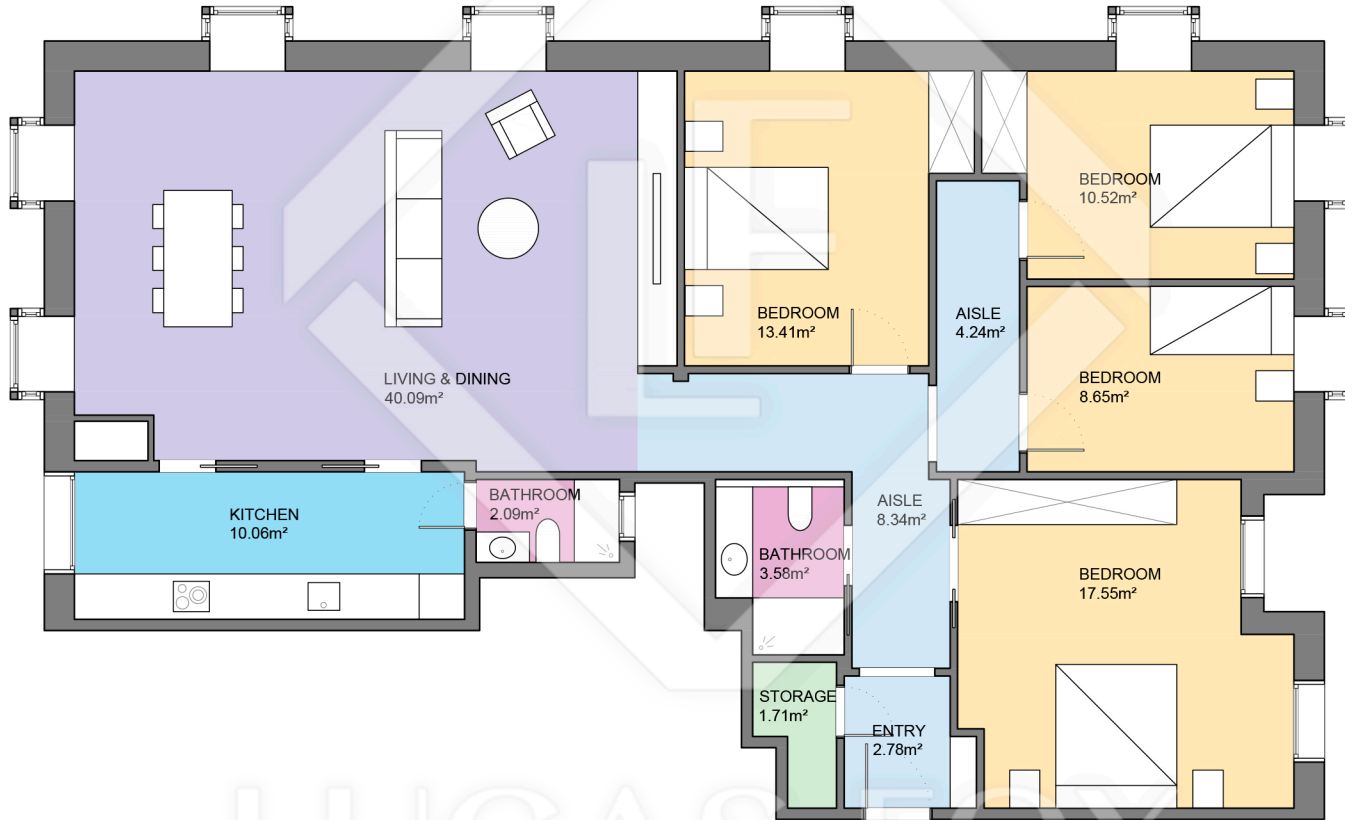

BCN53082

LUCAS FOX
INTERNATIONAL PROPERTIES

Scale in metres. Indicative only. Dimensions are approximate. All information contained here is gathered from sources we believe to be reliable. However we cannot guarantee its accuracy and interested persons should rely on their own enquiries.

Measurements FLOOR	
Built surface	152.56m ²
Useful surface	123.00m ²