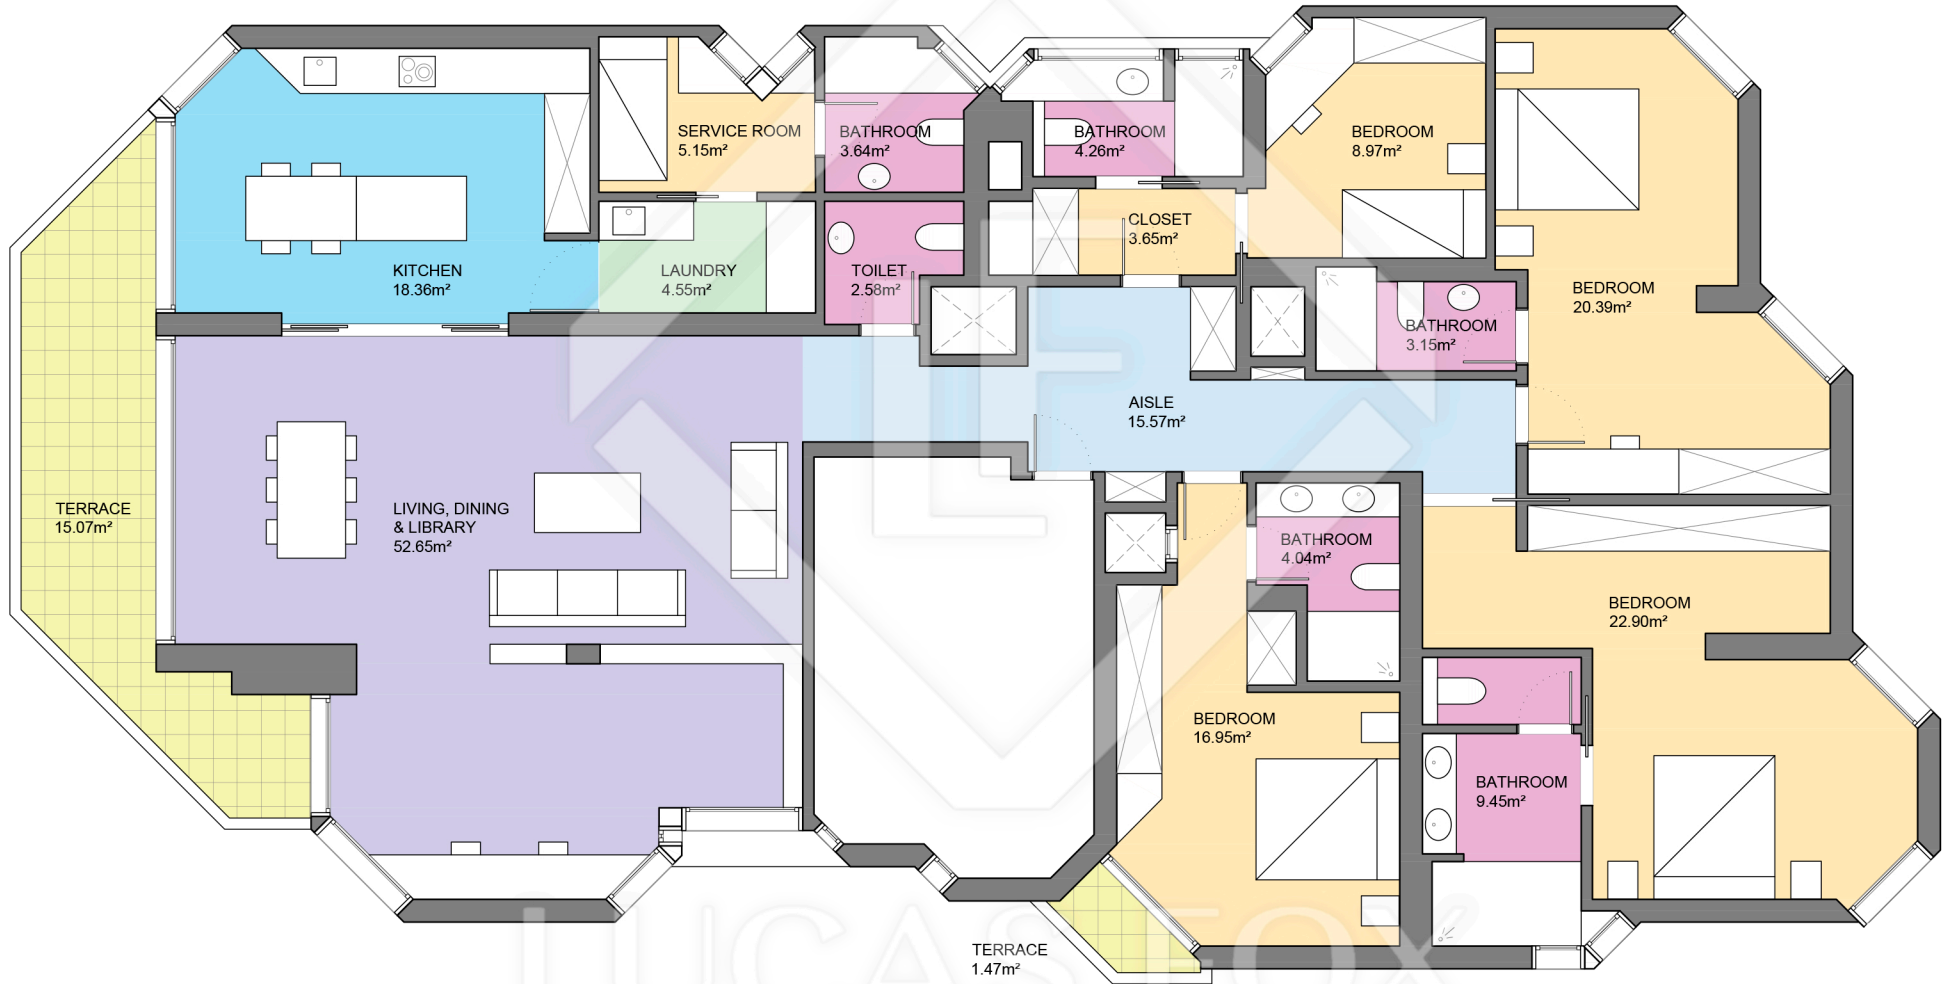

BCN53065

LUCAS FOX
INTERNATIONAL PROPERTIES

Scale in metres. Indicative only. Dimensions are approximate. All information contained here is gathered from sources we believe to be reliable. However we cannot guarantee its accuracy and interested persons should rely on their own enquiries.

Measurements FLOOR	
Built surface	233.15m ²
Useful surface	196.26m ²
Exterior surface	16.54m ²