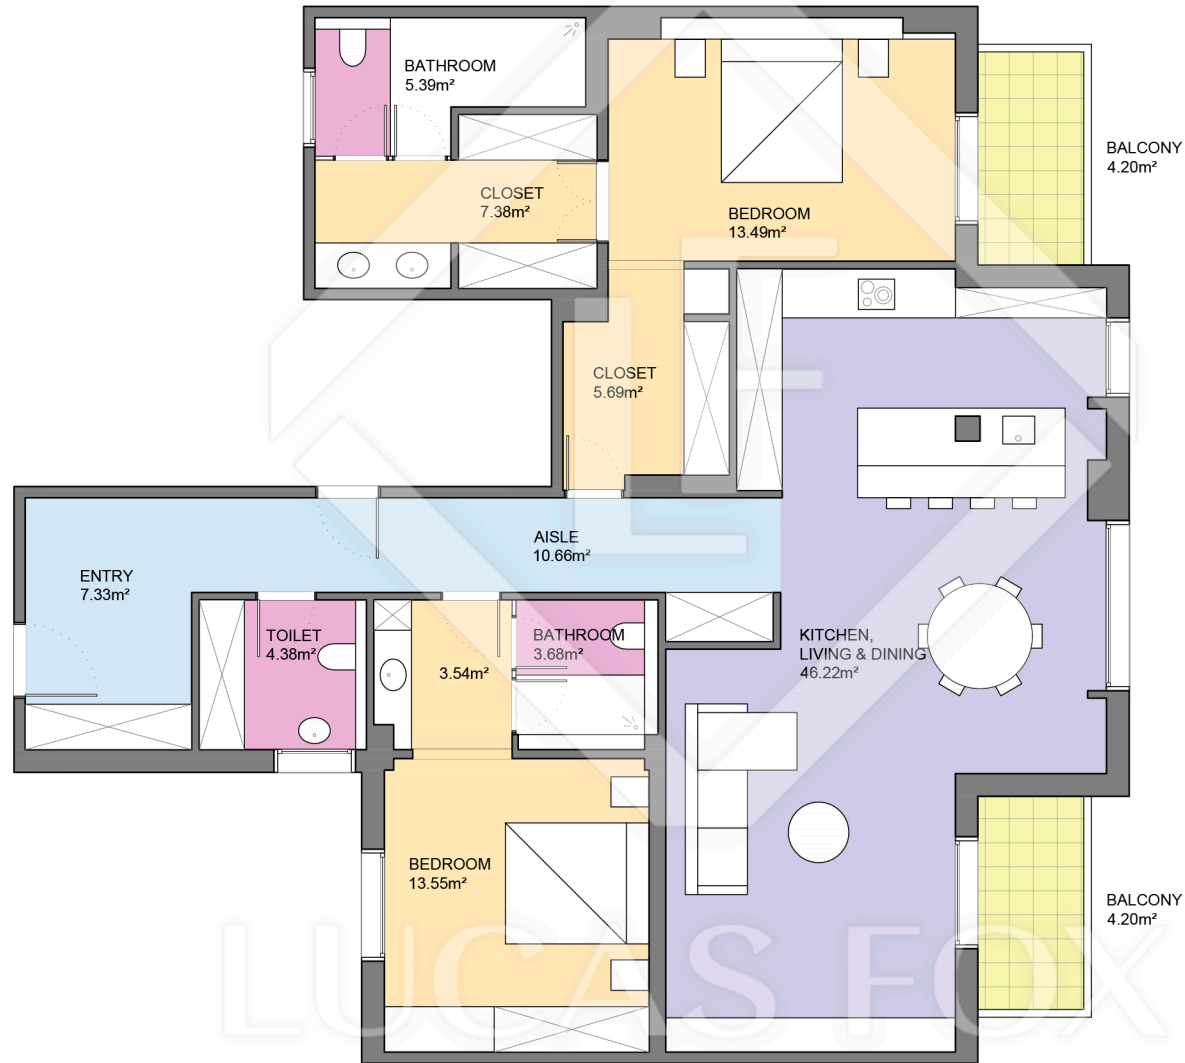

BCN53032

LUCAS FOX
INTERNATIONAL PROPERTIES

LUCAS FOX
INTERNATIONAL PROPERTIES

Scale in metres. Indicative only. Dimensions are approximate. All information contained here is gathered from sources we believe to be reliable. However we cannot guarantee its accuracy and interested persons should rely on their own enquiries.

| Measurements FLOOR | |
|--------------------|----------------------|
| Built surface | 142.80m ² |
| Useful surface | 121.31m ² |
| Exterior surface | 8.40m ² |