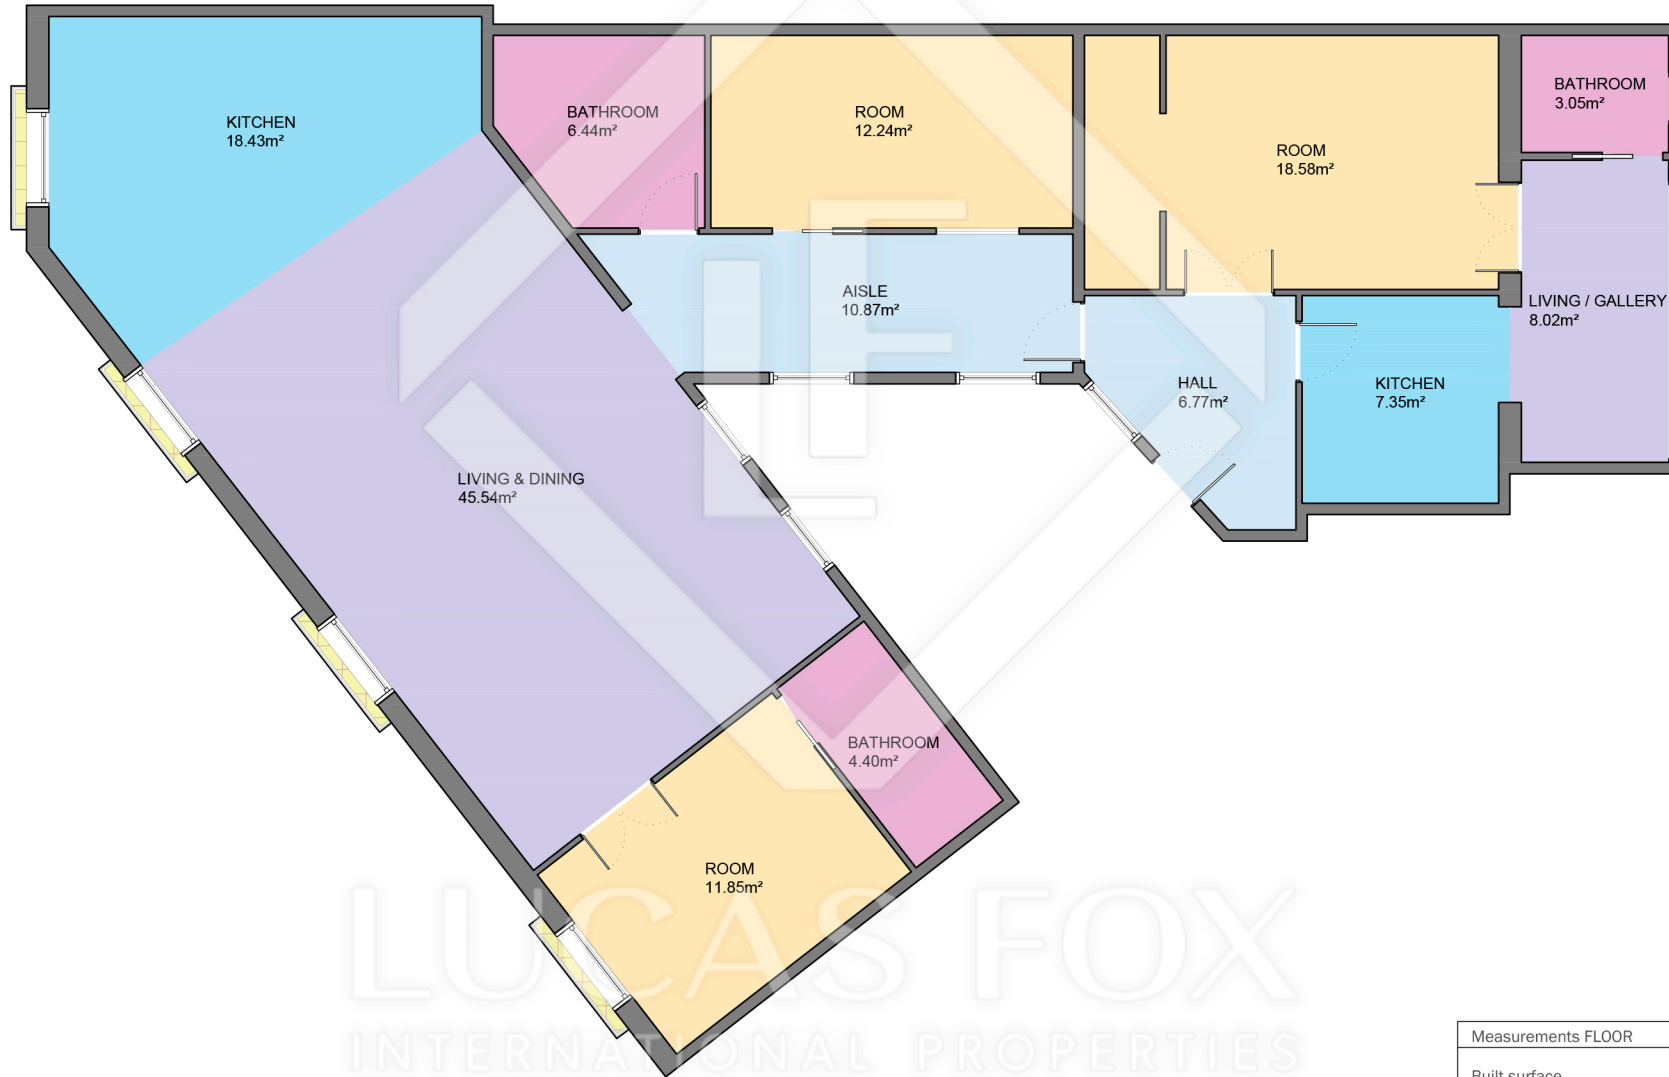

BCN52910

LUCAS FOX
INTERNATIONAL PROPERTIES

Scale in metres. Indicative only. Dimensions are approximate. All information contained here is gathered from sources we believe to be reliable. However we cannot guarantee its accuracy and interested persons should rely on their own enquiries.

Measurements FLOOR	
Built surface	171.04m ²
Useful surface	153.51m ²
Exterior surface	2.00m ²
Height	2.80m