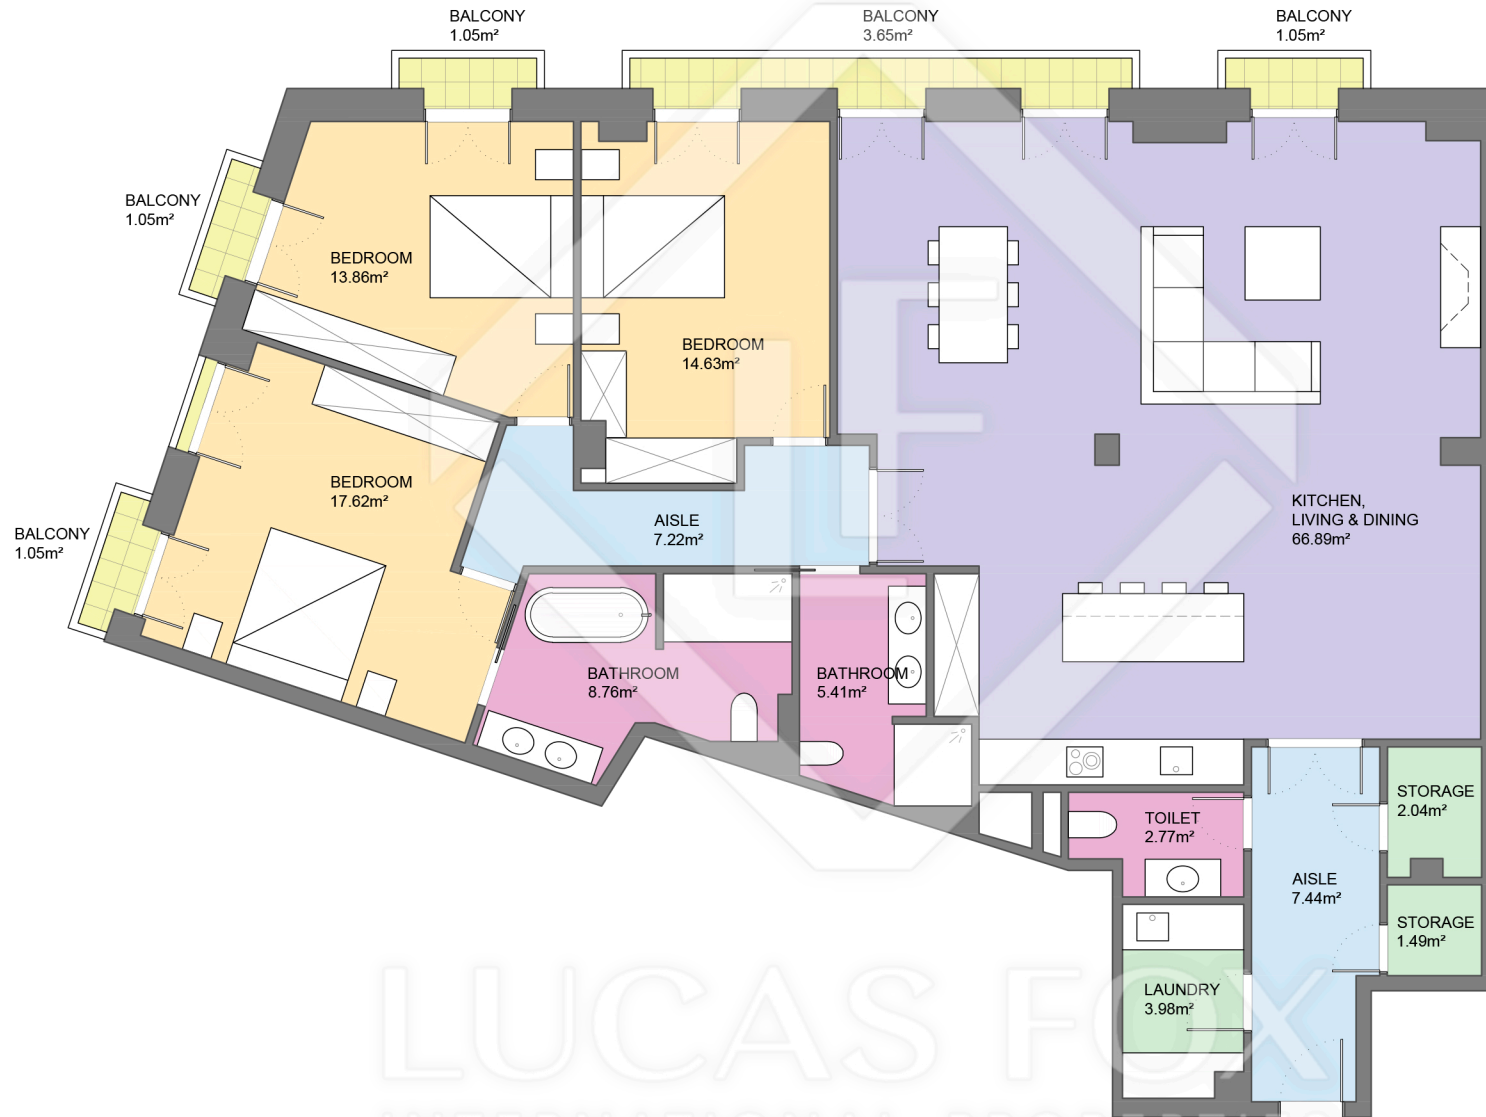

BCN52903

LUCAS FOX
INTERNATIONAL PROPERTIES

Scale in metres. Indicative only. Dimensions are approximate. All information contained here is gathered from sources we believe to be reliable. However we cannot guarantee its accuracy and interested persons should rely on their own enquiries.

Measurements FLOOR	
Built surface	174.90m ²
Useful surface	152.11m ²
Exterior surface	7.85m ²
Height	3.76m