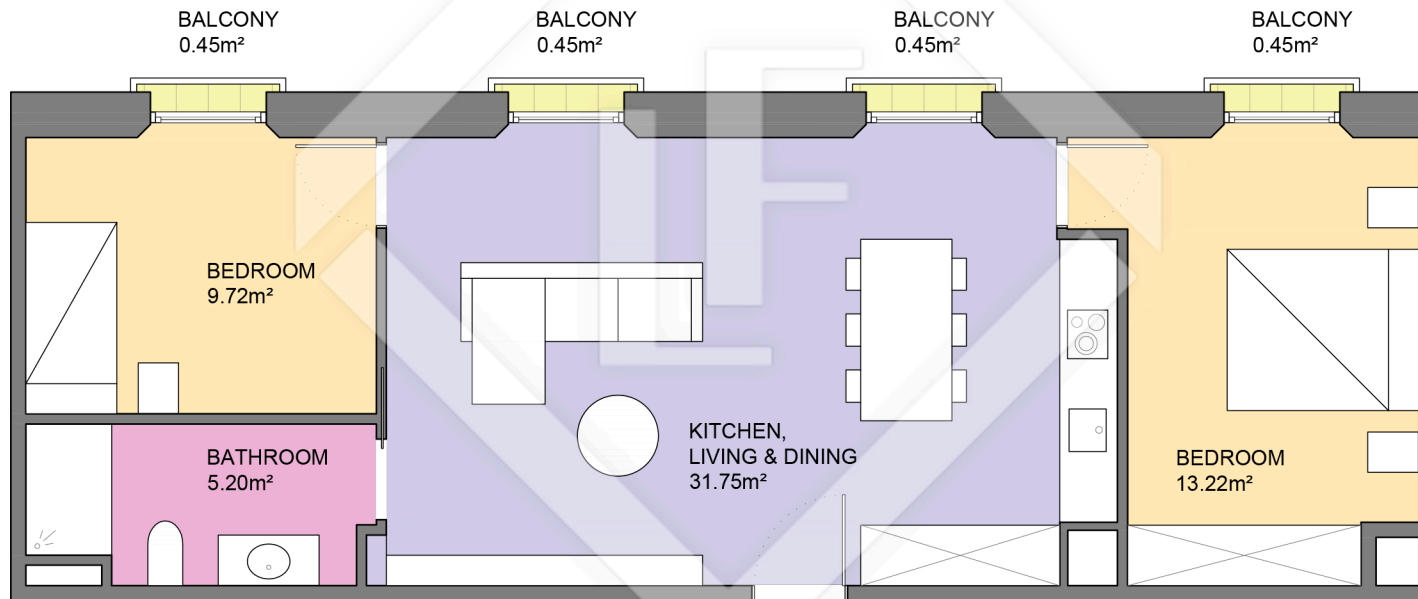

BCN52617

LUCAS FOX
INTERNATIONAL PROPERTIES

LUCAS FOX
INTERNATIONAL PROPERTIES

Scale in metres. Indicative only. Dimensions are approximate. All information contained here is gathered from sources we believe to be reliable. However we cannot guarantee its accuracy and interested persons should rely on their own enquiries.

Measurements FLOOR	
Built surface	70.20m ²
Useful surface	59.88m ²
Exterior surface	1.80m ²