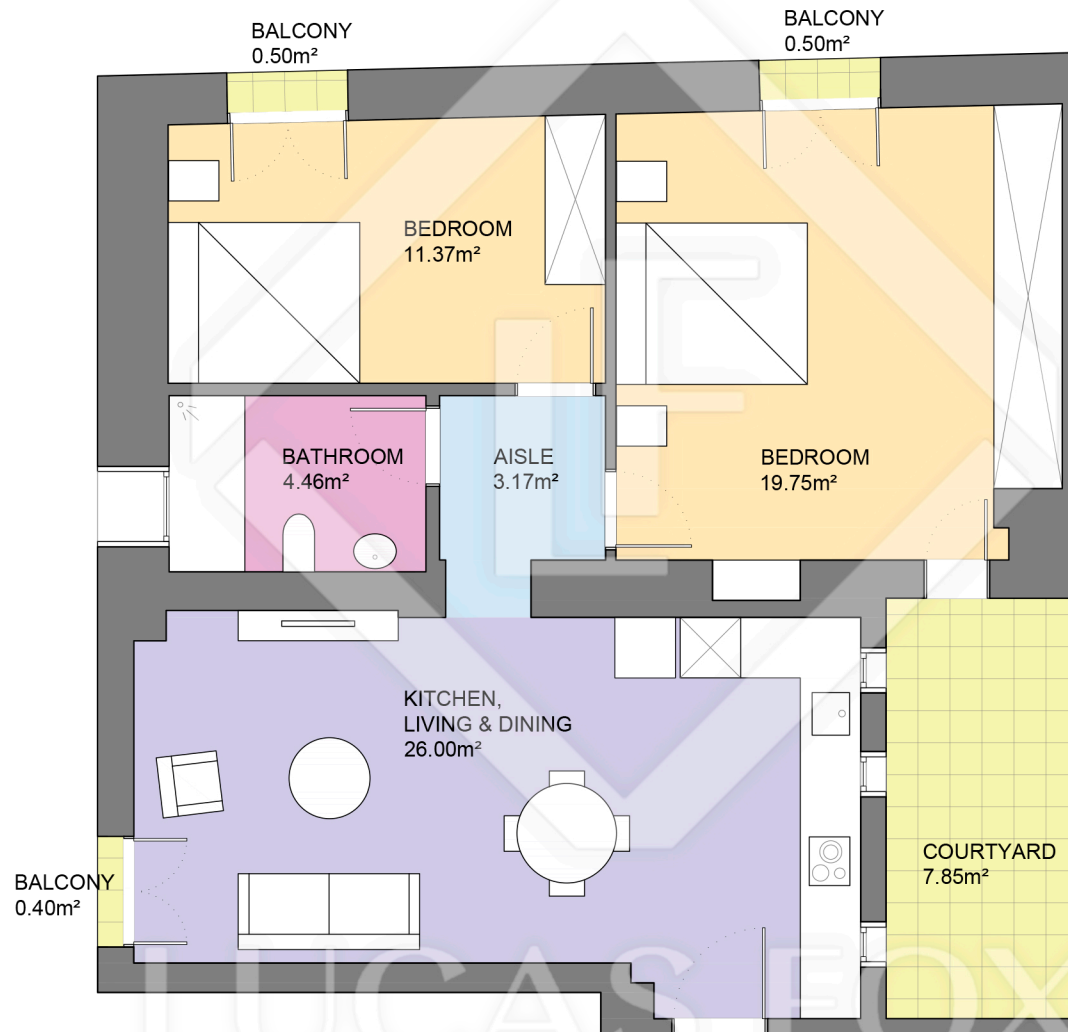

BCN52425

LUCAS FOX
INTERNATIONAL PROPERTIES

Scale in metres. Indicative only. Dimensions are approximate. All information contained here is gathered from sources we believe to be reliable. However we cannot guarantee its accuracy and interested persons should rely on their own enquiries.

Measurements FLOOR	
Built surface	83.65m ²
Useful surface	64.75m ²
Exterior surface	9.25m ²
Height	2.80m / 2.95m