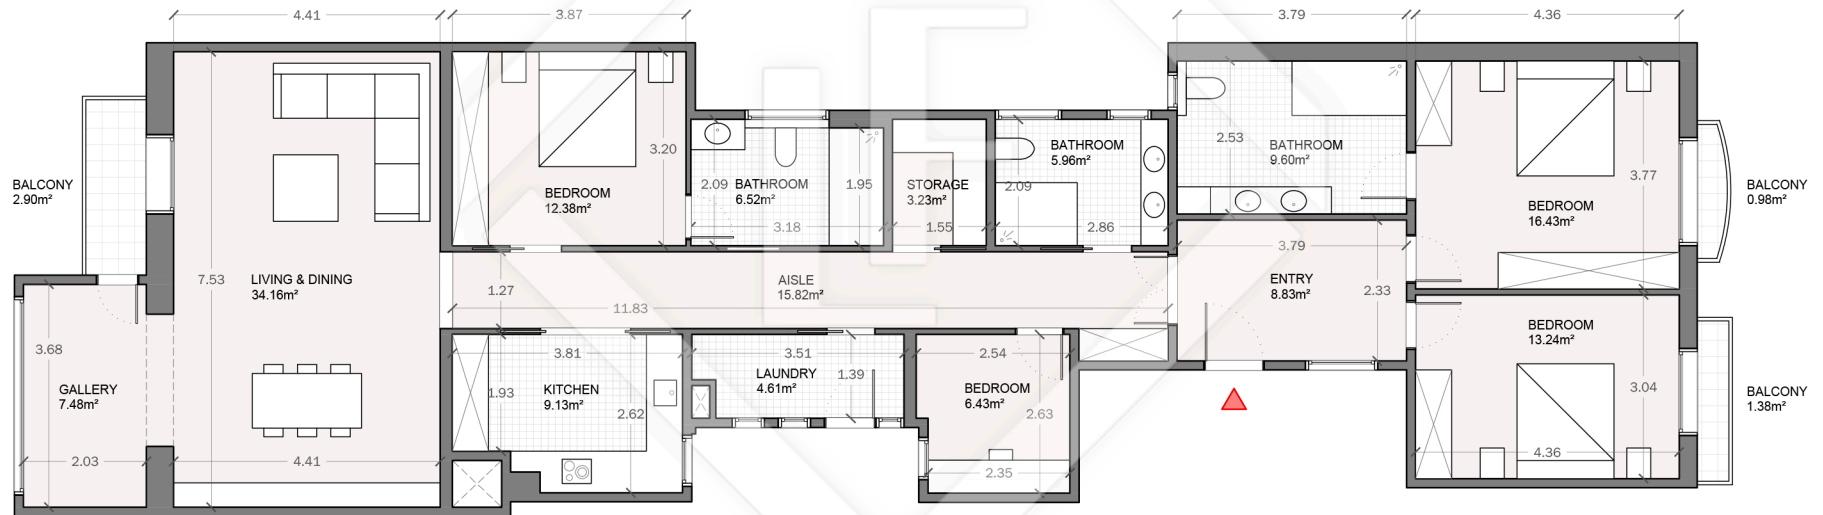

BCN52355

LUCAS FOX

INTERNATIONAL PROPERTIES

LUCAS FOX
INTERNATIONAL PROPERTIES

Scale in metres. Indicative only. Dimensions are approximate. All information contained here is gathered from sources we believe to be reliable. However we cannot guarantee its accuracy and interested persons should rely on their own enquiries.

Measurements FLOOR	
Built surface	178.50m ²
Useful surface	153.83m ²
Exterior surface	5.26m ²

BCN52355

LUCAS FOX
INTERNATIONAL PROPERTIES

LUCAS FOX
INTERNATIONAL PROPERTIES

Scale in metres. Indicative only. Dimensions are approximate. All information contained here is gathered from sources we believe to be reliable. However we cannot guarantee its accuracy and interested persons should rely on their own enquiries.

Measurements FLOOR	
Built surface	178.50m ²
Useful surface	153.83m ²
Exterior surface	5.26m ²