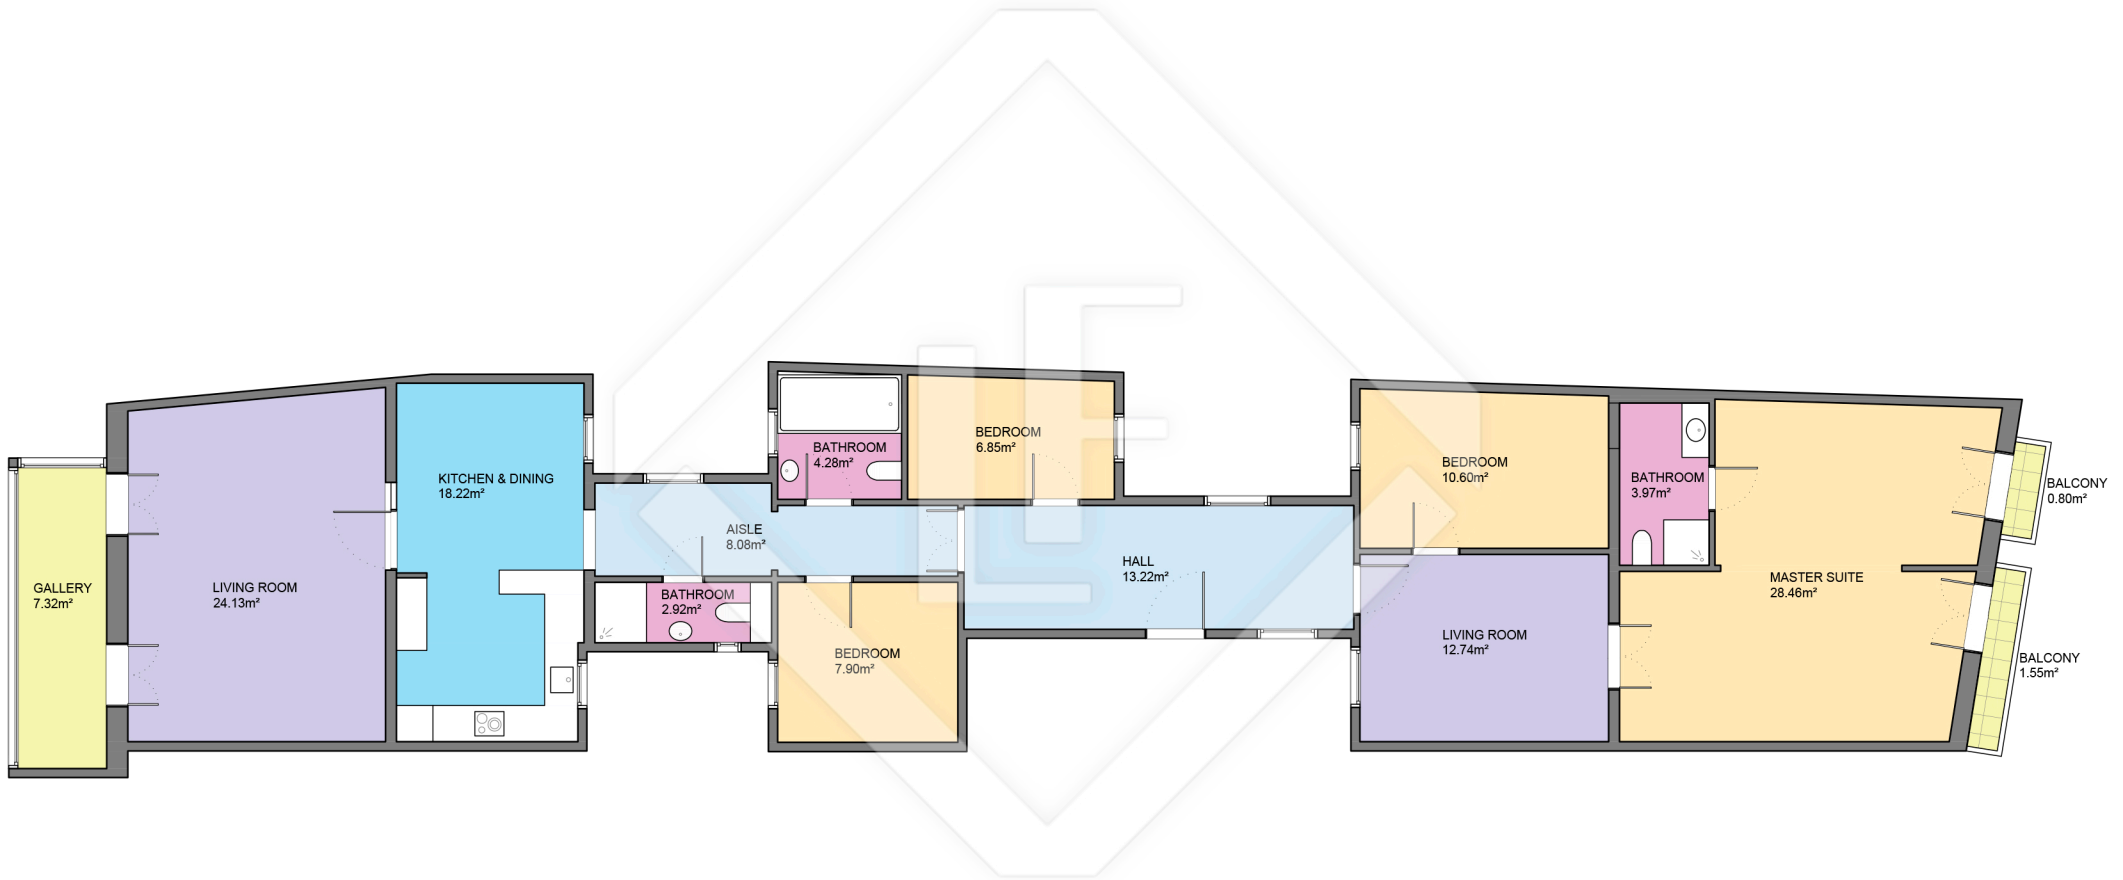

BCN52320

LUCAS FOX

INTERNATIONAL PROPERTIES

LUCAS FOX
INTERNATIONAL PROPERTIES

Scale in metres. Indicative only. Dimensions are approximate. All information contained here is gathered from sources we believe to be reliable. However we cannot guarantee its accuracy and interested persons should rely on their own enquiries.

Measurements FLOOR	
Built surface	170.80m ²
Useful surface	148.70m ²
Exterior surface	2.35m ²
Height	3.30m