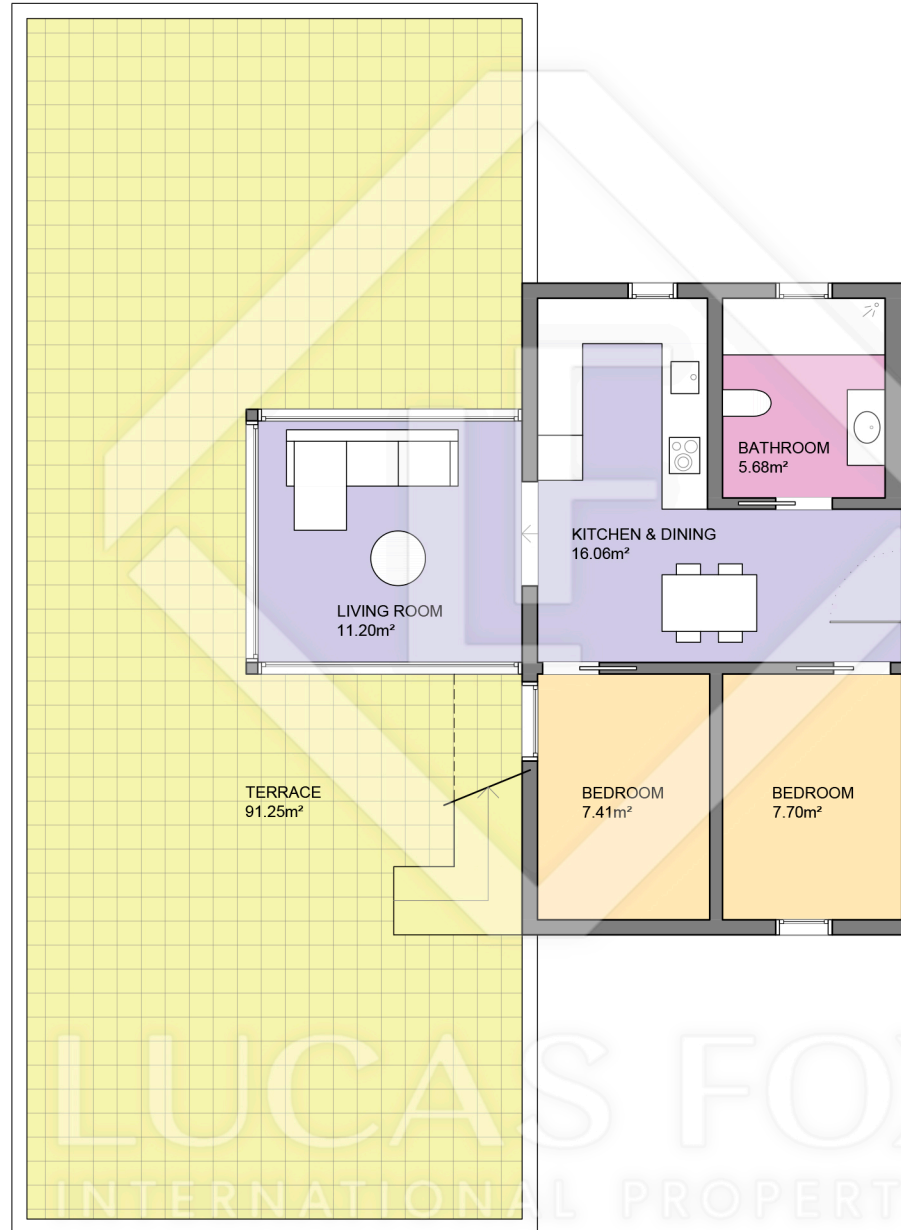

BCN52231

Scale in metres. Indicative only. Dimensions are approximate. All information contained here is gathered from sources we believe to be reliable. However we cannot guarantee its accuracy and interested persons should rely on their own enquiries.

Measurements FLOOR	
Built surface	57.78m ²
Useful surface	48.05m ²
Exterior surface	91.25m ²
Height	2.55m