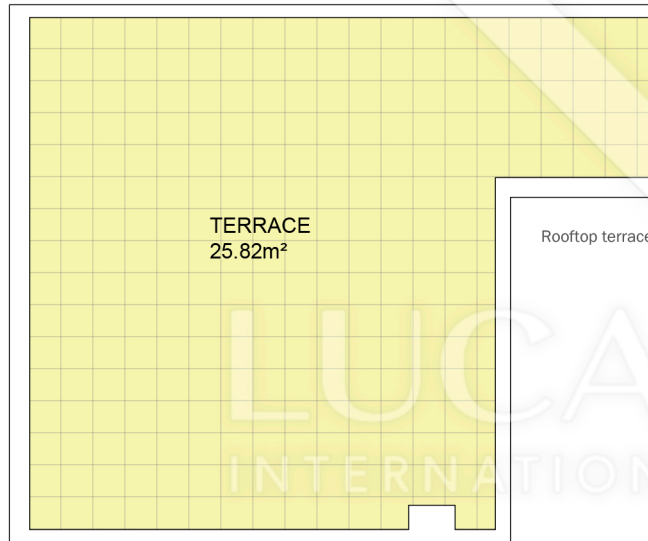

# BCN52097

LUCAS FOX  
INTERNATIONAL PROPERTIES

Scale in metres. Indicative only. Dimensions are approximate. All information contained here is gathered from sources we believe to be reliable. However we cannot guarantee its accuracy and interested persons should rely on their own enquiries.

Measurements FLOOR	
Built surface	65.20m <sup>2</sup>
Useful surface	53.52m <sup>2</sup>
Exterior surface	31.03m <sup>2</sup>
Height	2.56m