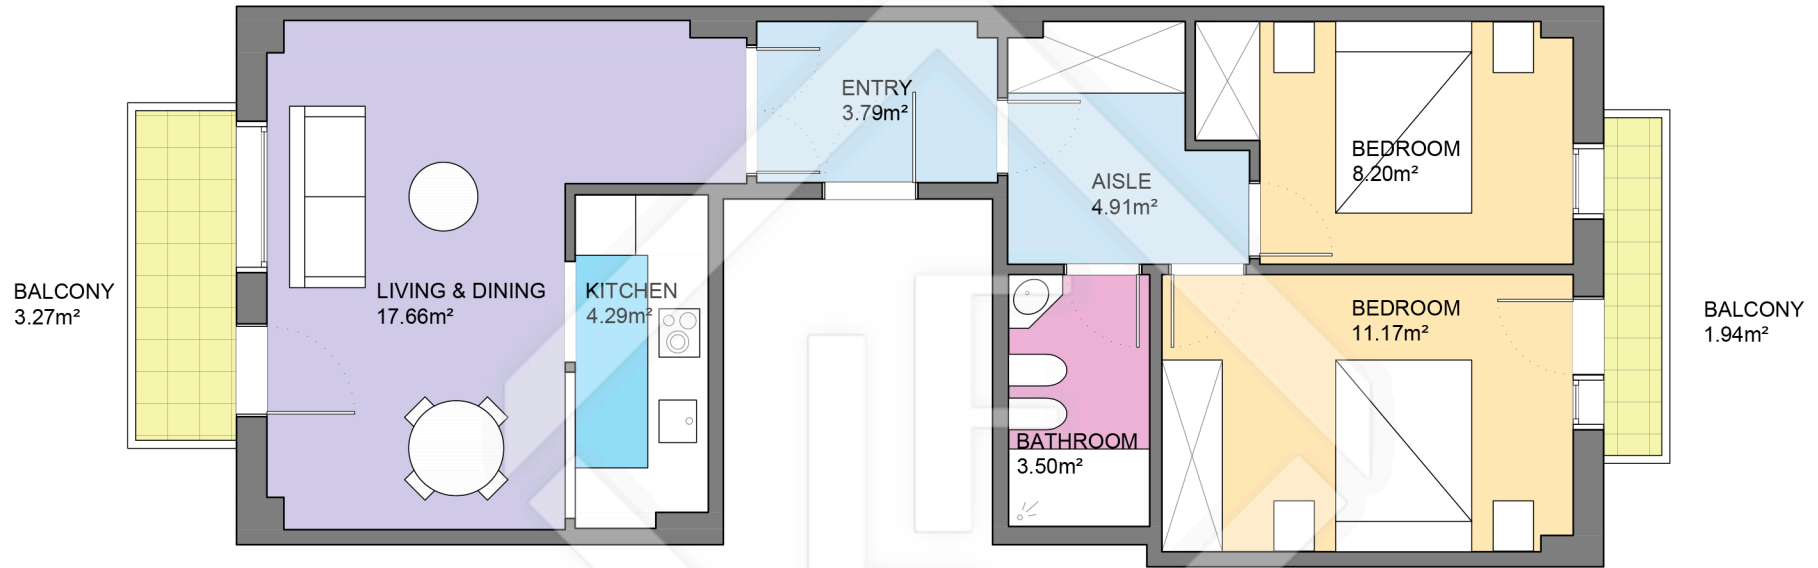

# BCN52097

LUCAS FOX  
INTERNATIONAL PROPERTIES

Scale in metres. Indicative only. Dimensions are approximate. All information contained here is gathered from sources we believe to be reliable. However we cannot guarantee its accuracy and interested persons should rely on their own enquiries.

Measurements FLOOR	
Built surface	65.20m <sup>2</sup>
Useful surface	53.52m <sup>2</sup>
Exterior surface	31.03m <sup>2</sup>
Height	2.56m