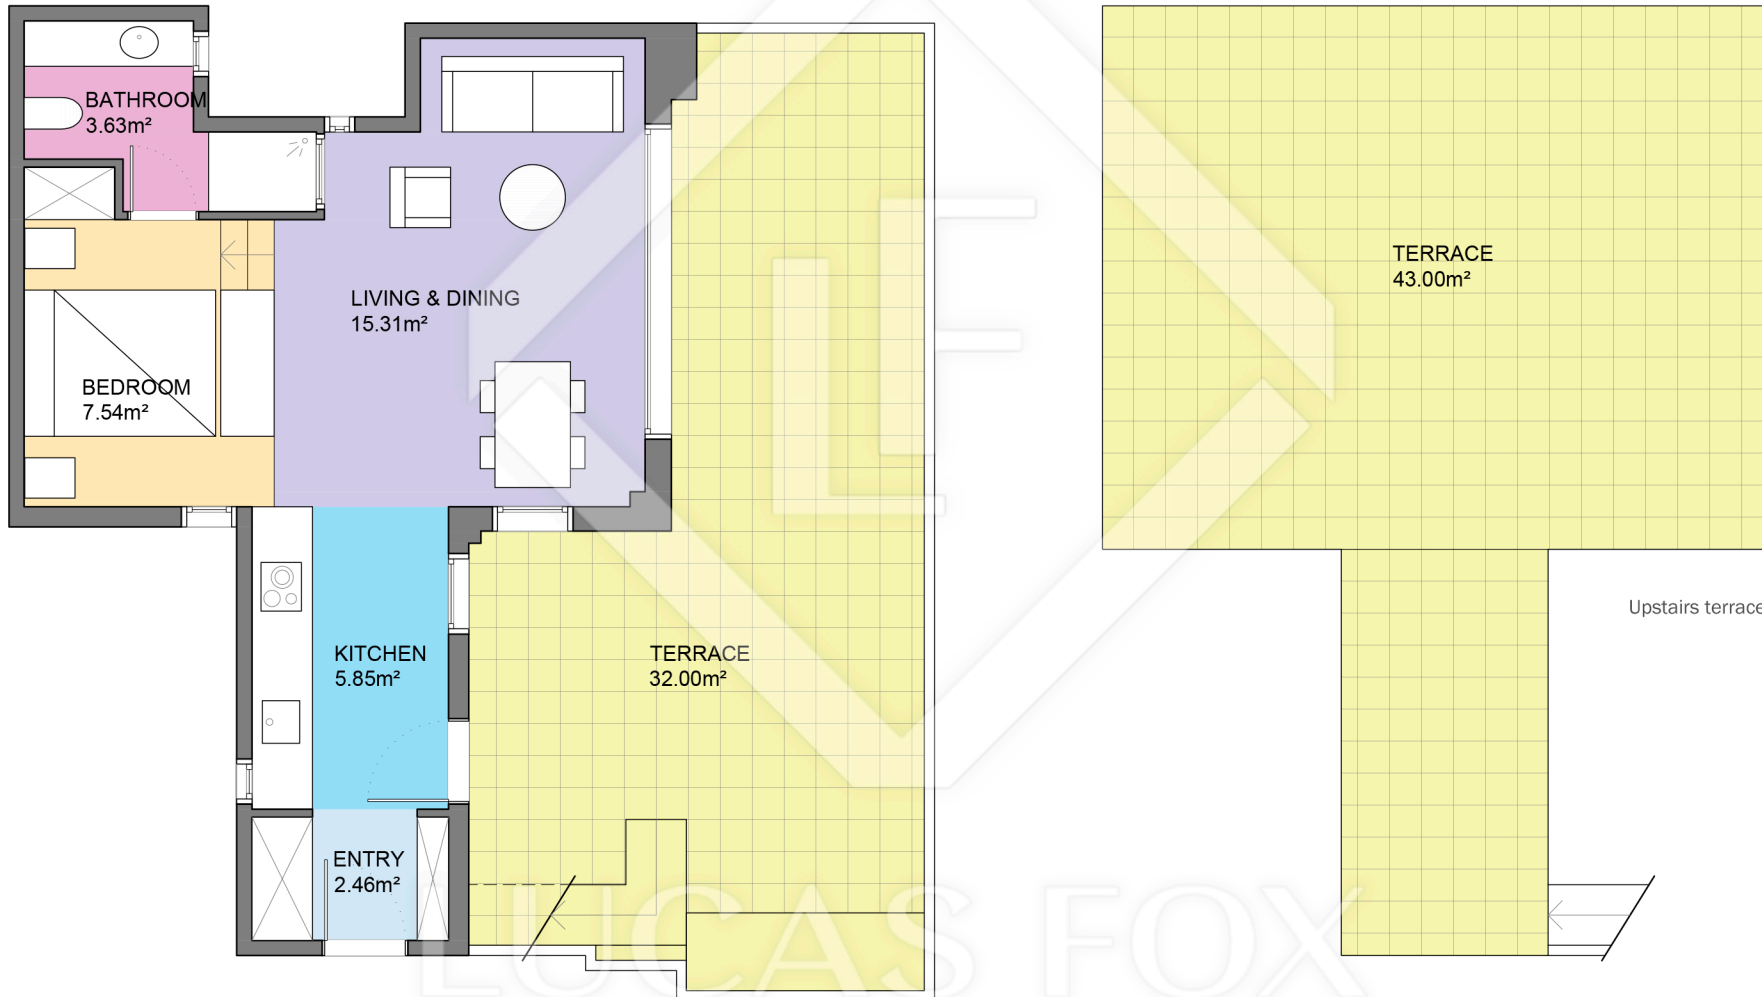

# BCN52081

Measurements FLOOR	
Built surface	41.40m <sup>2</sup>
Useful surface	34.78m <sup>2</sup>
Exterior surface (total)	75.00m <sup>2</sup>
Height	2.50m

LUCAS FOX  
INTERNATIONAL PROPERTIES

Scale in metres. Indicative only. Dimensions are approximate. All information contained here is gathered from sources we believe to be reliable. However we cannot guarantee its accuracy and interested persons should rely on their own enquiries.