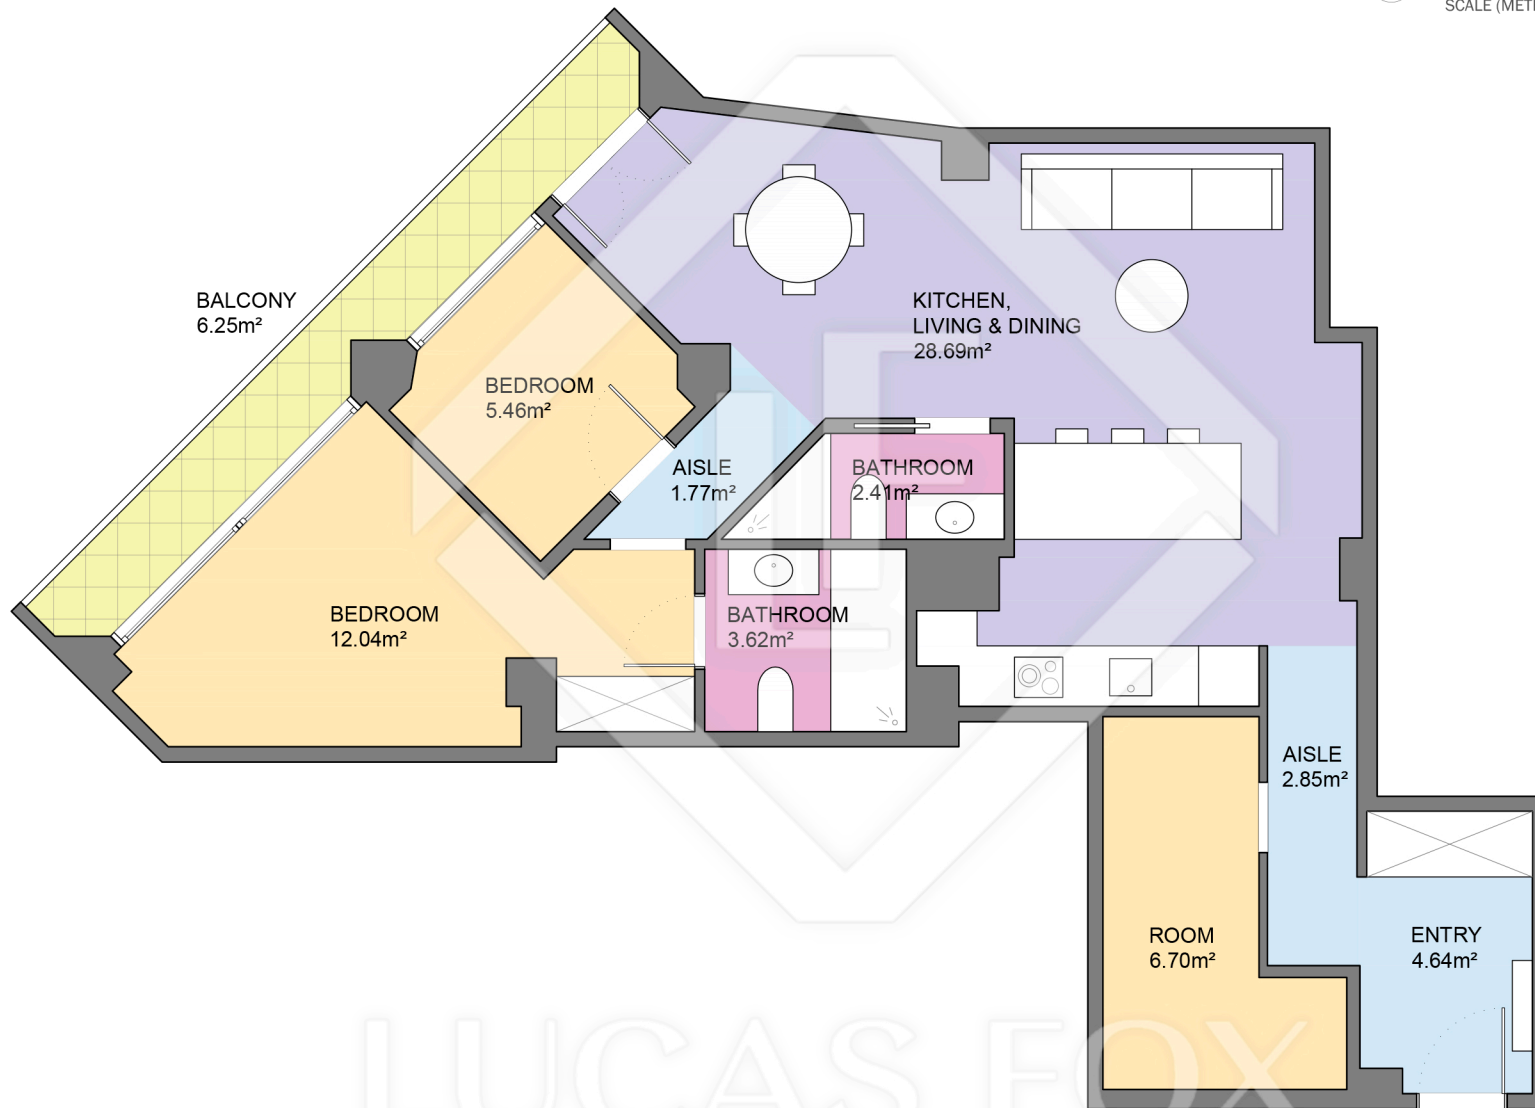

BCN52006

LUCAS FOX
INTERNATIONAL PROPERTIES

Measurements FLOOR	
Built surface	80.65m ²
Useful surface	68.17m ²
Exterior surface	6.25m ²
Height	2.50m

LUCAS FOX
INTERNATIONAL PROPERTIES

Scale in metres. Indicative only. Dimensions are approximate. All information contained here is gathered from sources we believe to be reliable. However we cannot guarantee its accuracy and interested persons should rely on their own enquiries.