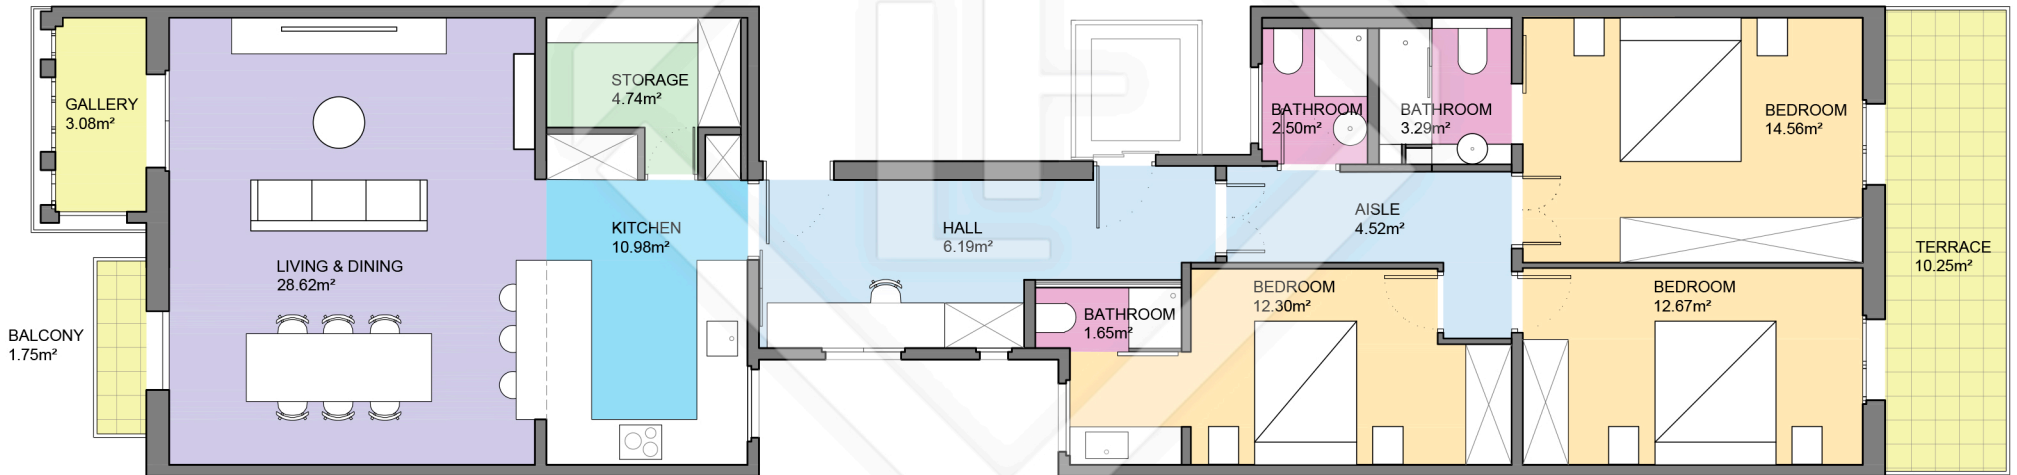

BCN52003

LUCAS FOX
INTERNATIONAL PROPERTIES

Scale in metres. Indicative only. Dimensions are approximate. All information contained here is gathered from sources we believe to be reliable. However we cannot guarantee its accuracy and interested persons should rely on their own enquiries.

Measurements FLOOR	
Built surface	128.00m ²
Useful surface	109.39m ²
Exterior surface	12.00m ²
Height	3.00m