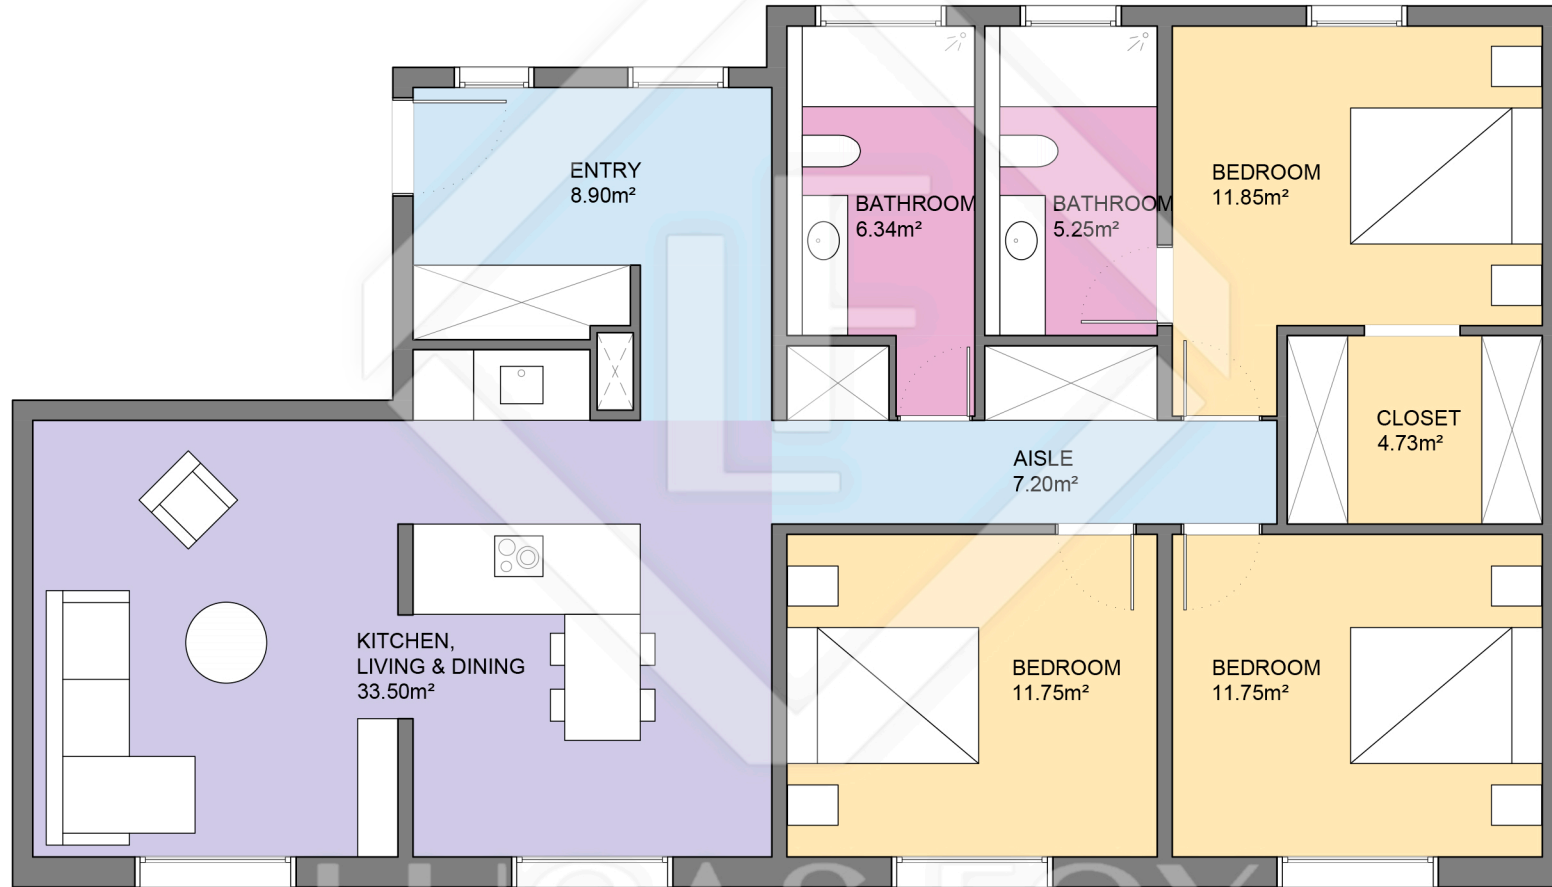

BCN51831

LUCAS FOX
INTERNATIONAL PROPERTIES

Scale in metres. Indicative only. Dimensions are approximate. All information contained here is gathered from sources we believe to be reliable. However we cannot guarantee its accuracy and interested persons should rely on their own enquiries.

Measurements FLOOR	
Built surface	117.30m ²
Useful surface	101.27m ²