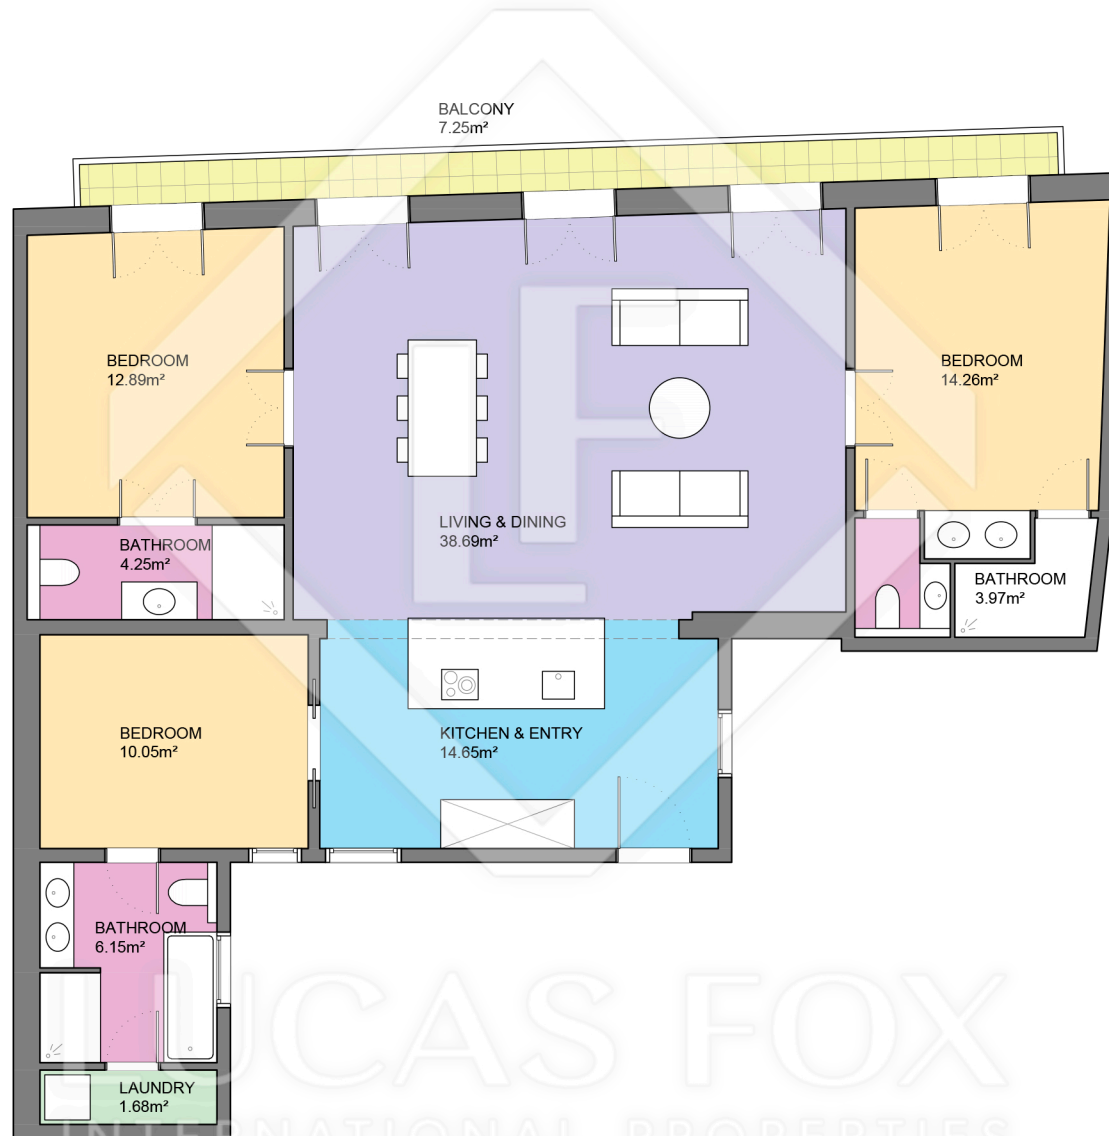

# BCN51819

LUCAS FOX  
INTERNATIONAL PROPERTIES

Scale in metres. Indicative only. Dimensions are approximate. All information contained here is gathered from sources we believe to be reliable. However we cannot guarantee its accuracy and interested persons should rely on their own enquiries.

Measurements FLOOR	
Built surface	125.30m <sup>2</sup>
Useful surface	107.75m <sup>2</sup>
Exterior surface	7.25m <sup>2</sup>
Height	2.98m