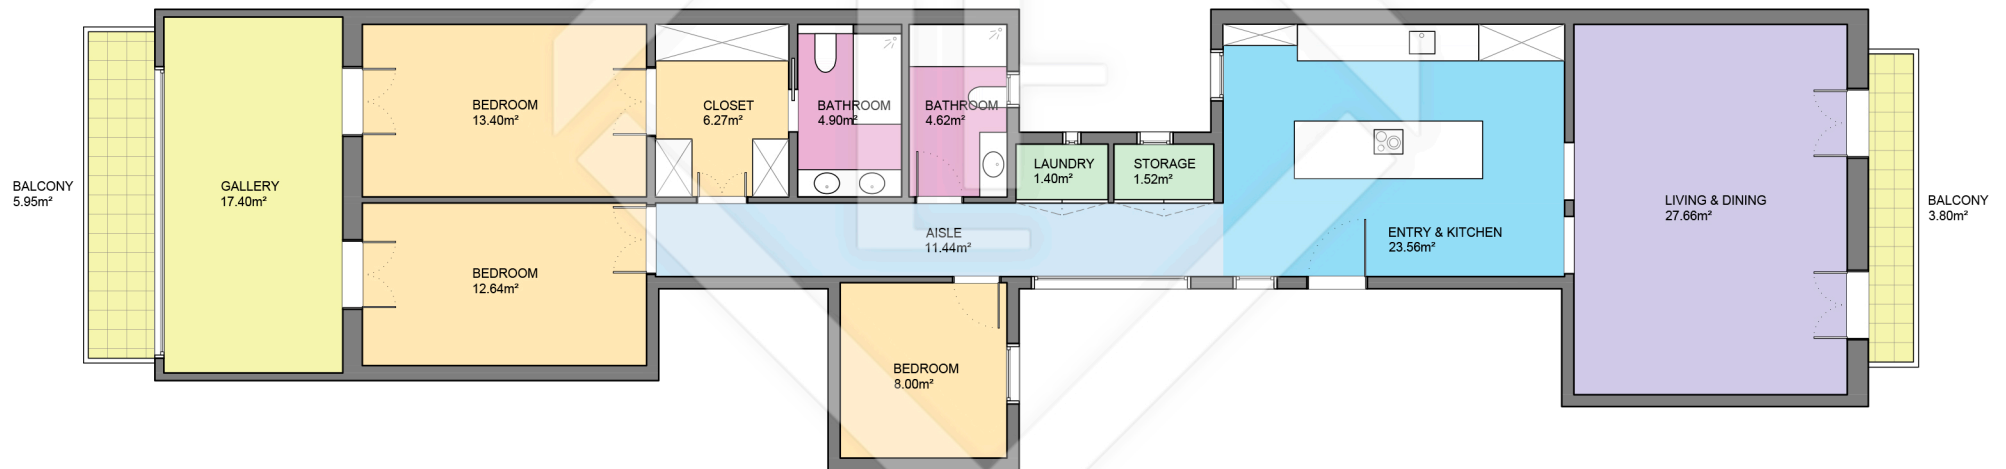

BCN51551

LUCAS FOX

INTERNATIONAL PROPERTIES

LUCAS FOX
INTERNATIONAL PROPERTIES

Scale in metres. Indicative only. Dimensions are approximate. All information contained here is gathered from sources we believe to be reliable. However we cannot guarantee its accuracy and interested persons should rely on their own enquiries.

Measurements FLOOR	
Built surface	158.50m ²
Useful surface	132.82m ²
Exterior surface	9.75m ²
Height	2.73m