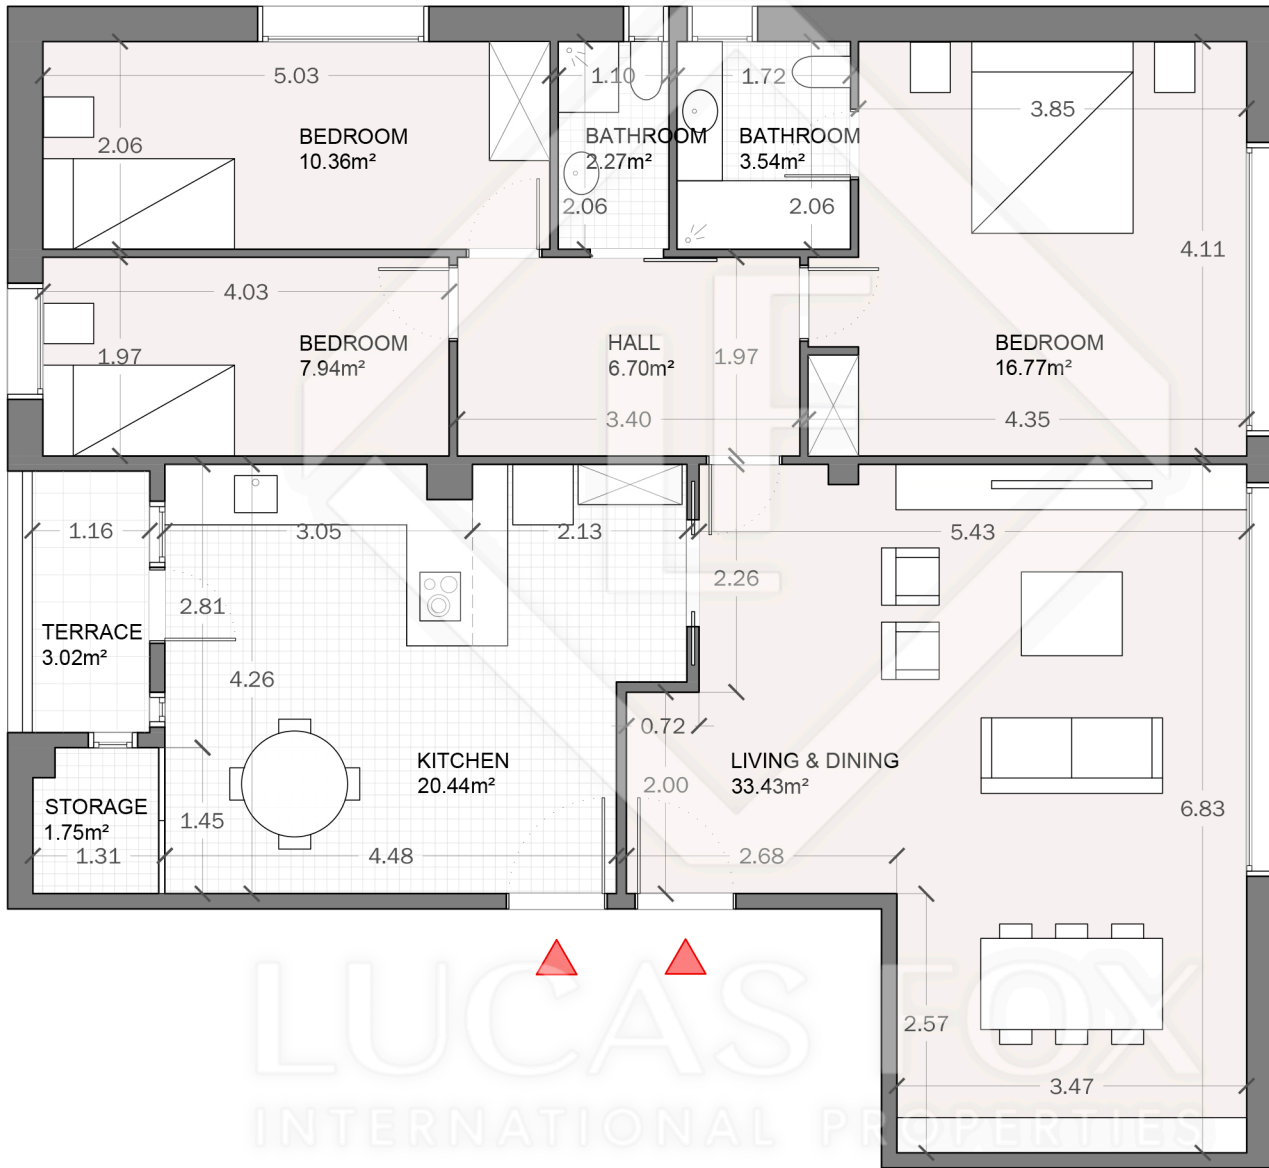

BCN51492

LUCAS FOX
INTERNATIONAL PROPERTIES

Scale in metres. Indicative only. Dimensions are approximate. All information contained here is gathered from sources we believe to be reliable. However we cannot guarantee its accuracy and interested persons should rely on their own enquiries.

Measurements FLOOR	
Built surface	119.72m ²
Useful surface	103.20m ²
Exterior surface	3.02m ²