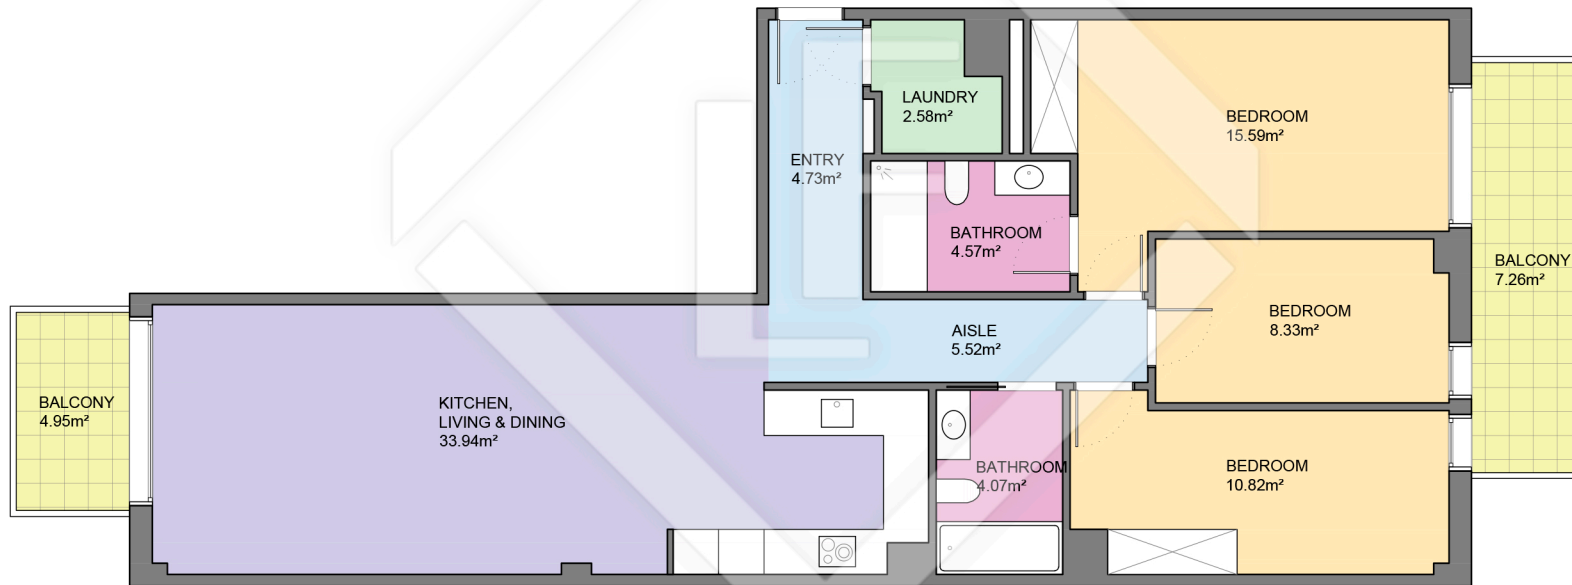

BCN51379

LUCAS FOX
INTERNATIONAL PROPERTIES

Scale in metres. Indicative only. Dimensions are approximate. All information contained here is gathered from sources we believe to be reliable. However we cannot guarantee its accuracy and interested persons should rely on their own enquiries.

Measurements FLOOR	
Built surface	104.67m ²
Useful surface	90.15m ²
Exterior surface	12.21m ²
Height	2.65m