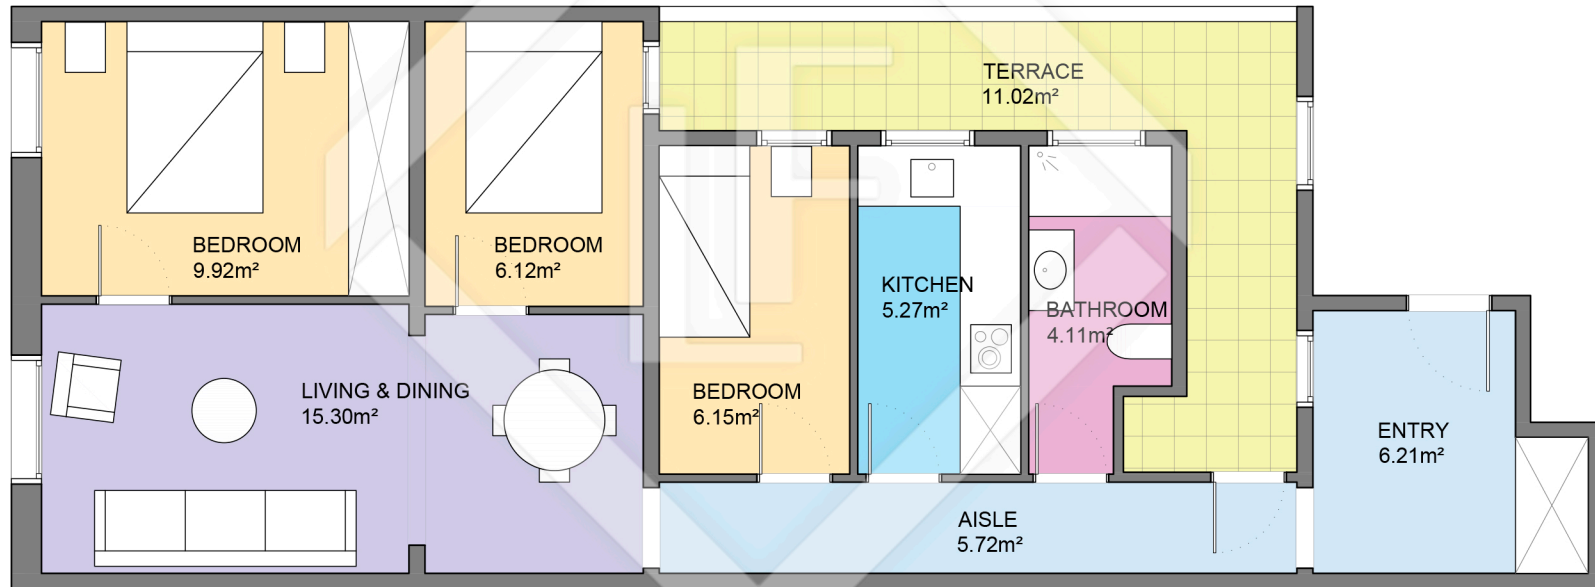

BCN51367

LUCAS FOX
INTERNATIONAL PROPERTIES

LUCAS FOX
INTERNATIONAL PROPERTIES

Scale in metres. Indicative only. Dimensions are approximate. All information contained here is gathered from sources we believe to be reliable. However we cannot guarantee its accuracy and interested persons should rely on their own enquiries.

| Measurements FLOOR | |
|--------------------|---------------------|
| Built surface | 69.53m ² |
| Useful surface | 58.80m ² |
| Exterior surface | 11.02m ² |