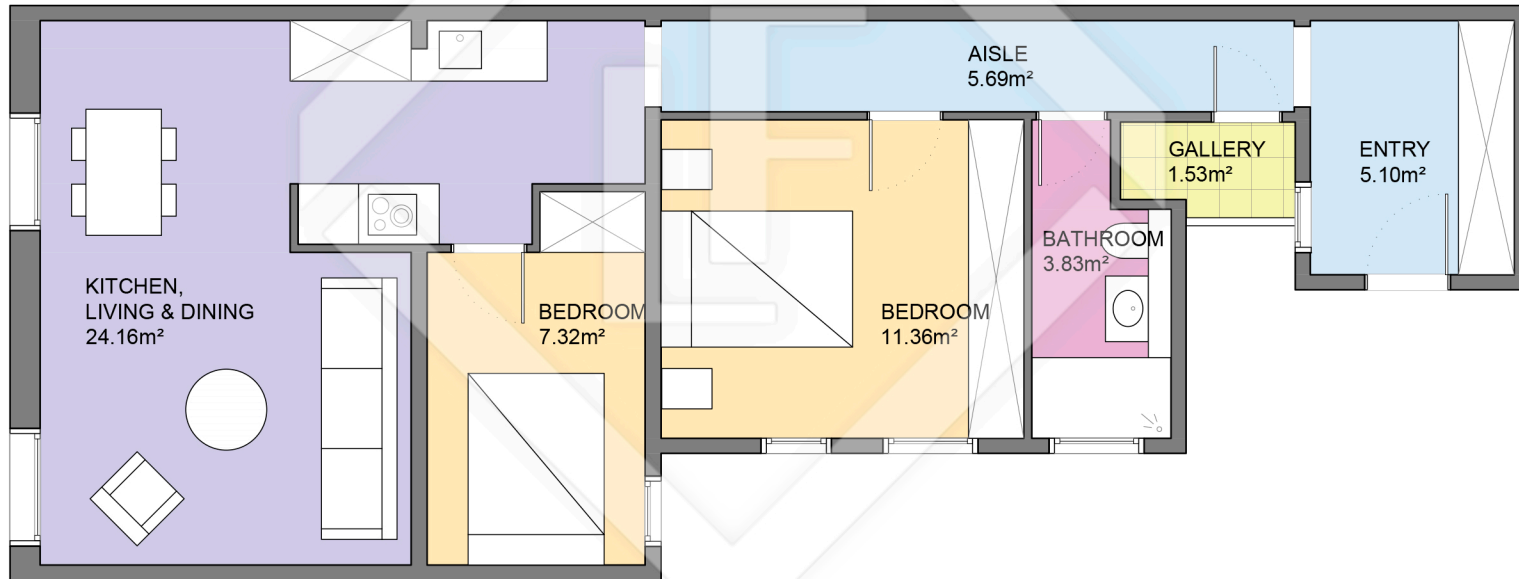

# BCN51364

# LUCAS FOX

INTERNATIONAL PROPERTIES

LUCAS FOX  
INTERNATIONAL PROPERTIES

Scale in metres. Indicative only. Dimensions are approximate. All information contained here is gathered from sources we believe to be reliable. However we cannot guarantee its accuracy and interested persons should rely on their own enquiries.

Measurements FLOOR	
Built surface	67.20m <sup>2</sup>
Useful surface	57.45m <sup>2</sup>
Exterior surface	1.53m <sup>2</sup>