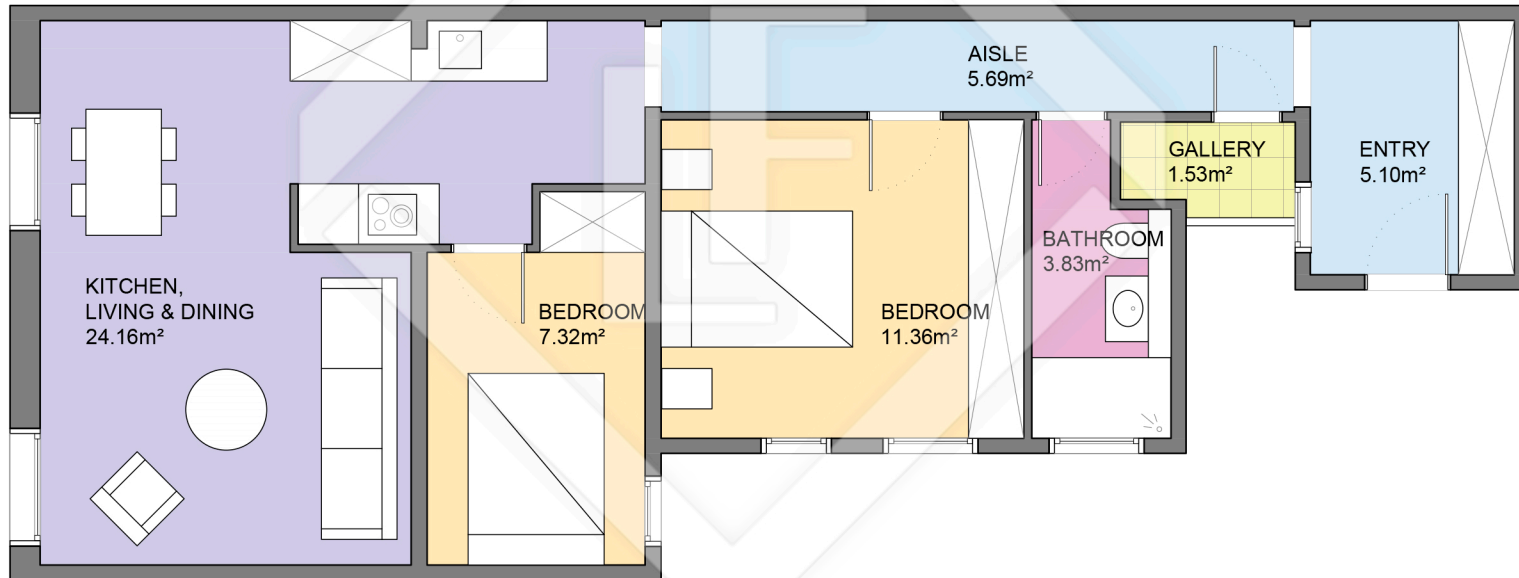

BCN51362

LUCAS FOX

INTERNATIONAL PROPERTIES

LUCAS FOX
INTERNATIONAL PROPERTIES

Scale in metres. Indicative only. Dimensions are approximate. All information contained here is gathered from sources we believe to be reliable. However we cannot guarantee its accuracy and interested persons should rely on their own enquiries.

Measurements FLOOR	
Built surface	67.20m ²
Useful surface	57.45m ²
Exterior surface	1.53m ²