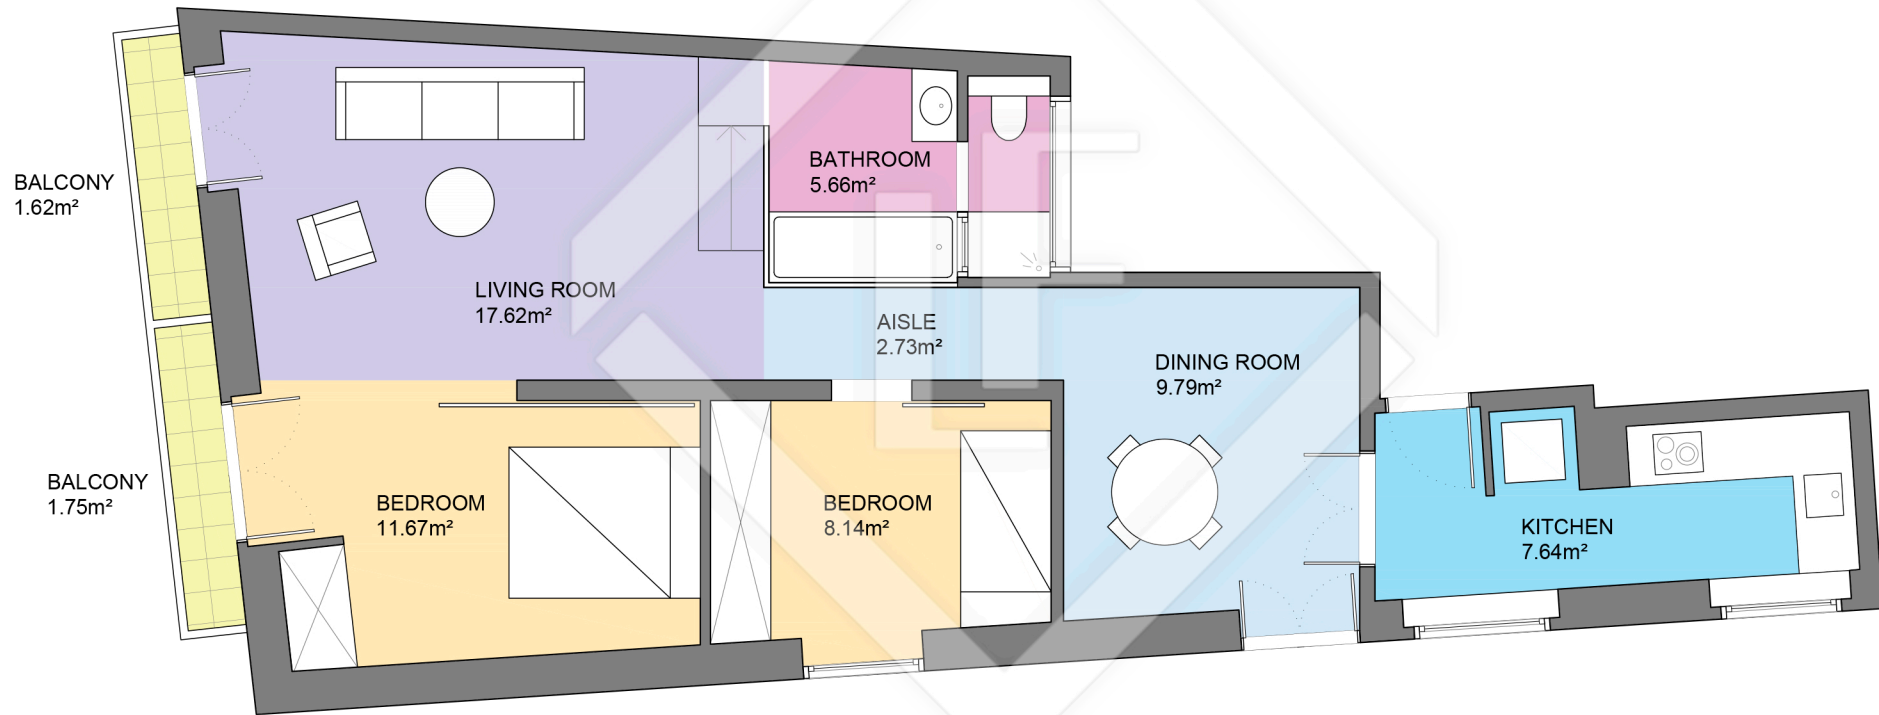

BCN51354

LUCAS FOX

INTERNATIONAL PROPERTIES

LUCAS FOX
INTERNATIONAL PROPERTIES

Scale in metres. Indicative only. Dimensions are approximate. All information contained here is gathered from sources we believe to be reliable. However we cannot guarantee its accuracy and interested persons should rely on their own enquiries.

Measurements FLOOR	
Built surface	77.20m ²
Useful surface	63.26m ²
Exterior surface	3.37m ²
Height	3.20m