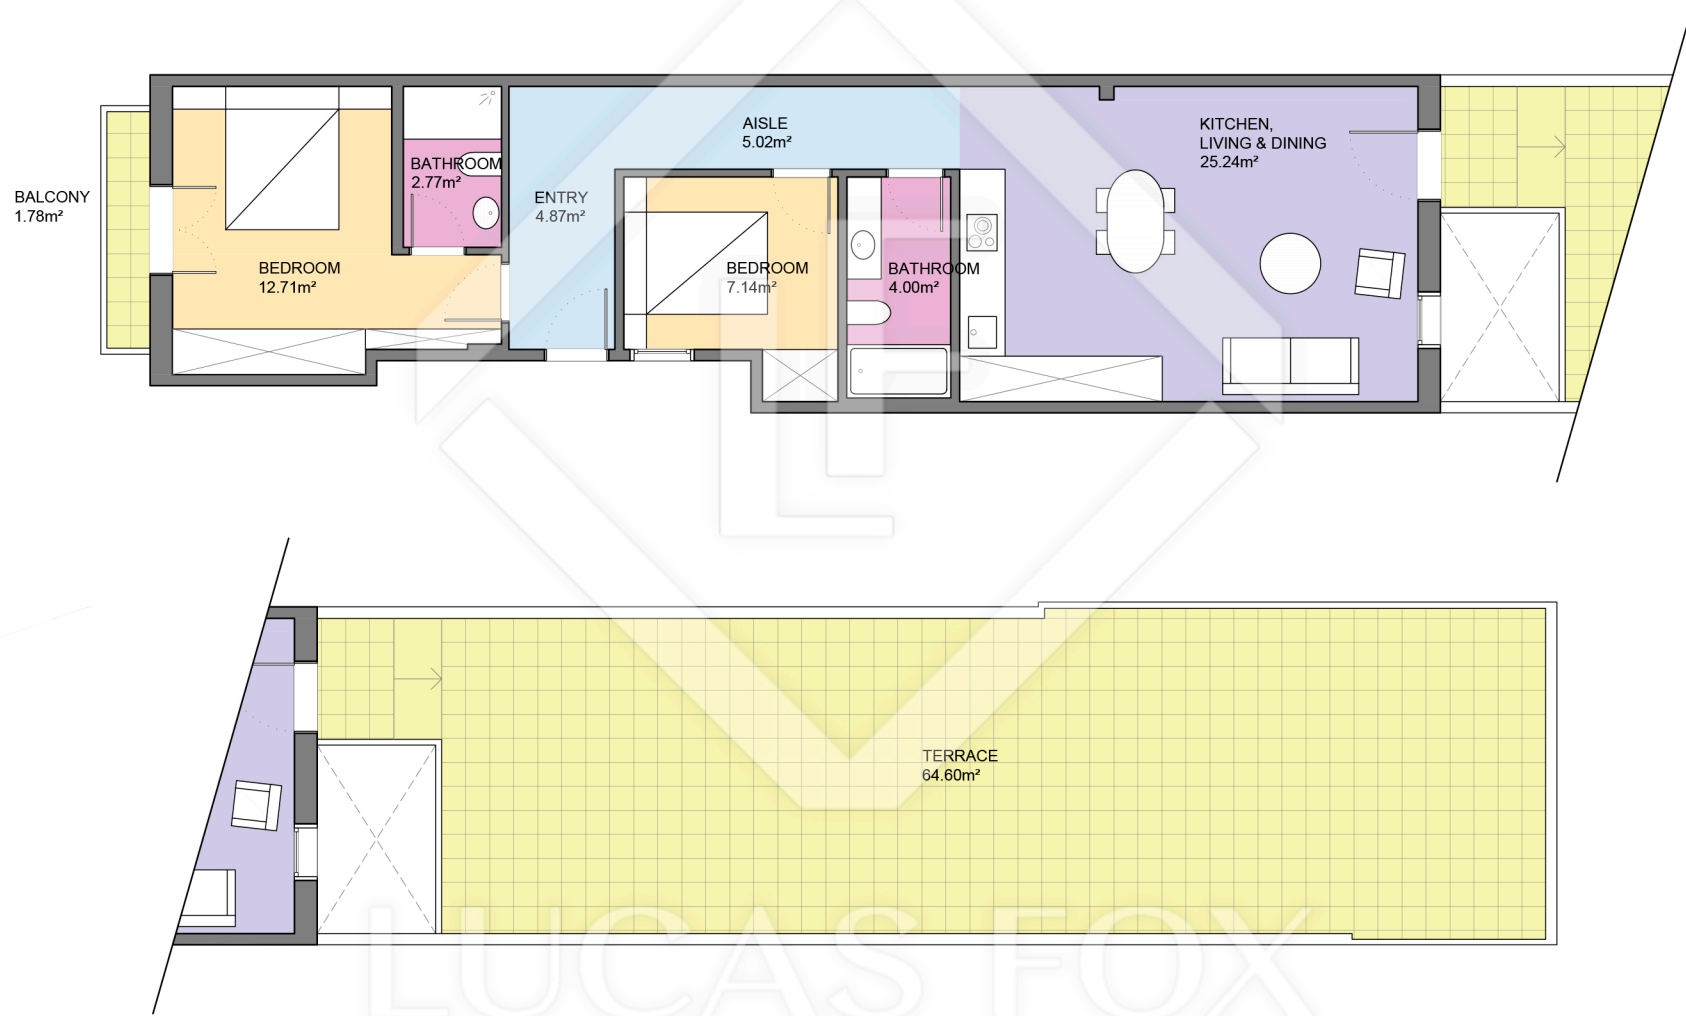

# BCN51159

LUCAS FOX  
INTERNATIONAL PROPERTIES

Scale in metres. Indicative only. Dimensions are approximate. All information contained here is gathered from sources we believe to be reliable. However we cannot guarantee its accuracy and interested persons should rely on their own enquiries.

Measurements FLOOR	
Built surface	71.80m <sup>2</sup>
Useful surface	61.75m <sup>2</sup>
Exterior surface	66.38m <sup>2</sup>
Height	3.01m