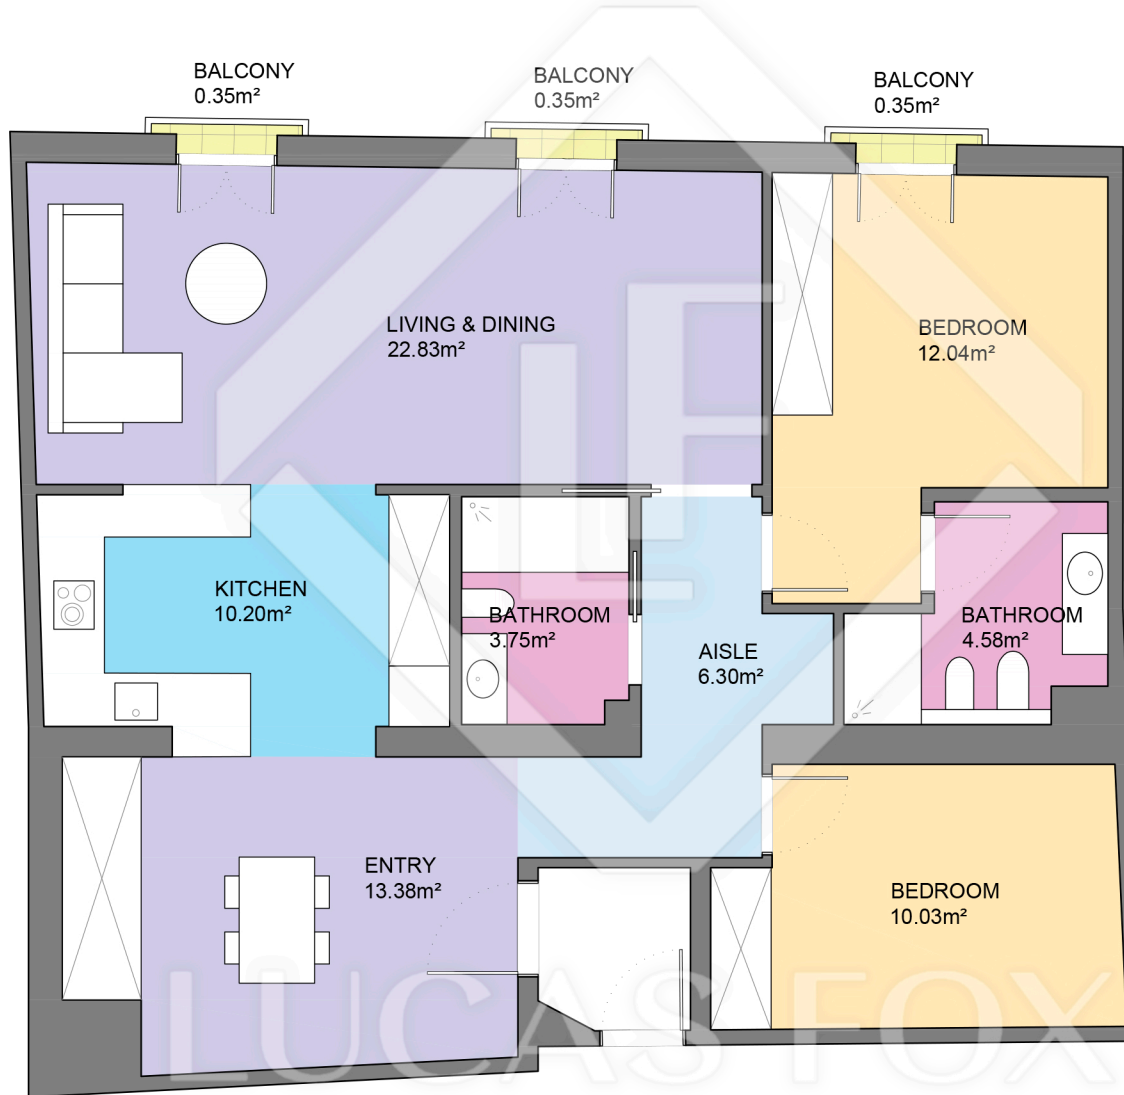

BCN51112

LUCAS FOX
INTERNATIONAL PROPERTIES

LUCAS FOX
INTERNATIONAL PROPERTIES

Scale in metres. Indicative only. Dimensions are approximate. All information contained here is gathered from sources we believe to be reliable. However we cannot guarantee its accuracy and interested persons should rely on their own enquiries.

Measurements FLOOR	
Built surface	95.65m ²
Useful surface	83.11m ²
Exterior surface	1.05m ²
Height	2.50m