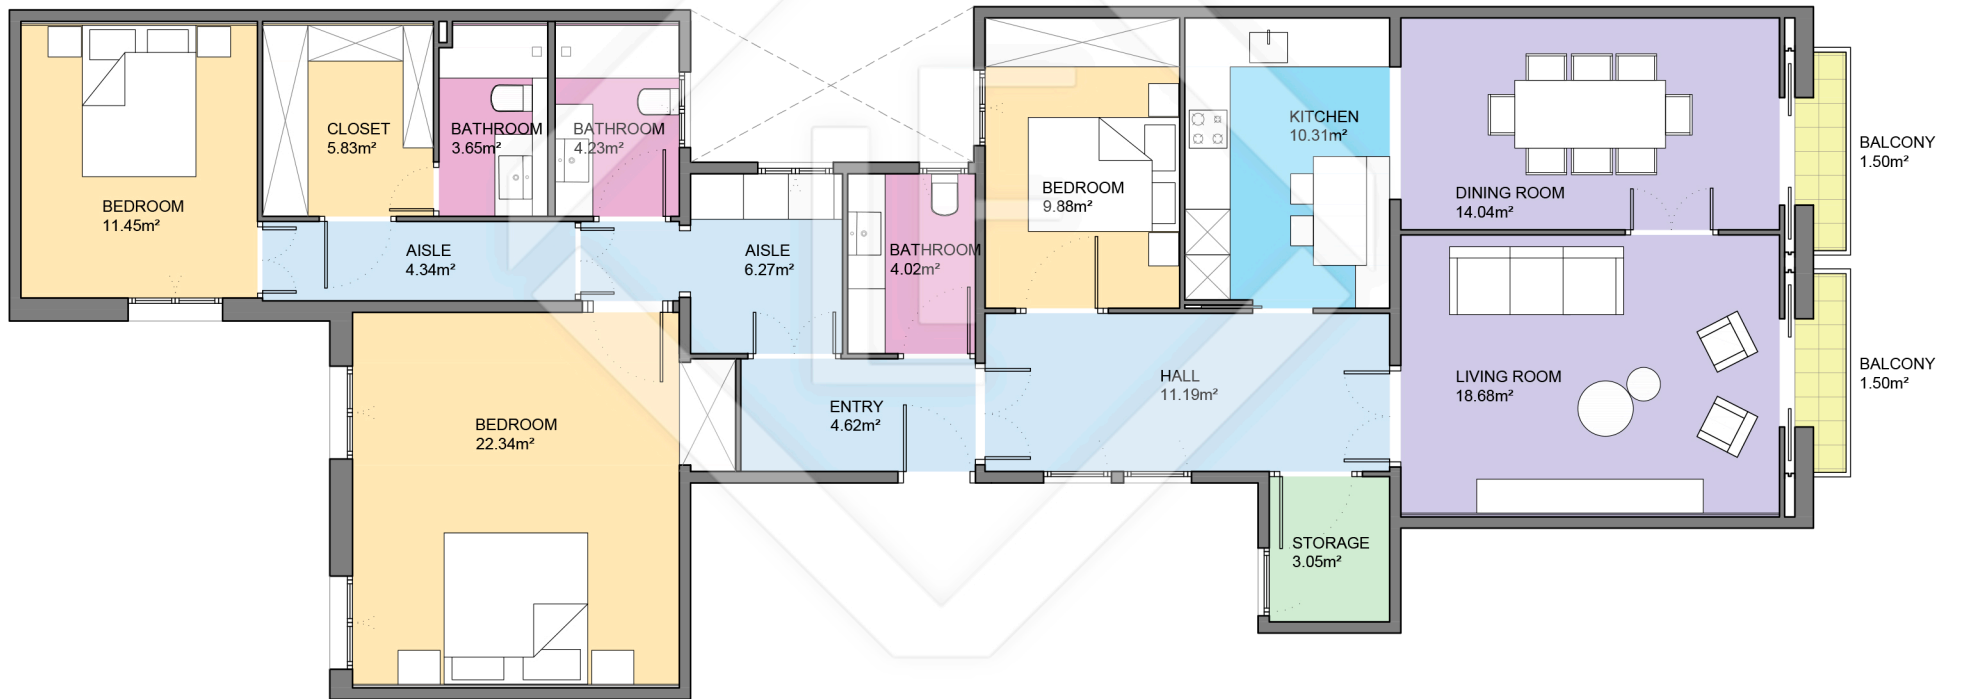

# BCN51095

LUCAS FOX  
INTERNATIONAL PROPERTIES

LUCAS FOX  
INTERNATIONAL PROPERTIES

Scale in metres. Indicative only. Dimensions are approximate. All information contained here is gathered from sources we believe to be reliable. However we cannot guarantee its accuracy and interested persons should rely on their own enquiries.

Measurements FLOOR	
Built surface	153.80m <sup>2</sup>
Useful surface	133.91m <sup>2</sup>
Exterior surface	3.00m <sup>2</sup>
Height	2.65m