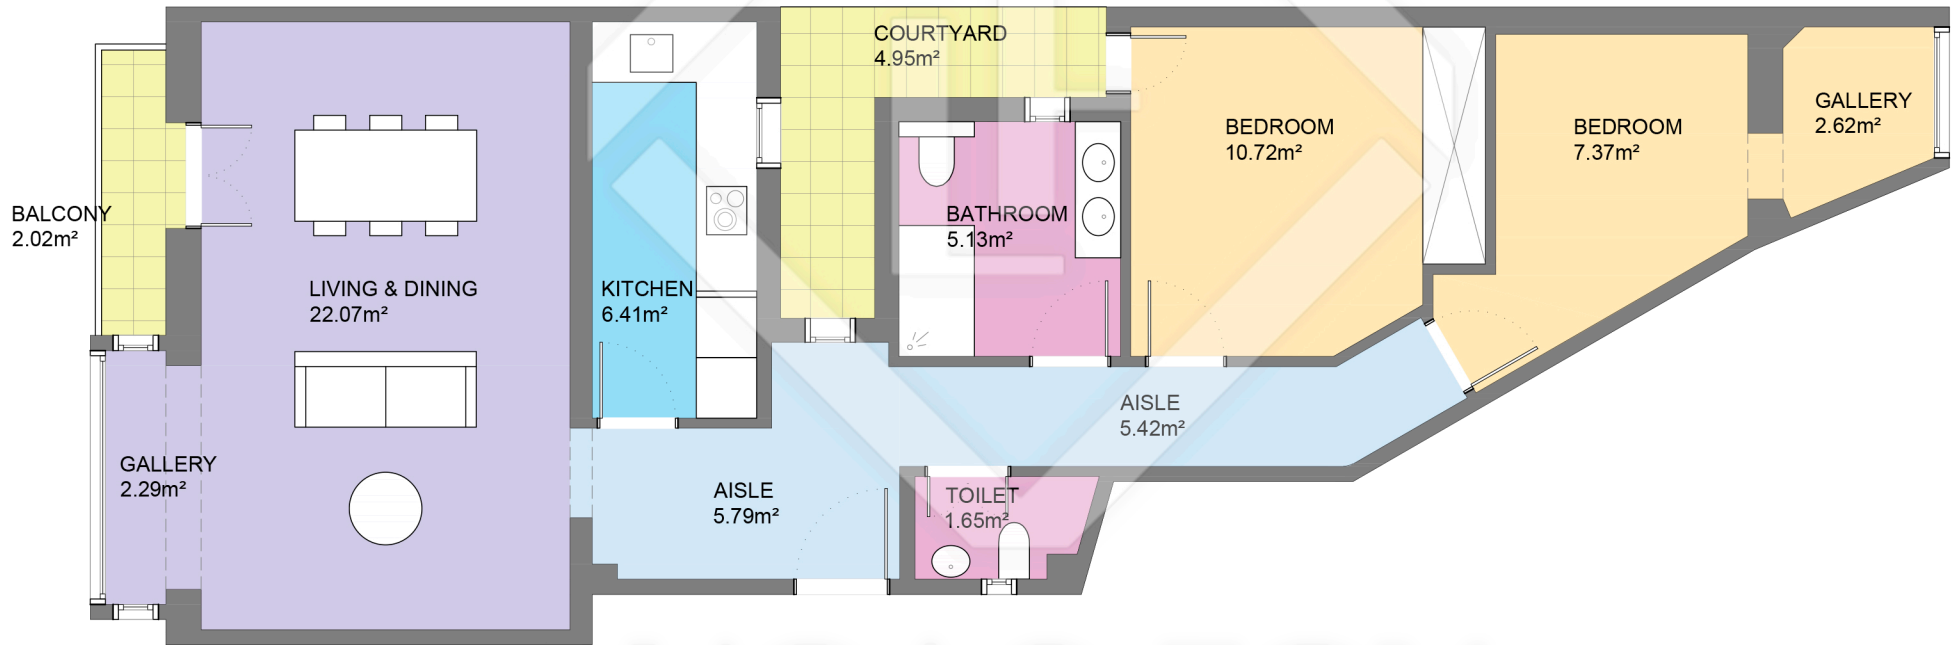

# BCN50885

LUCAS FOX  
INTERNATIONAL PROPERTIES

LUCAS FOX  
INTERNATIONAL PROPERTIES

Scale in metres. Indicative only. Dimensions are approximate. All information contained here is gathered from sources we believe to be reliable. However we cannot guarantee its accuracy and interested persons should rely on their own enquiries.

Measurements FLOOR	
Built surface	82.60m <sup>2</sup>
Useful surface	69.45m <sup>2</sup>
Exterior surface	6.97m <sup>2</sup>
Height	2.65m