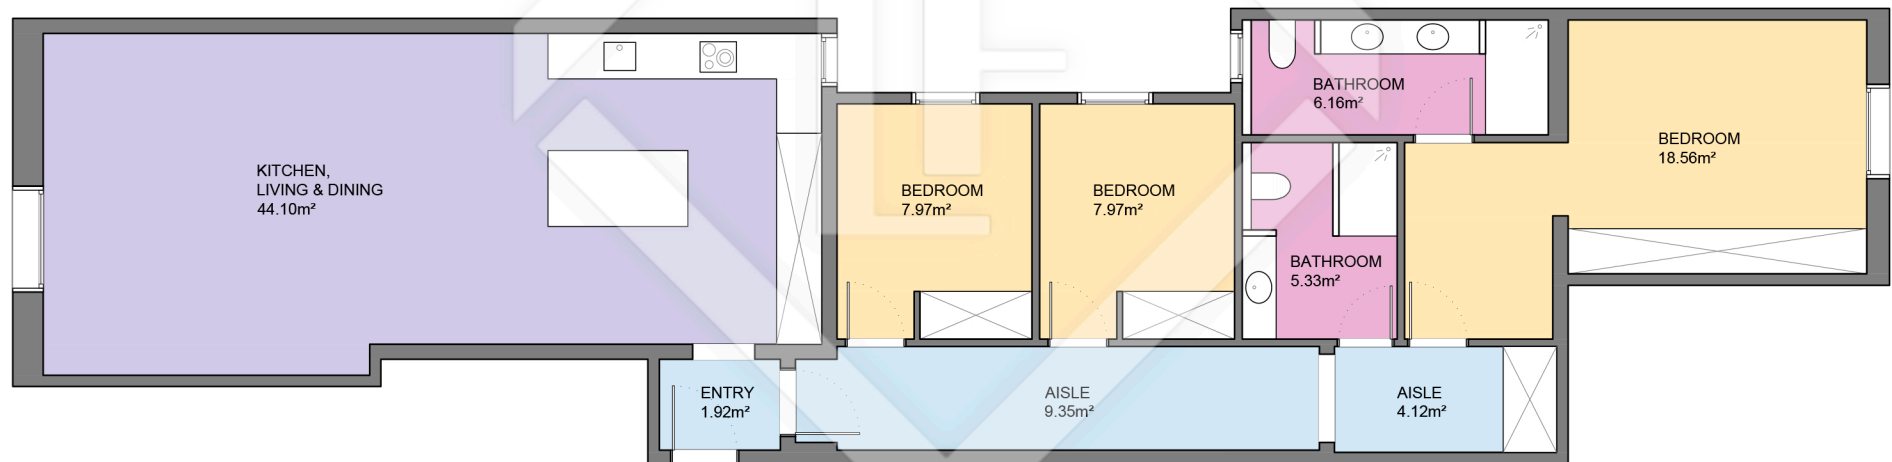

BCN50798

LUCAS FOX
INTERNATIONAL PROPERTIES

LUCAS FOX
INTERNATIONAL PROPERTIES

Scale in metres. Indicative only. Dimensions are approximate. All information contained here is gathered from sources we believe to be reliable. However we cannot guarantee its accuracy and interested persons should rely on their own enquiries.

Measurements FLOOR	
Built surface	123.80m ²
Useful surface	105.48m ²
Exterior surface	00.00m ²
Height	2.90m