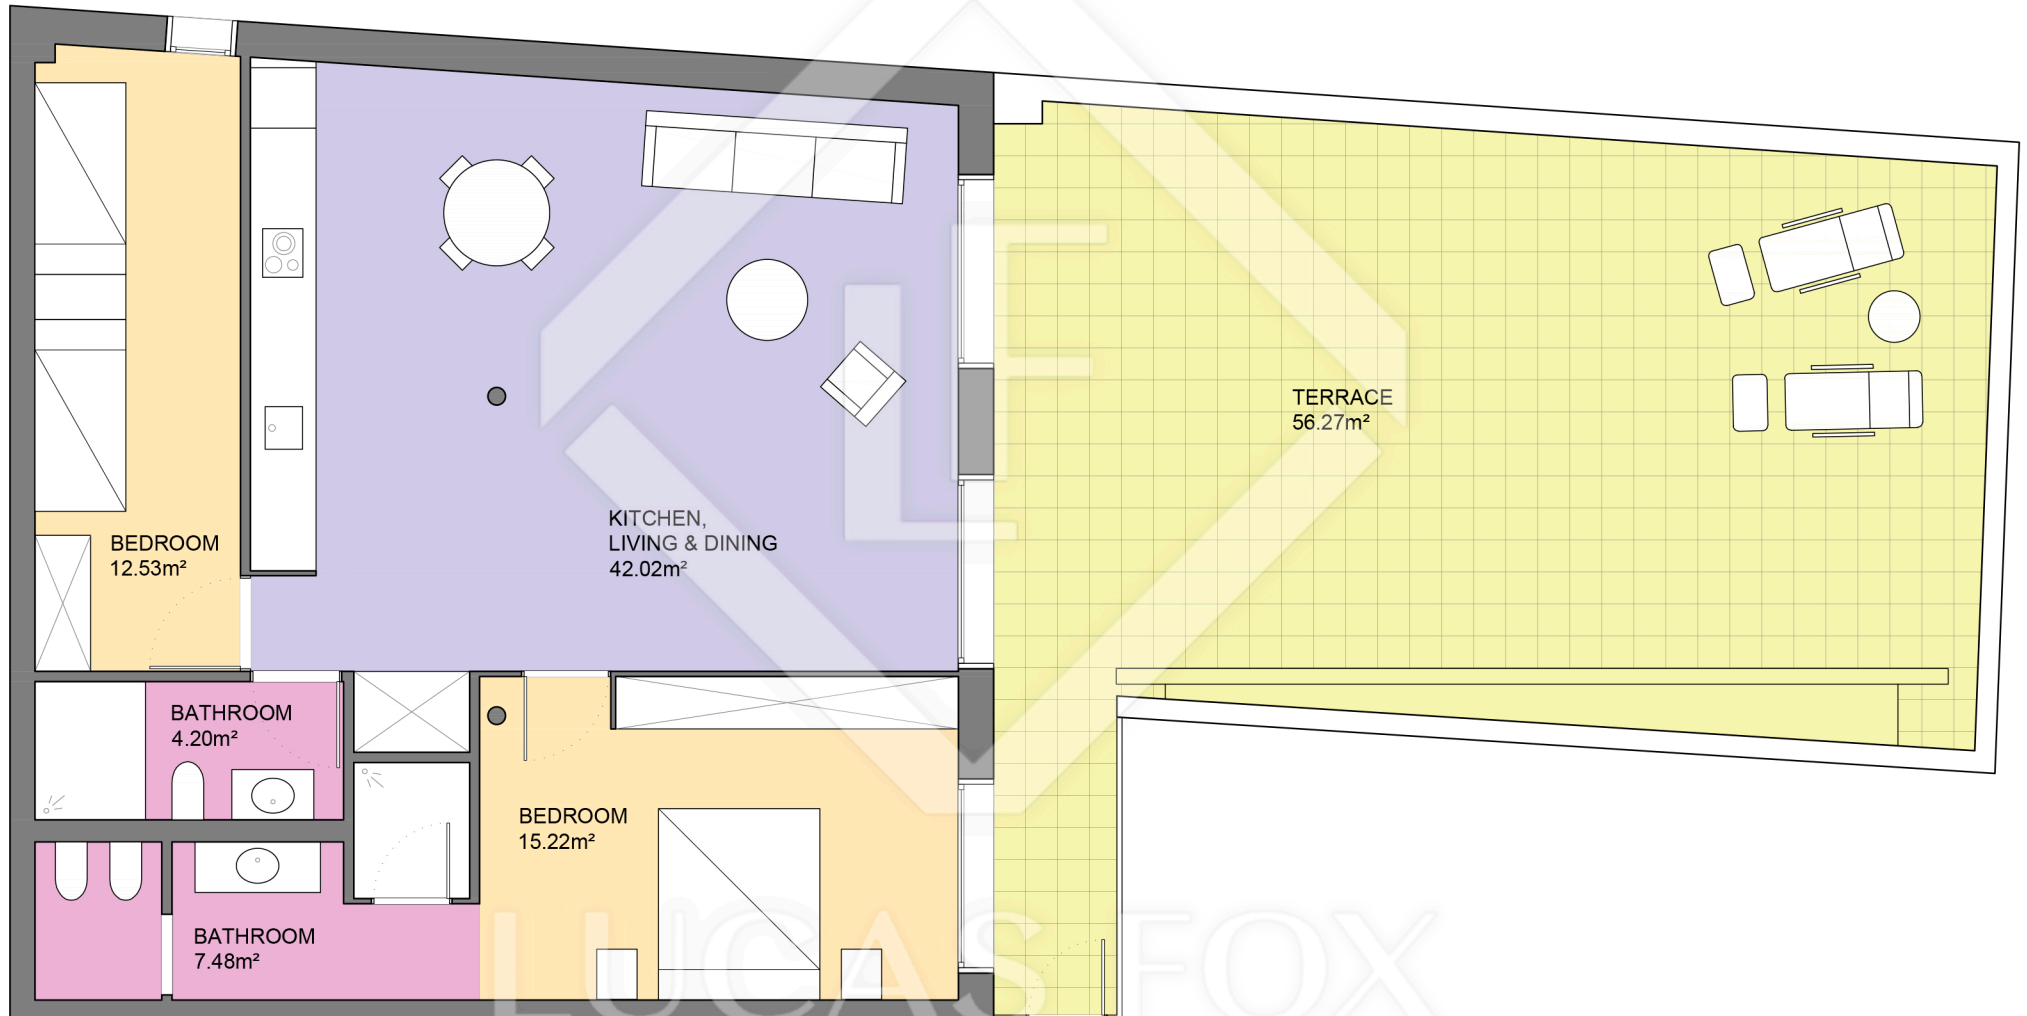

BCN50721

LUCAS FOX
INTERNATIONAL PROPERTIES

LUCAS FOX
INTERNATIONAL PROPERTIES

Scale in metres. Indicative only. Dimensions are approximate. All information contained here is gathered from sources we believe to be reliable. However we cannot guarantee its accuracy and interested persons should rely on their own enquiries.

Measurements FLOOR	
Built surface	93.35m ²
Useful surface	81.44m ²
Exterior surface	56.27m ²