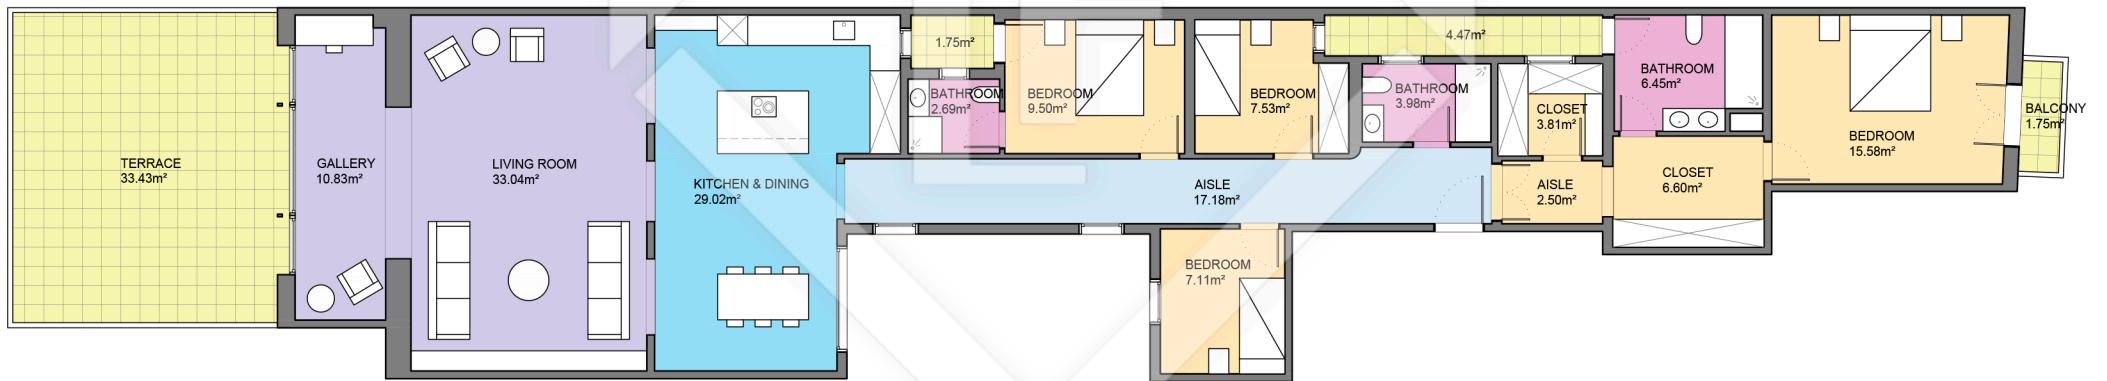

# BCN50510

LUCAS FOX  
INTERNATIONAL PROPERTIES

LUCAS FOX  
INTERNATIONAL PROPERTIES

Scale in metres. Indicative only. Dimensions are approximate. All information contained here is gathered from sources we believe to be reliable. However we cannot guarantee its accuracy and interested persons should rely on their own enquiries.

Measurements FLOOR	
Built surface	183.10m <sup>2</sup>
Useful surface	155.81m <sup>2</sup>
Exterior surface	41.40m <sup>2</sup>
Height	3.00m