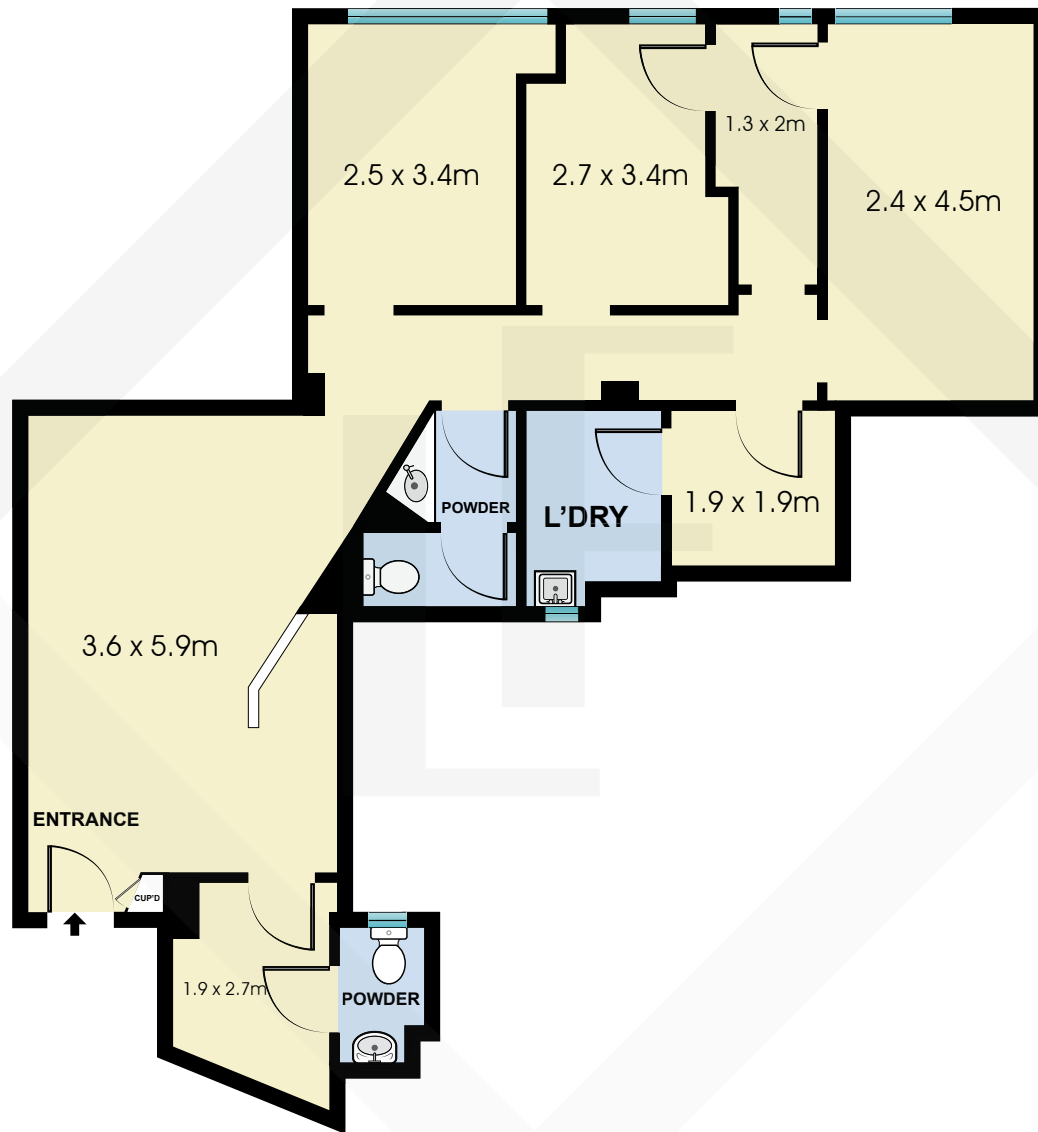

BCN5051

Measurements	
INT	84 m ²

Scale in metres. Indicative only. Dimensions are approximate. All information contained here in is gathered from sources we believe to be reliable. However we cannot guarantee its accuracy and interested persons should rely on their own enquiries.