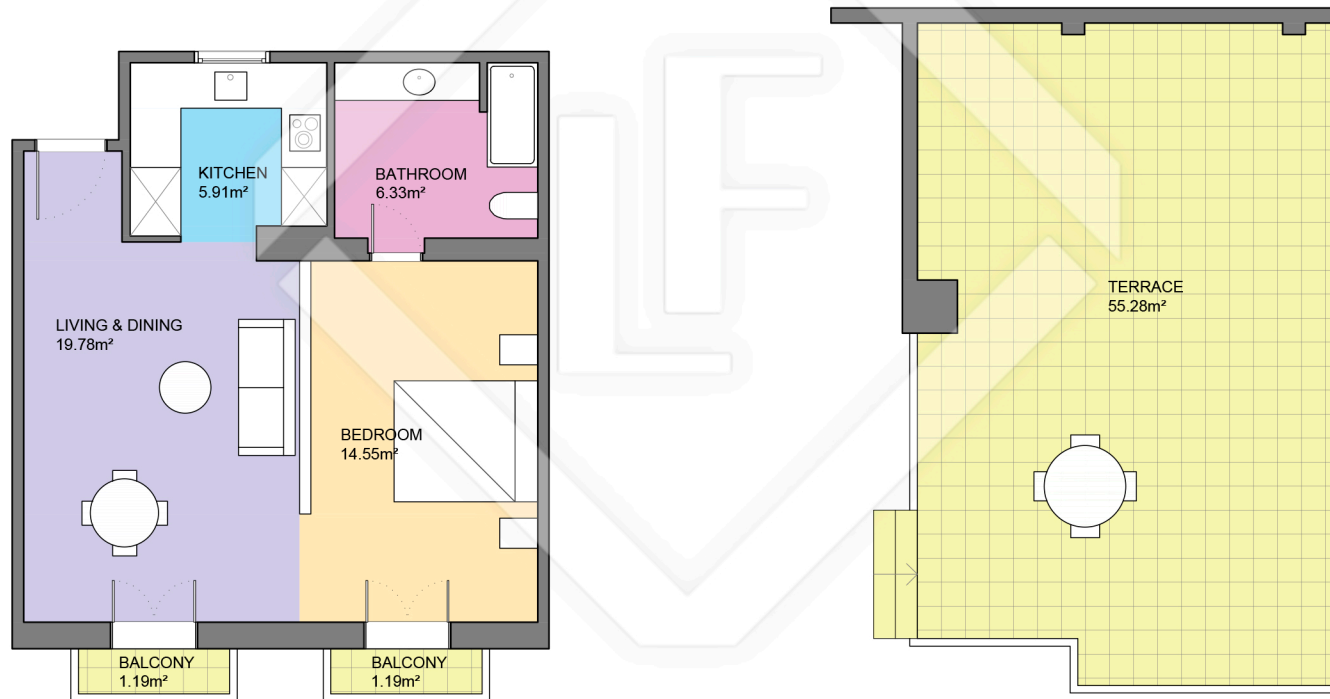

BCN5048

LUCAS FOX
INTERNATIONAL PROPERTIES

LUCAS FOX
INTERNATIONAL PROPERTIES

Scale in metres. Indicative only. Dimensions are approximate. All information contained here is gathered from sources we believe to be reliable. However we cannot guarantee its accuracy and interested persons should rely on their own enquiries.

Measurements FLOOR	
Built surface	55.44m ²
Useful surface	46.42m ²
Exterior surface	57.66m ²
Height	3.28m