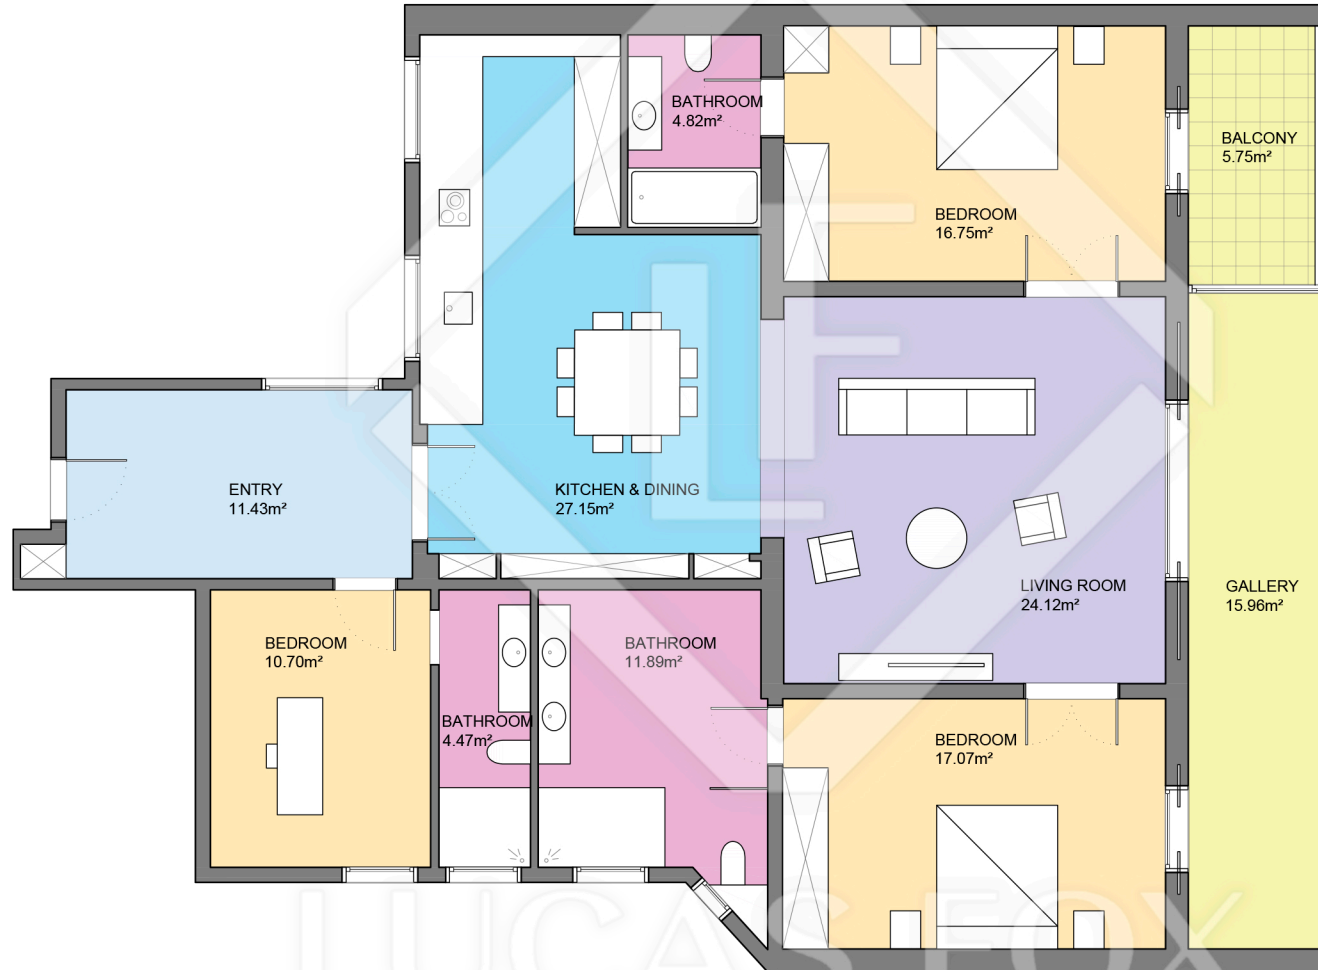

BCN50414

LUCAS FOX
INTERNATIONAL PROPERTIES

Scale in metres. Indicative only. Dimensions are approximate. All information contained here is gathered from sources we believe to be reliable. However we cannot guarantee its accuracy and interested persons should rely on their own enquiries.

Measurements FLOOR	
Built surface	169.80m ²
Useful surface	144.36m ²
Exterior surface	5.75m ²
Height	3.70m