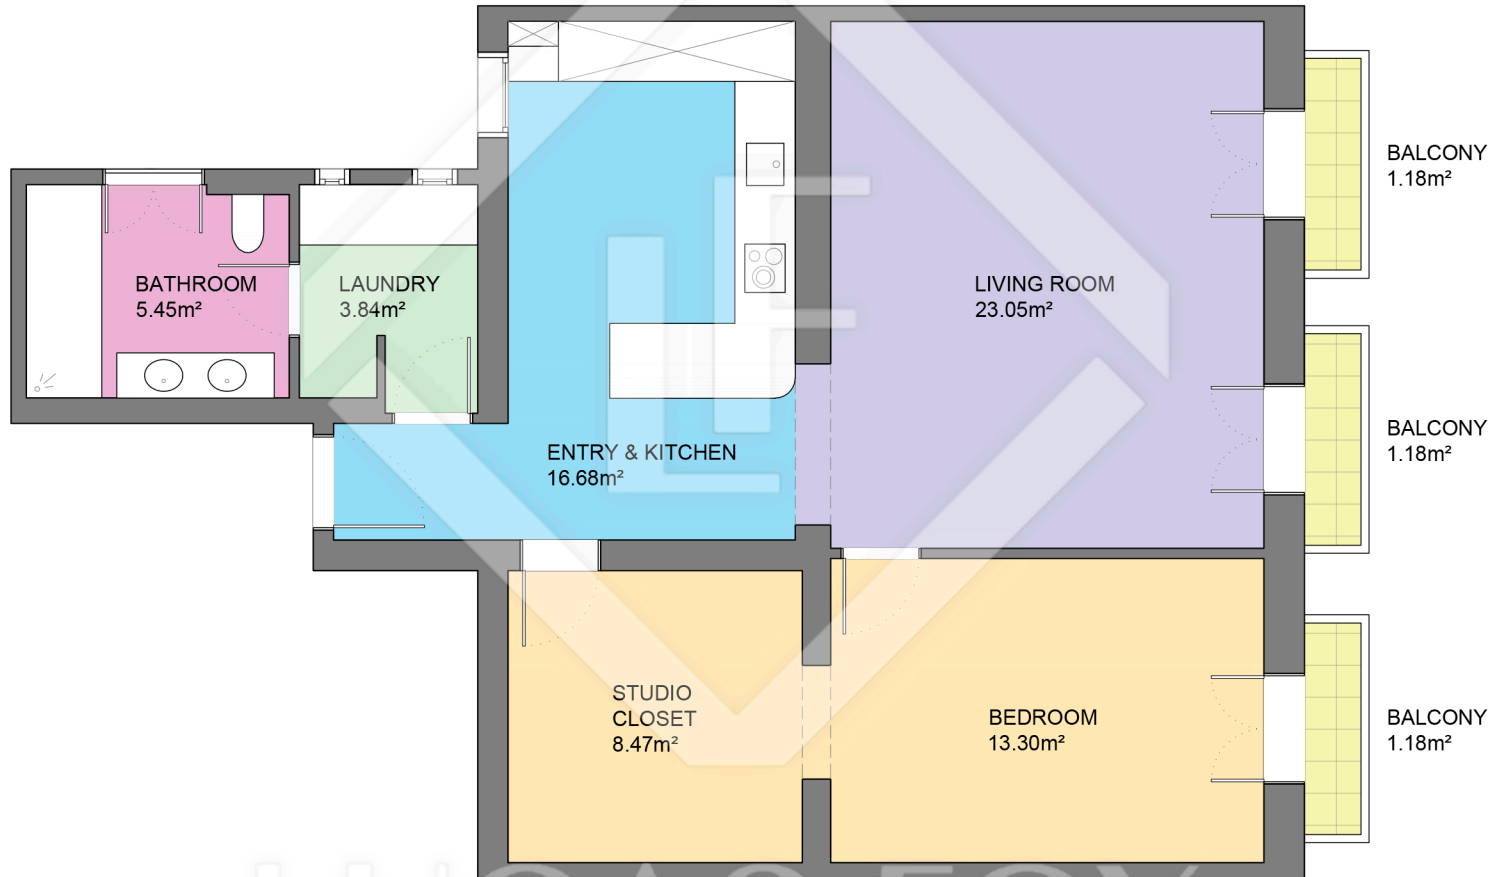

BCN50376

LUCAS FOX
INTERNATIONAL PROPERTIES

LUCAS FOX
INTERNATIONAL PROPERTIES

Scale in metres. Indicative only. Dimensions are approximate. All information contained here is gathered from sources we believe to be reliable. However we cannot guarantee its accuracy and interested persons should rely on their own enquiries.

Measurements FLOOR	
Built surface	84.52m ²
Useful surface	78.80m ²
Exterior surface	3.54m ²
Height	3.04m