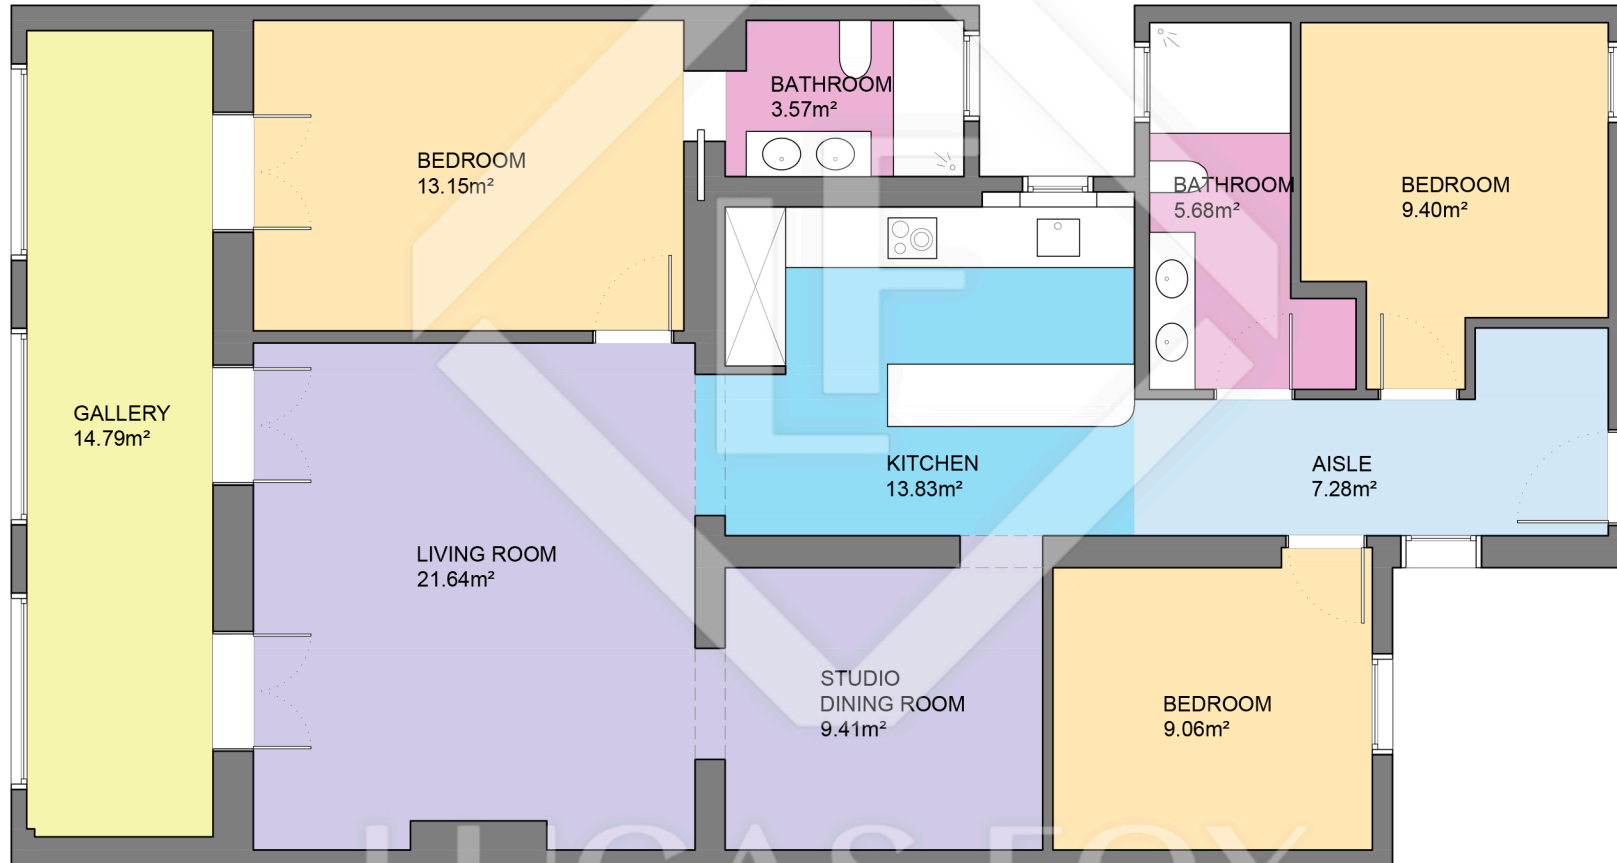

# BCN50365

LUCAS FOX  
INTERNATIONAL PROPERTIES

LUCAS FOX  
INTERNATIONAL PROPERTIES

Scale in metres. Indicative only. Dimensions are approximate. All information contained here is gathered from sources we believe to be reliable. However we cannot guarantee its accuracy and interested persons should rely on their own enquiries.

Measurements FLOOR	
Built surface	126.70m <sup>2</sup>
Useful surface	107.82m <sup>2</sup>
Exterior surface	00.00m <sup>2</sup>
Height	3.04m