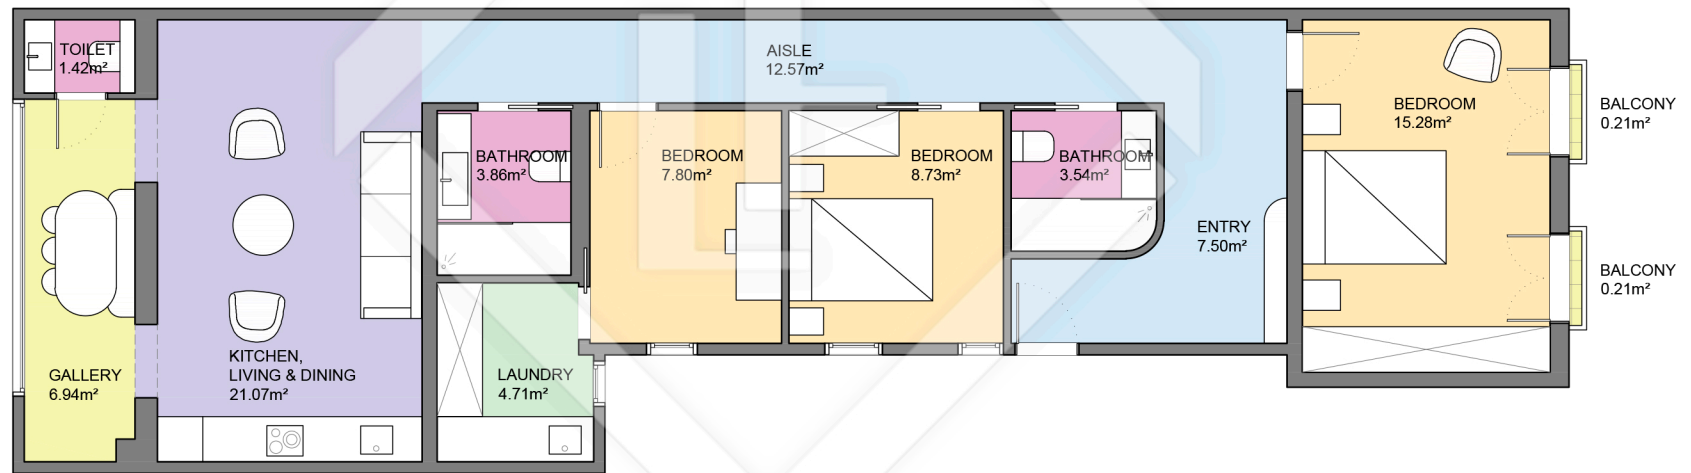

BCN50352

LUCAS FOX
INTERNATIONAL PROPERTIES

LUCAS FOX
INTERNATIONAL PROPERTIES

Scale in metres. Indicative only. Dimensions are approximate. All information contained here is gathered from sources we believe to be reliable. However we cannot guarantee its accuracy and interested persons should rely on their own enquiries.

Measurements FLOOR	
Built surface	108.15m ²
Useful surface	93.42m ²
Exterior surface	0.42m ²
Height	2.70m