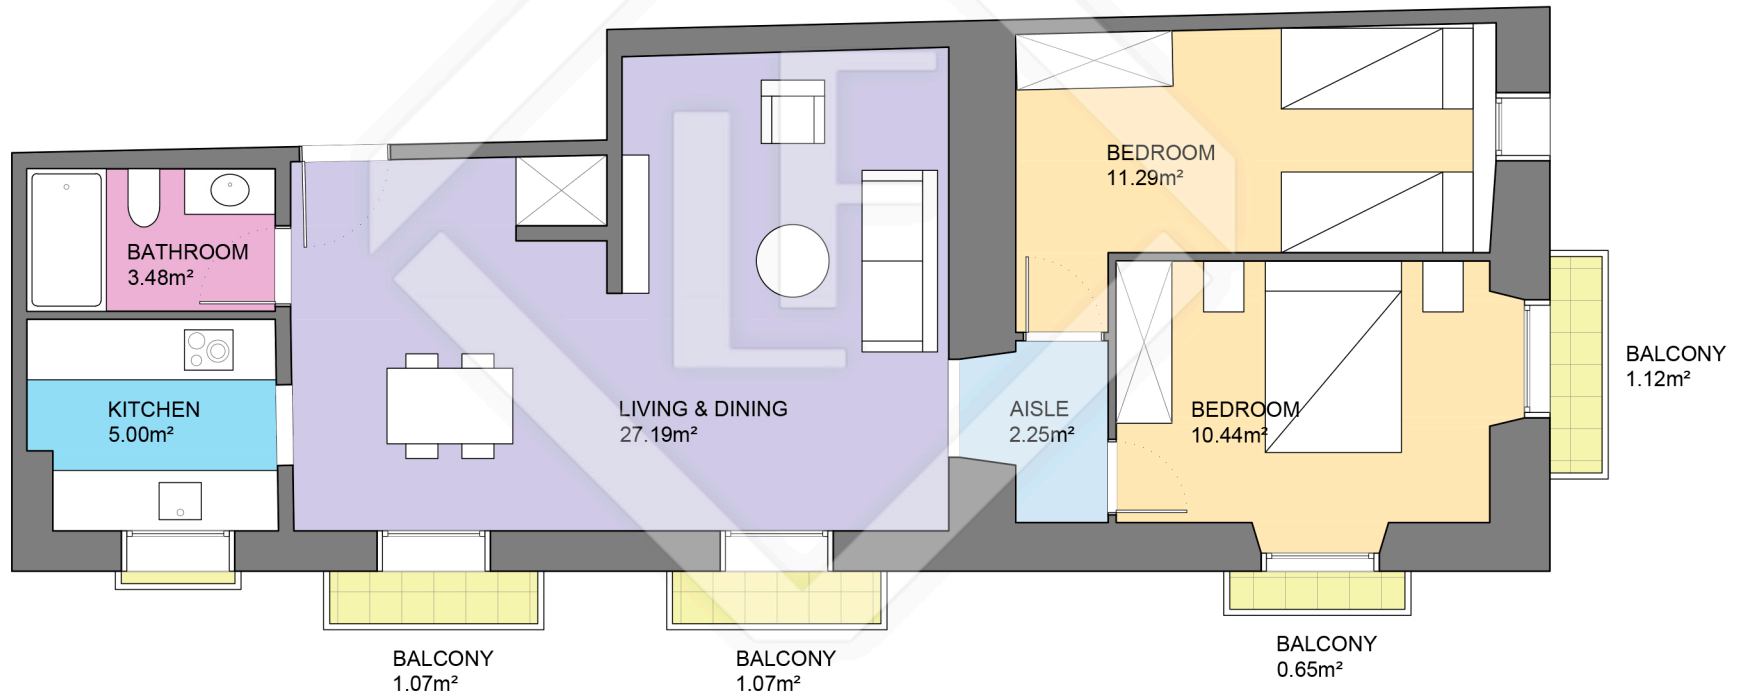

BCN50304

LUCAS FOX

INTERNATIONAL PROPERTIES

Scale in metres. Indicative only. Dimensions are approximate. All information contained here is gathered from sources we believe to be reliable. However we cannot guarantee its accuracy and interested persons should rely on their own enquiries.

Measurements FLOOR	
Built surface	76.20m ²
Useful surface	59.65m ²
Exterior surface	3.91m ²