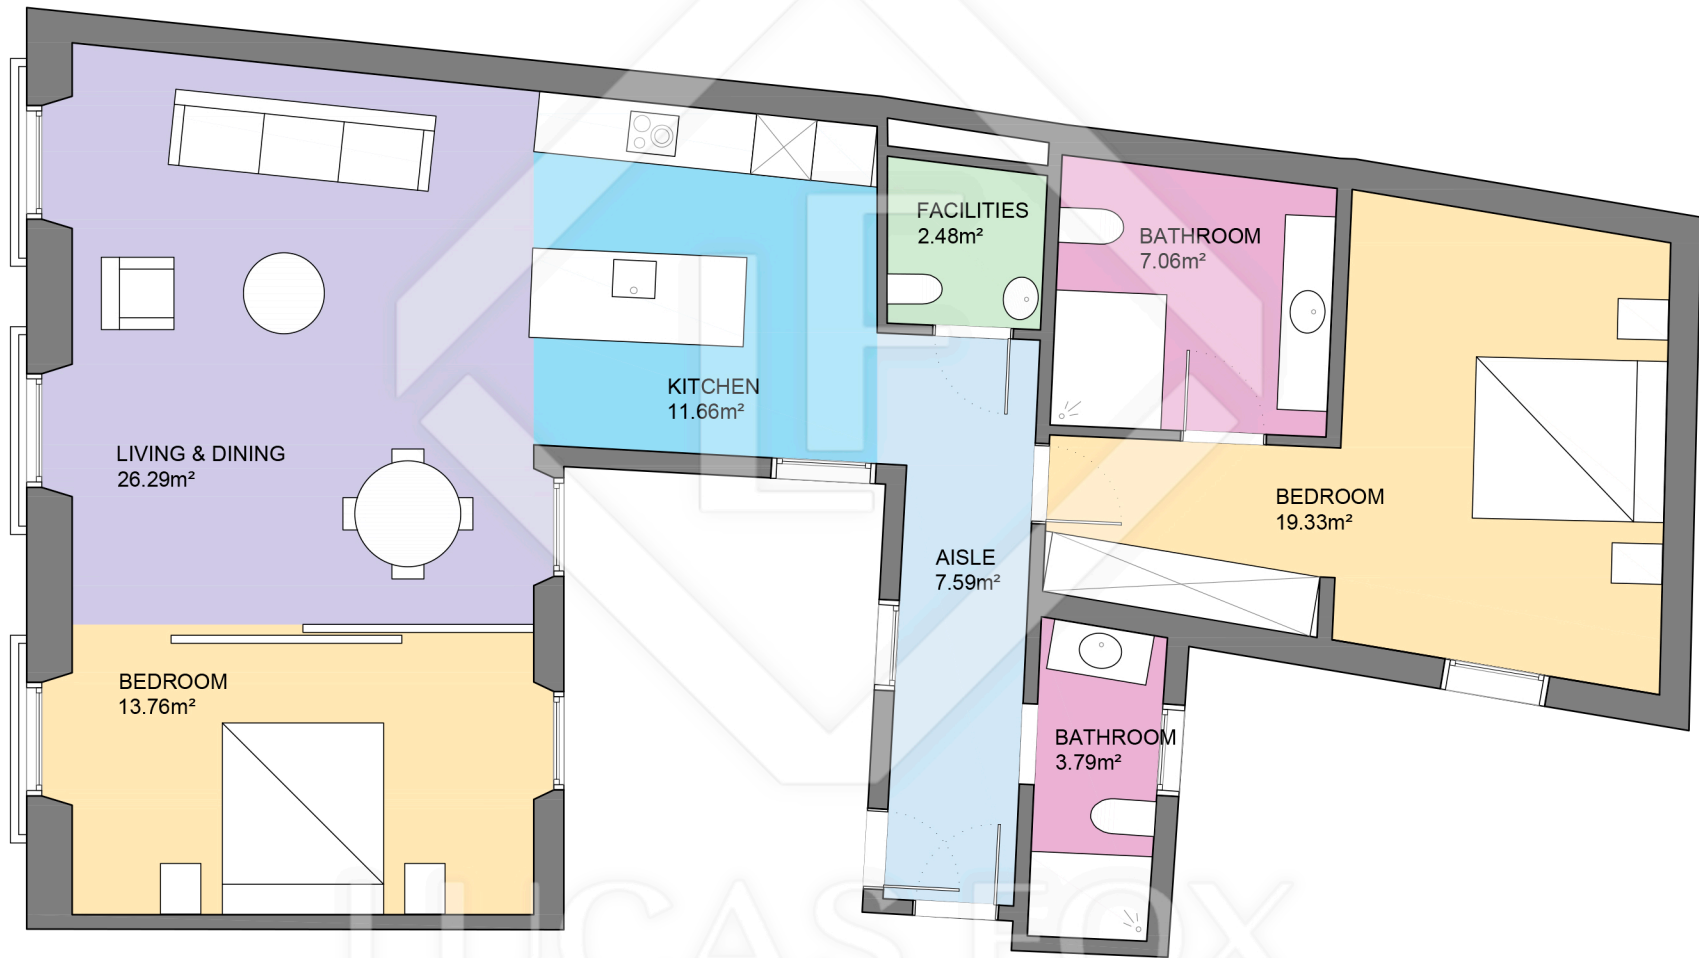

# BCN50131

LUCAS FOX  
INTERNATIONAL PROPERTIES

LUCAS FOX  
INTERNATIONAL PROPERTIES

Scale in metres. Indicative only. Dimensions are approximate. All information contained here is gathered from sources we believe to be reliable. However we cannot guarantee its accuracy and interested persons should rely on their own enquiries.

Measurements FLOOR	
Built surface	115.40m <sup>2</sup>
Useful surface	91.96m <sup>2</sup>
Height	2.50/3.50m