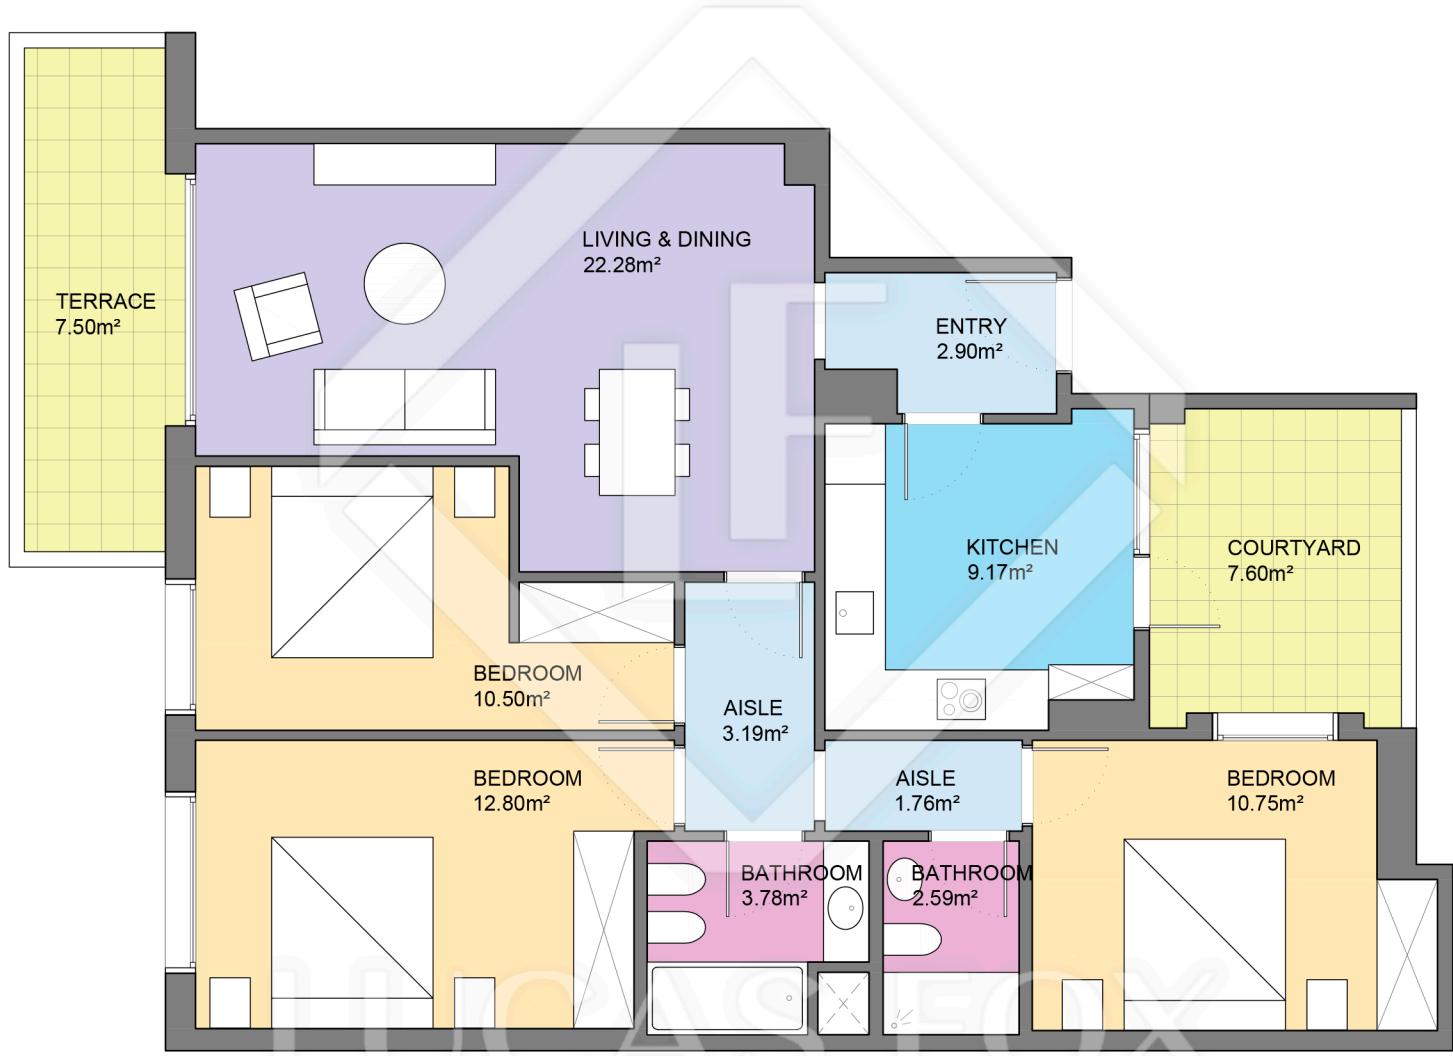

BCN49811

LUCAS FOX
INTERNATIONAL PROPERTIES

Scale in metres. Indicative only. Dimensions are approximate. All information contained here is gathered from sources we believe to be reliable. However we cannot guarantee its accuracy and interested persons should rely on their own enquiries.

Measurements FLOOR	
Built surface	94.40m ²
Useful surface	79.73m ²
Exterior surface	15.10m ²
Height	2.58m