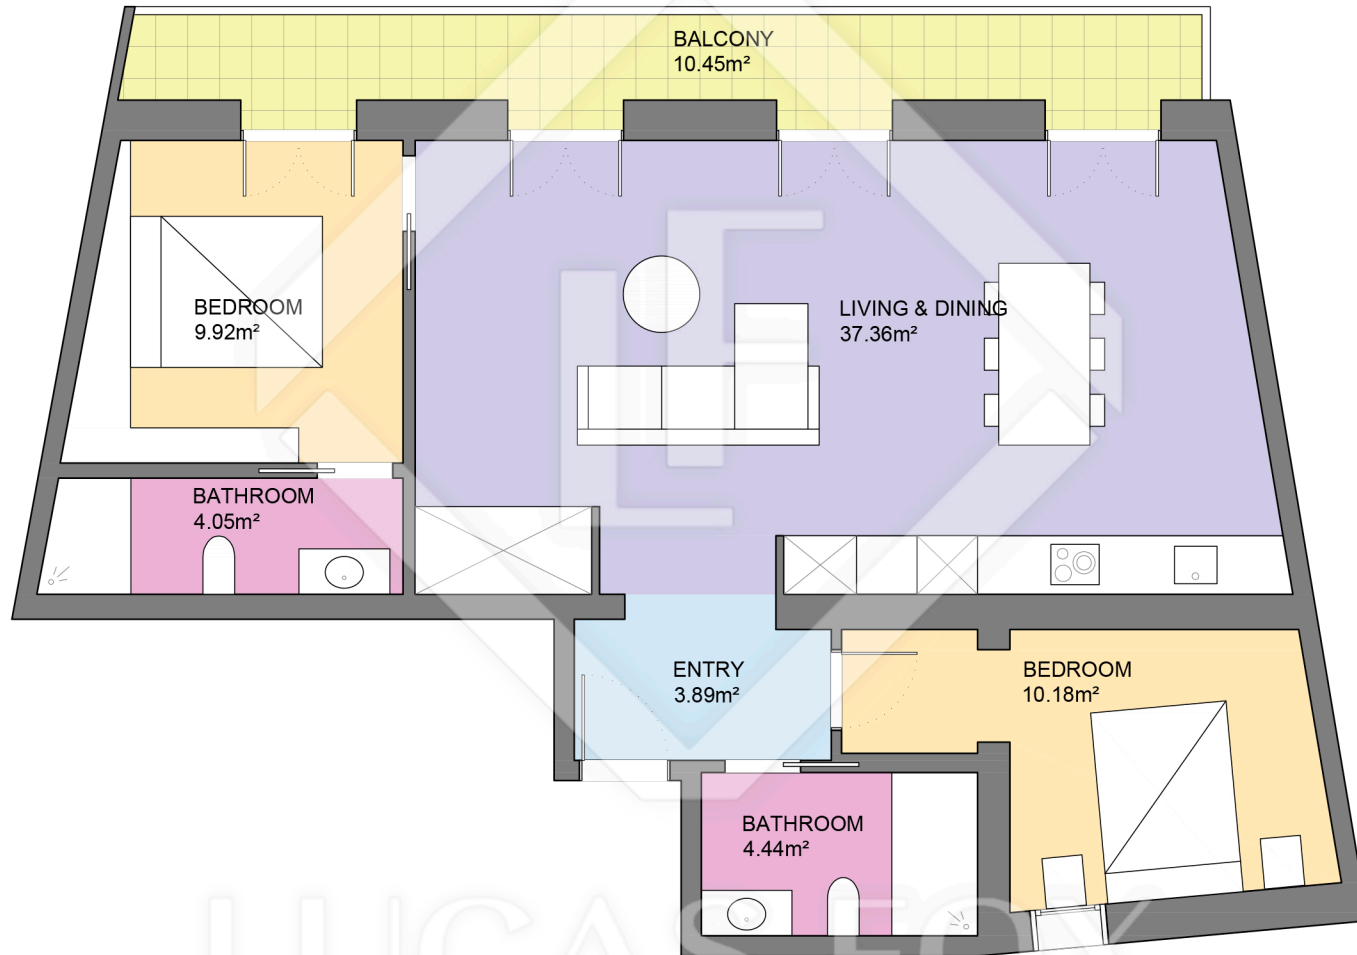

BCN49750

LUCAS FOX
INTERNATIONAL PROPERTIES

LUCAS FOX
INTERNATIONAL PROPERTIES

Scale in metres. Indicative only. Dimensions are approximate. All information contained here is gathered from sources we believe to be reliable. However we cannot guarantee its accuracy and interested persons should rely on their own enquiries.

Measurements FLOOR	
Built surface	85.46m ²
Useful surface	69.85m ²
Exterior surface	10.45m ²
Height	2.87m