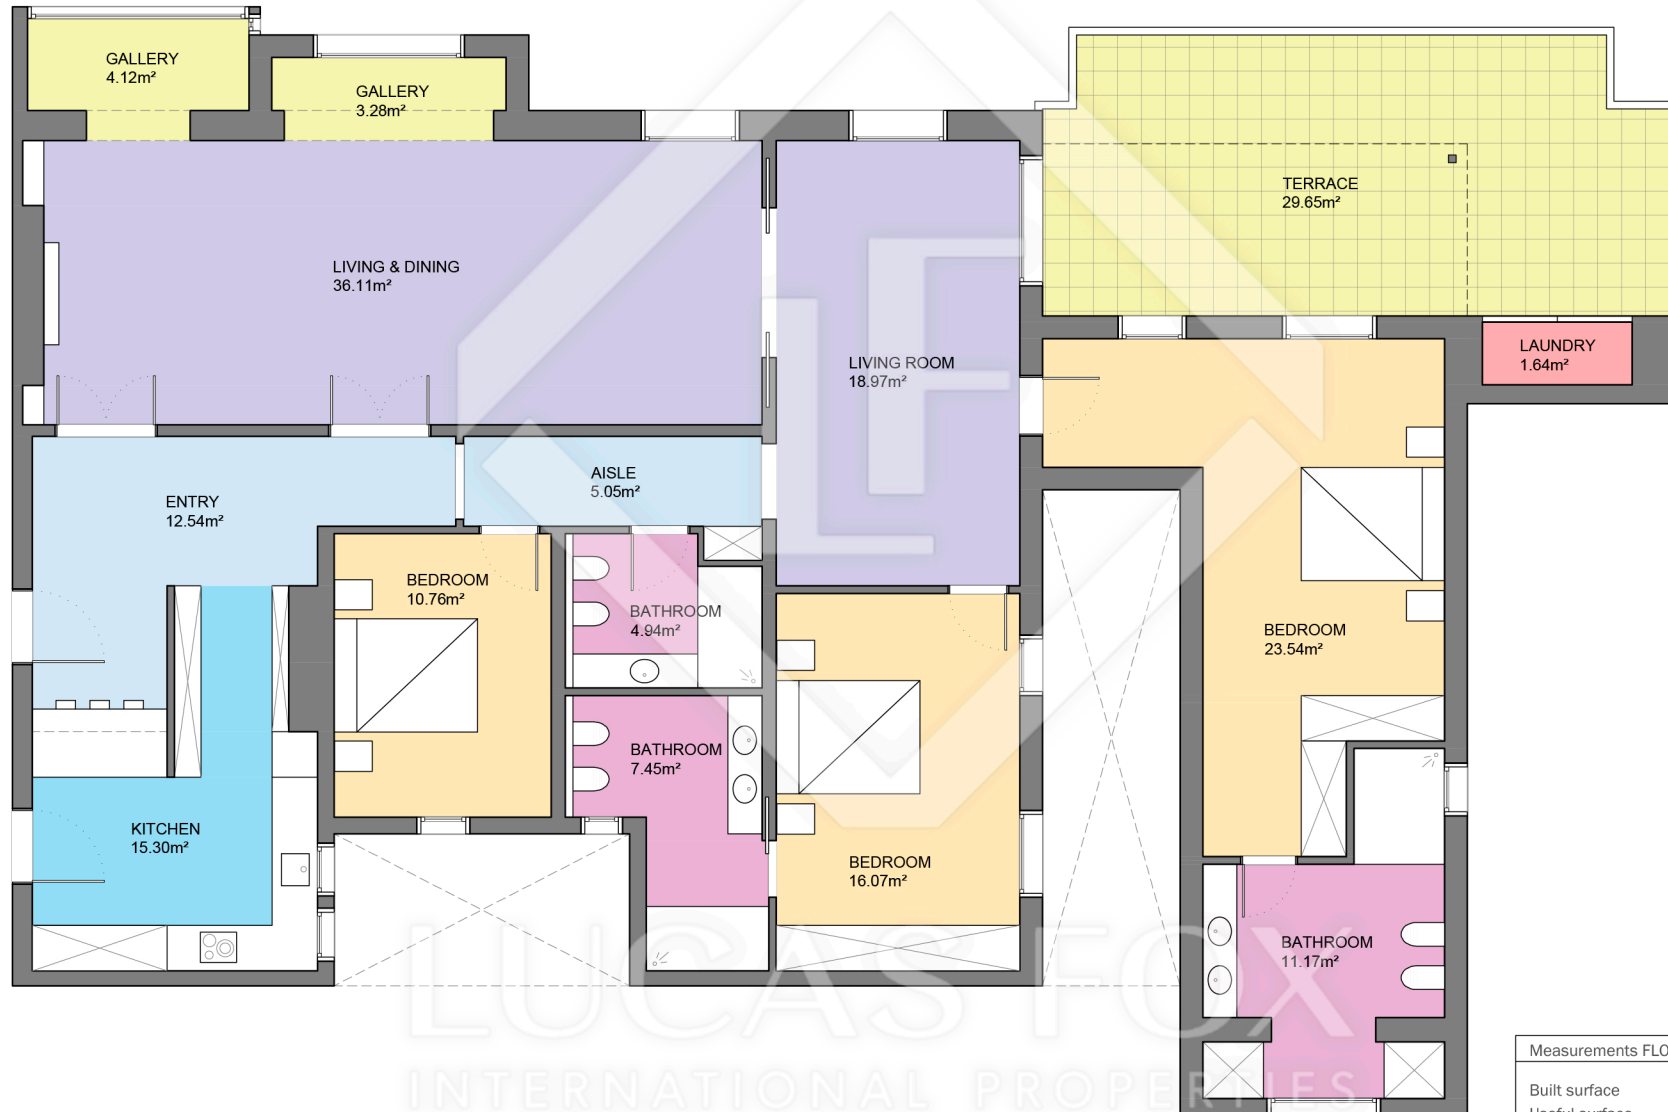

BCN49744

Scale in metres. Indicative only. Dimensions are approximate. All information contained here is gathered from sources we believe to be reliable. However we cannot guarantee its accuracy and interested persons should rely on their own enquiries.

BCN49744 Propuesta

LUCAS FOX INTERNATIONAL PROPERTIES

Scale in metres. Indicative only. Dimensions are approximate. All information contained here is gathered from sources we believe to be reliable. However we cannot guarantee its accuracy and interested persons should rely on their own enquiries.

Measurements FLOOR	
Built surface	205.23m ²
Useful surface	170.94m ²
Exterior surface	29.65m ²
Height	2.68m