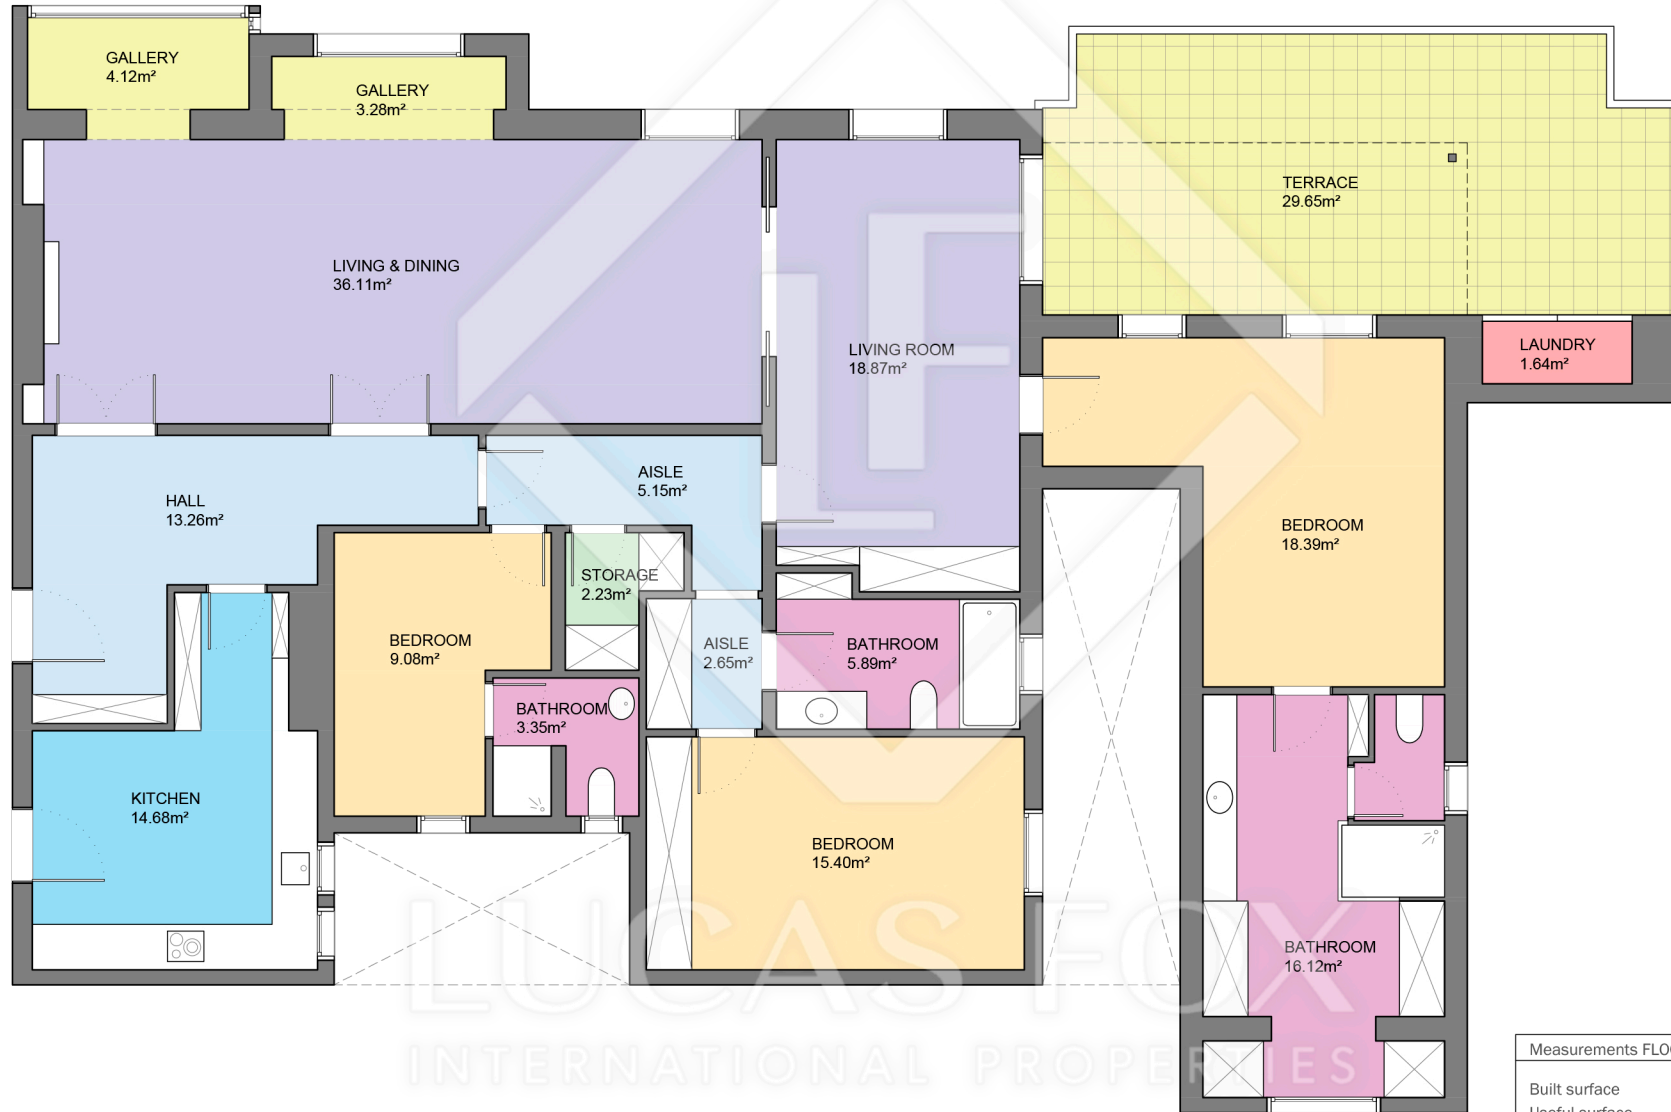

BCN49744

Scale in metres. Indicative only. Dimensions are approximate. All information contained here is gathered from sources we believe to be reliable. However we cannot guarantee its accuracy and interested persons should rely on their own enquiries.

BCN49744 Propuesta

LUCAS FOX INTERNATIONAL PROPERTIES

Scale in metres. Indicative only. Dimensions are approximate. All information contained here is gathered from sources we believe to be reliable. However we cannot guarantee its accuracy and interested persons should rely on their own enquiries.

Measurements FLOOR	
Built surface	205.23m ²
Useful surface	170.94m ²
Exterior surface	29.65m ²
Height	2.68m