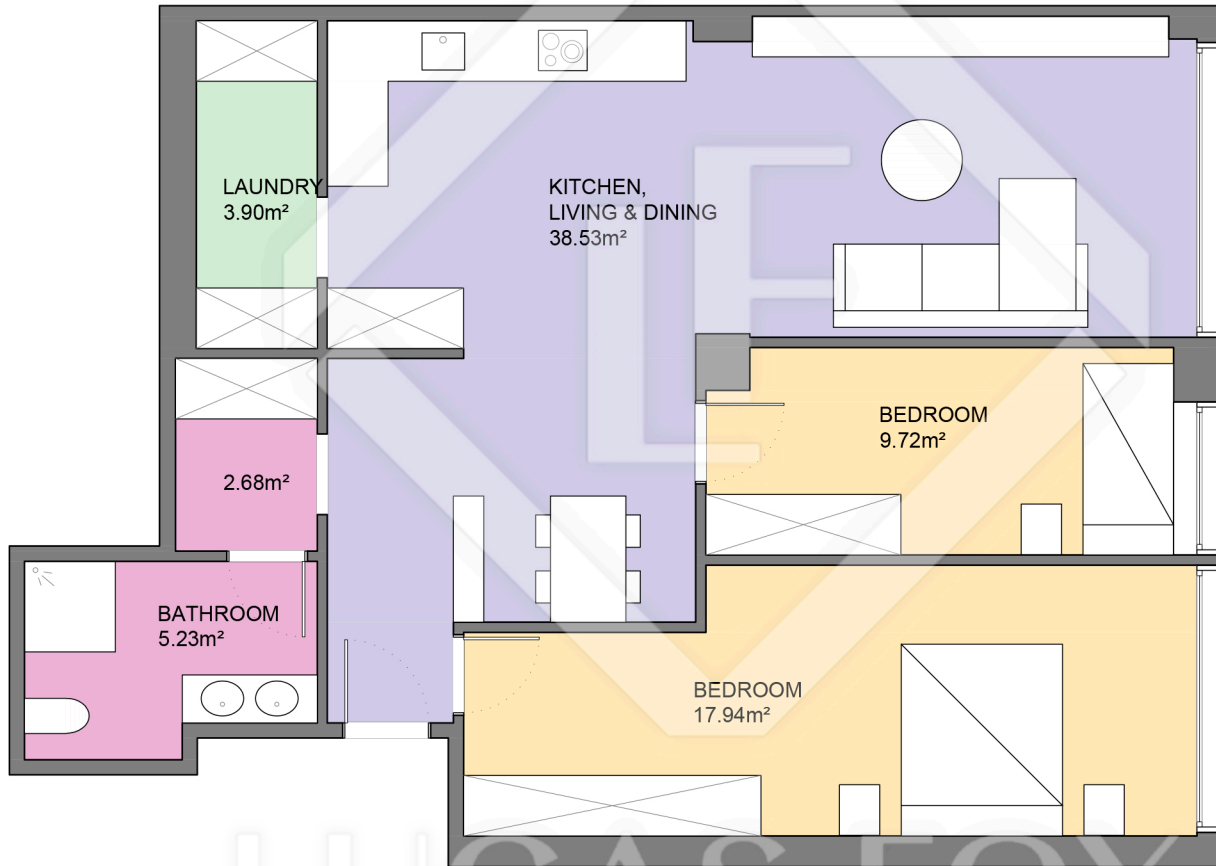

BCN49690

LUCAS FOX
INTERNATIONAL PROPERTIES

LUCAS FOX
INTERNATIONAL PROPERTIES

Scale in metres. Indicative only. Dimensions are approximate. All information contained here is gathered from sources we believe to be reliable. However we cannot guarantee its accuracy and interested persons should rely on their own enquiries.

Measurements FLOOR	
Built surface	90.47m ²
Useful surface	78.02m ²