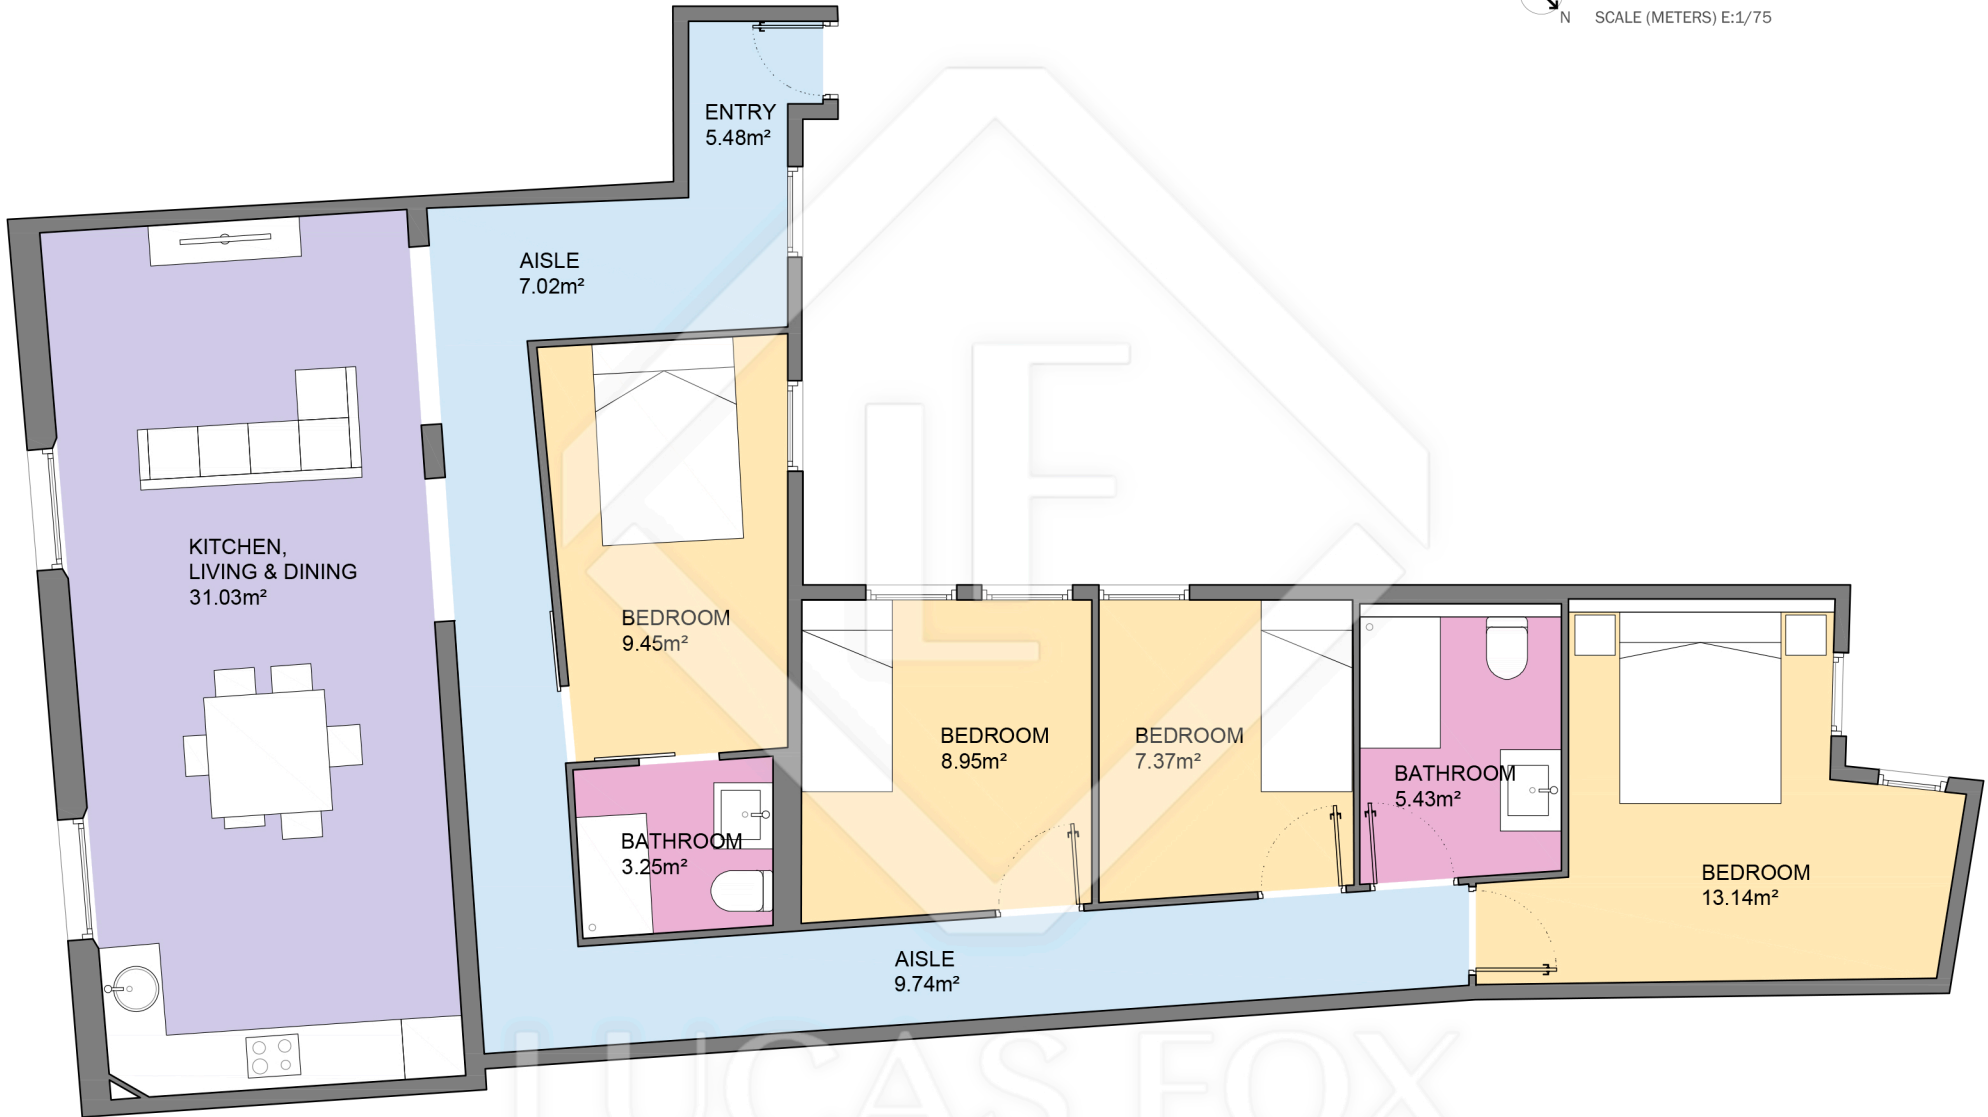

BCN49647

LUCAS FOX
INTERNATIONAL PROPERTIES

LUCAS FOX
INTERNATIONAL PROPERTIES

Scale in metres. Indicative only. Dimensions are approximate. All information contained here is gathered from sources we believe to be reliable. However we cannot guarantee its accuracy and interested persons should rely on their own enquiries.

Measurements FLOOR	
Built surface	115.62m ²
Useful surface	100.86m ²