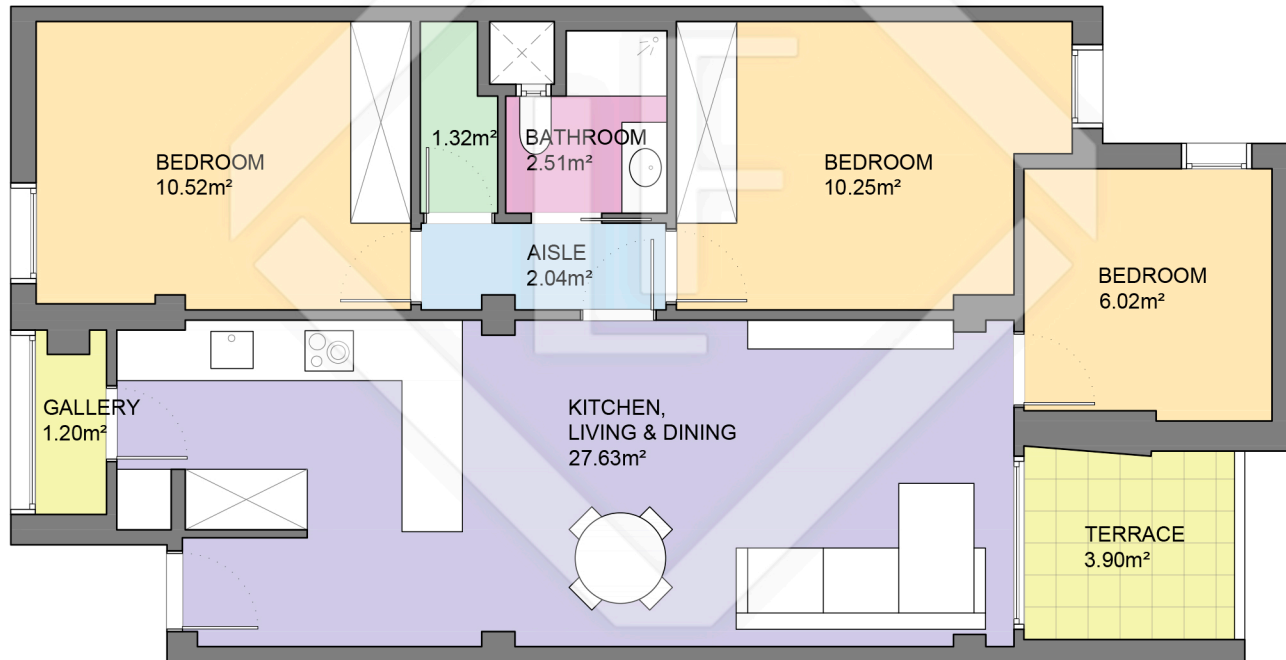

BCN49600

LUCAS FOX

INTERNATIONAL PROPERTIES

Scale in metres. Indicative only. Dimensions are approximate. All information contained here is gathered from sources we believe to be reliable. However we cannot guarantee its accuracy and interested persons should rely on their own enquiries.

Measurements FLOOR	
Built surface	72.37m ²
Useful surface	61.48m ²
Exterior surface	3.90m ²
Height	2.75m