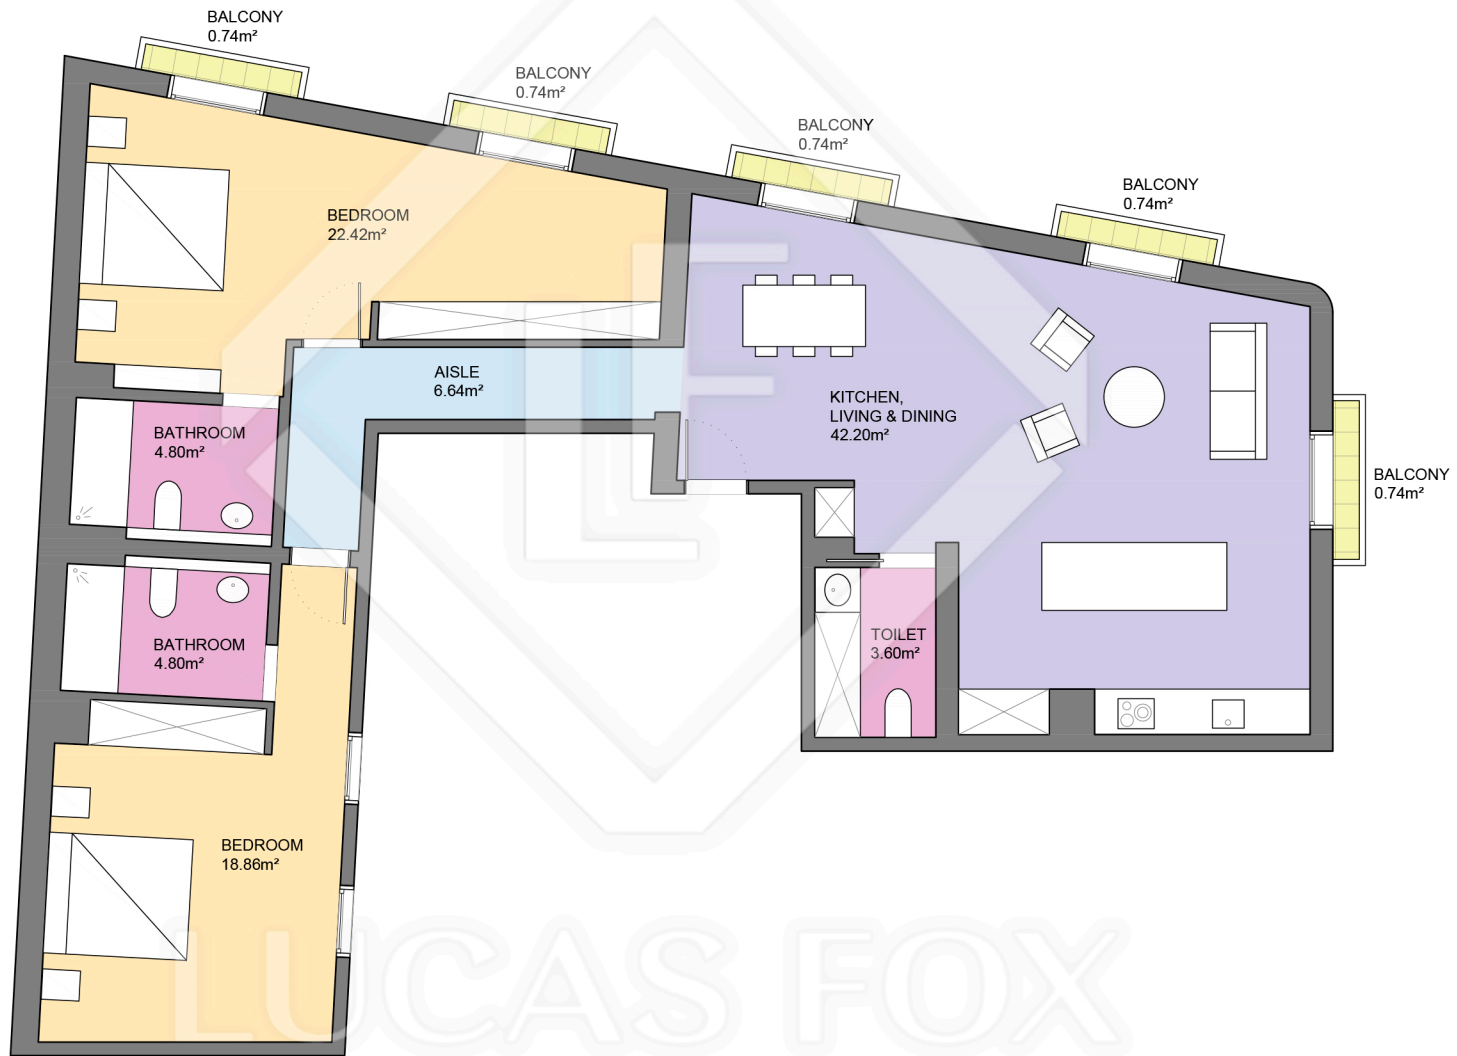

# BCN44991

Scale in metres. Indicative only. Dimensions are approximate. All information contained here is gathered from sources we believe to be reliable. However we cannot guarantee its accuracy and interested persons should rely on their own enquiries.

Measurements FLOOR	
Built surface	126.23m <sup>2</sup>
Useful surface	103.31m <sup>2</sup>
Exterior surface	3.70m <sup>2</sup>
Height	3.35m