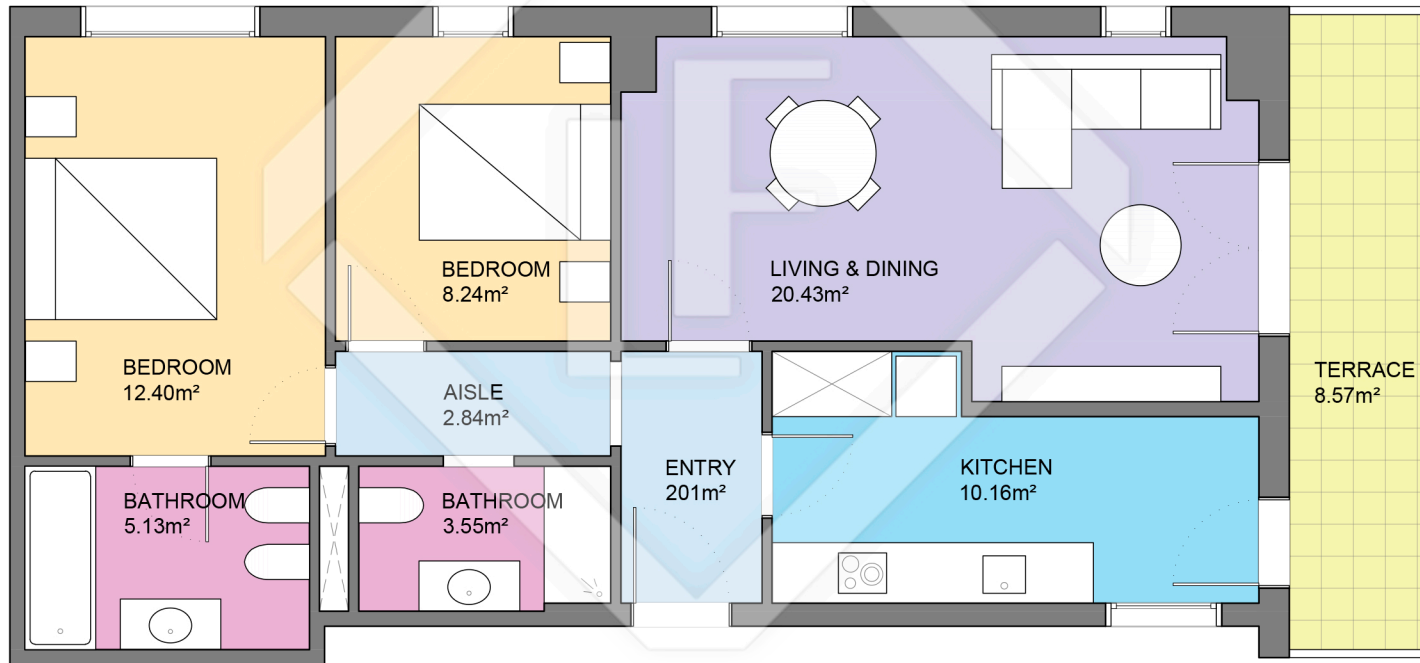

BCN49545

LUCAS FOX  
INTERNATIONAL PROPERTIES

LUCAS FOX  
INTERNATIONAL PROPERTIES

Scale in metres. Indicative only. Dimensions are approximate. All information contained here is gathered from sources we believe to be reliable. However we cannot guarantee its accuracy and interested persons should rely on their own enquiries.

Measurements FLOOR	
Built surface	79.32m <sup>2</sup>
Useful surface	66.25m <sup>2</sup>
Exterior surface	8.57m <sup>2</sup>
Height	2.73m