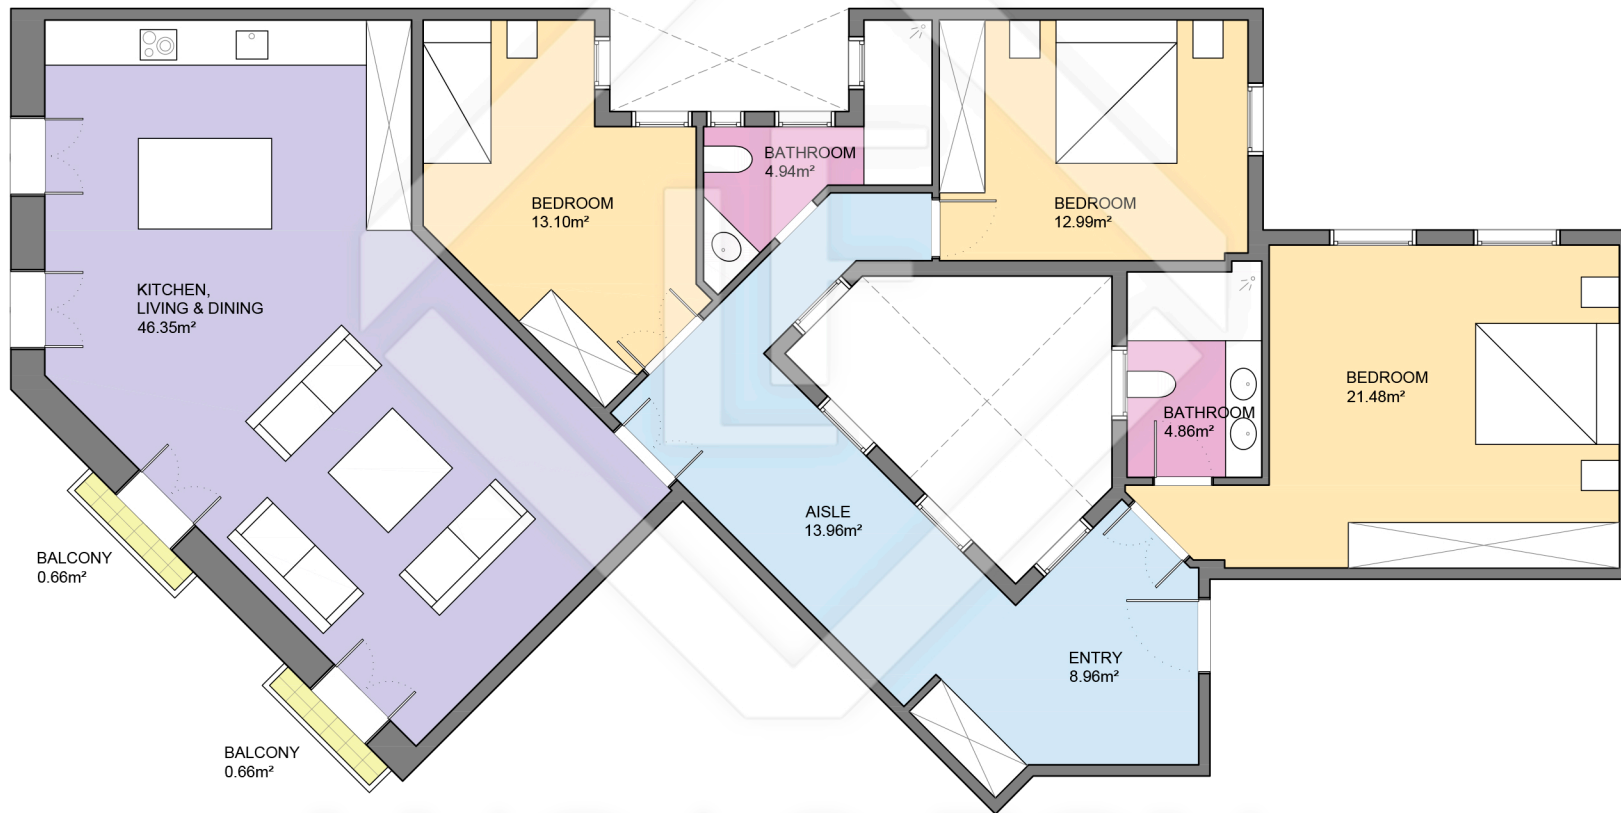

BCN49467

LUCAS FOX  
INTERNATIONAL PROPERTIES

Scale in metres. Indicative only. Dimensions are approximate. All information contained here is gathered from sources we believe to be reliable. However we cannot guarantee its accuracy and interested persons should rely on their own enquiries.

Measurements FLOOR	
Built surface	149.51m <sup>2</sup>
Useful surface	126.64m <sup>2</sup>
Exterior surface	1.32m <sup>2</sup>