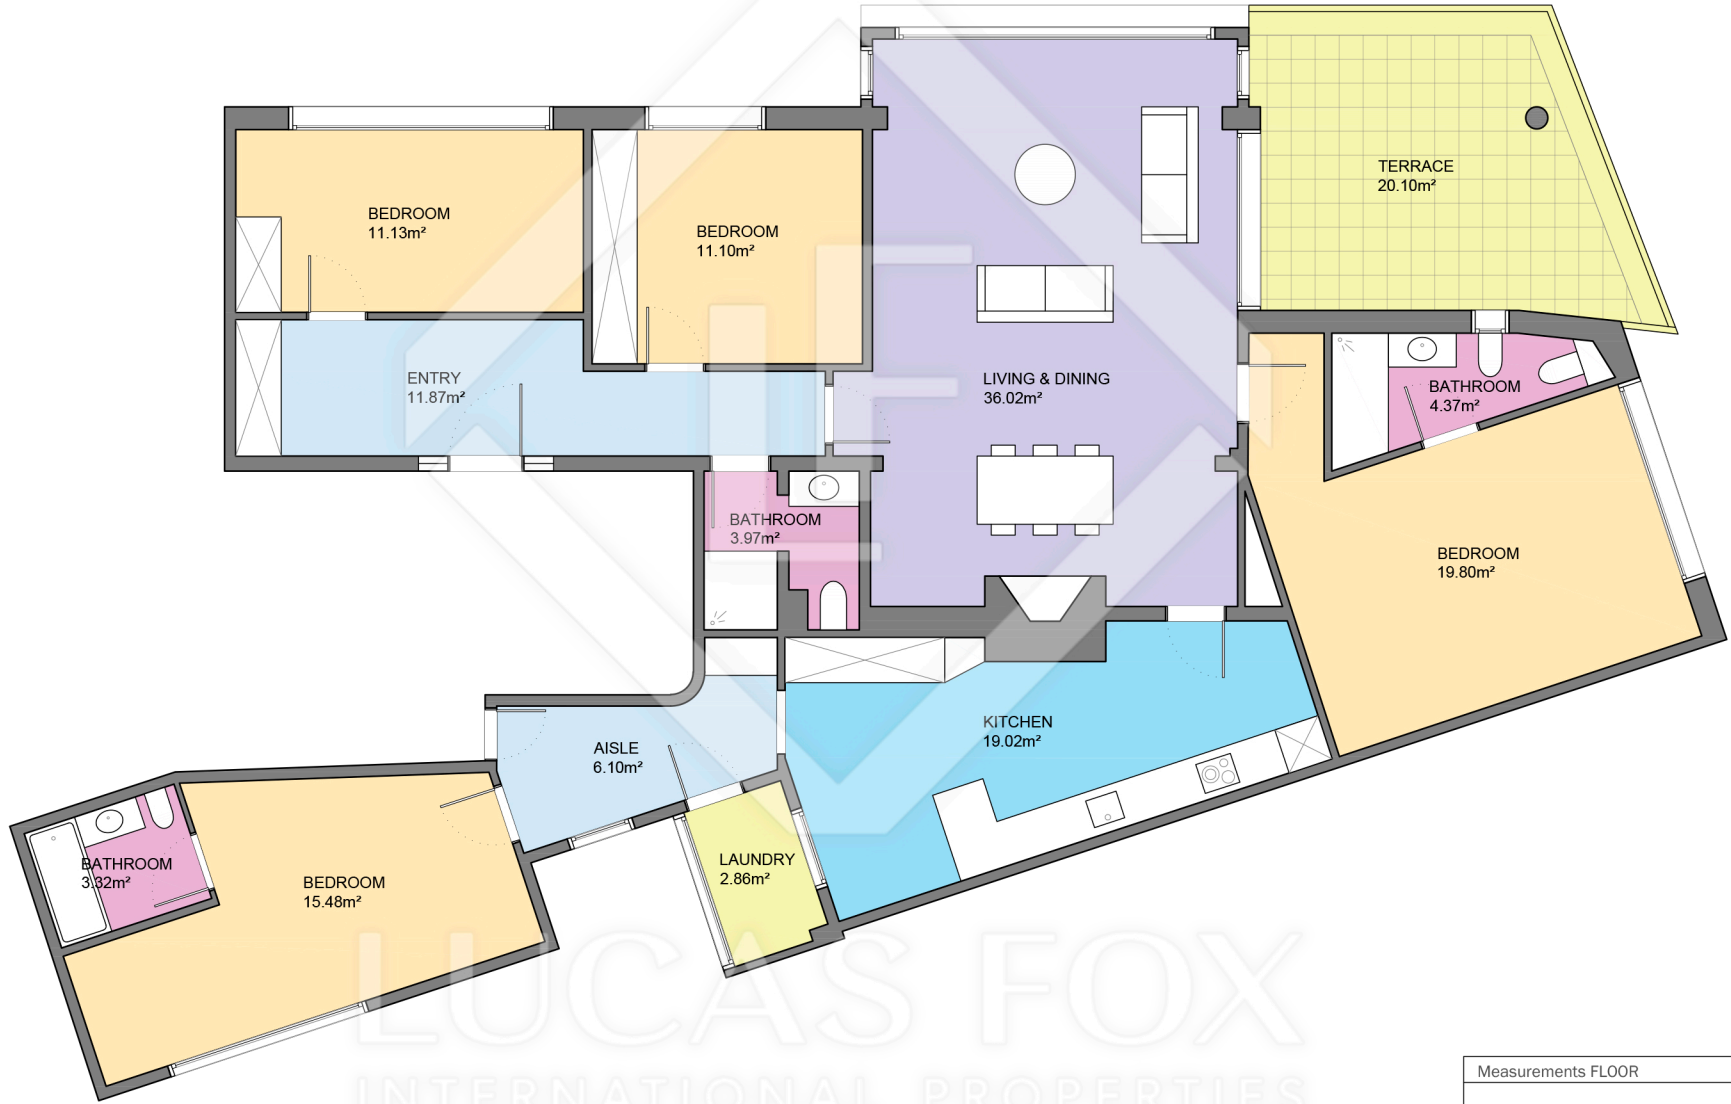

BCN49417

LUCAS FOX
INTERNATIONAL PROPERTIES

Scale in metres. Indicative only. Dimensions are approximate. All information contained here is gathered from sources we believe to be reliable. However we cannot guarantee its accuracy and interested persons should rely on their own enquiries.

Measurements FLOOR	
Built surface	179.65m ²
Useful surface	145.03m ²
Exterior surface	20.10m ²
Height	2.70m